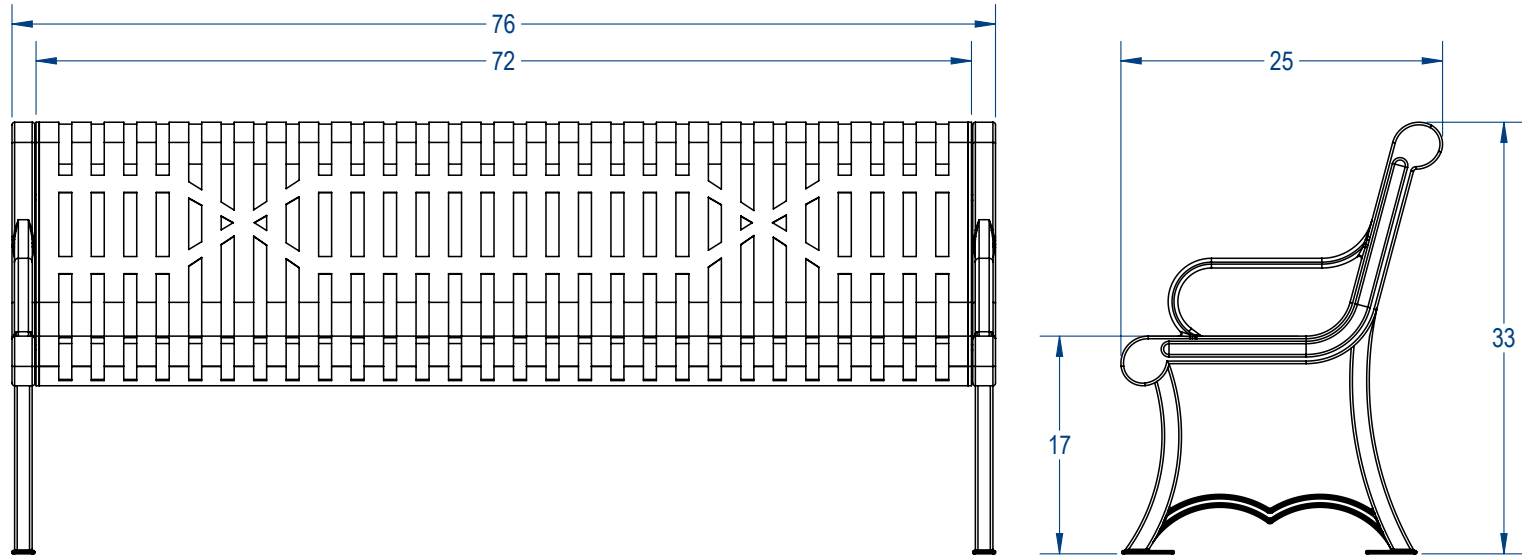

SKU: 766be200
 Variations:
 766be200-6
 766be200-12
 766be200-18
 766be200-24
 766be200-30
 766be200-36
 766be200-42
 766be200-48
 766be200-54
 766be200-60
 766be200-66
 766be200-72
 766be200-78
 766be200-84
 766be200-90
 766be200-96
 766be200-102
 766be200-108
 766be200-114
 766be200-120
 766be200-126
 766be200-132

	NAME	DATE
DRAWN	GM	8/14/2017
SALES APPR.		
CLIENT APPR.		
MFG APPR.		
Q.A.		

Design By -
CADWorksPro
 Chicago, IL
www.cadworkspro.com

ParkTastic		
TITLE: Austin Style Bench Slatted Steell Version		
SIZE A	DWG. NO. 766be200	REV
WEIGHT:		SHEET 4 OF 5