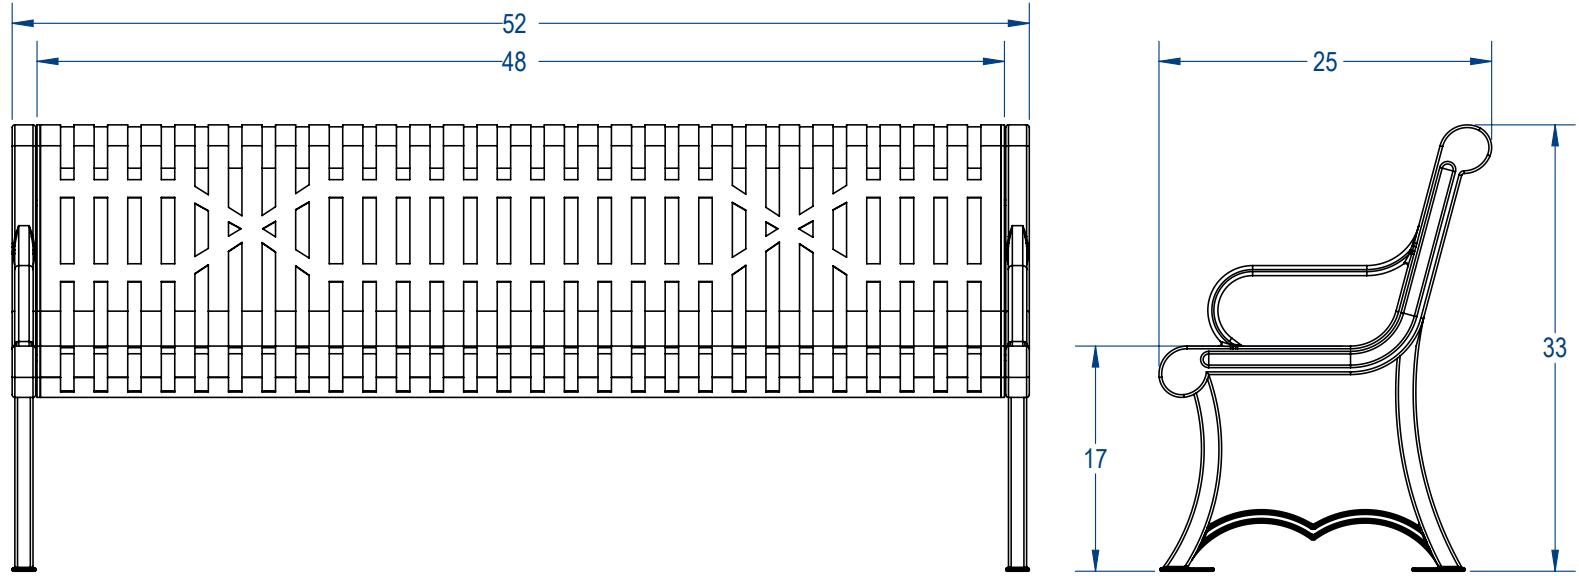

SKU: 766be200
 Variations:
 766be200-5
 766be200-11
 766be200-17
 766be200-23
 766be200-29
 766be200-35
 766be200-41
 766be200-47
 766be200-53
 766be200-59
 766be200-65
 766be200-71
 766be200-77
 766be200-83
 766be200-89
 766be200-95
 766be200-101
 766be200-107
 766be200-113
 766be200-119
 766be200-125
 766be200-131

	NAME	DATE
DRAWN	GM	8/14/2017
SALES APPR.		
CLIENT APPR.		
MFG APPR.		
Q.A.		

Design By -
CADWorksPro
 Chicago, IL
www.cadworkspro.com

ParkTastic		
TITLE: Austin Style Bench Slatted Steell Version		
SIZE A	DWG. NO. 766be200	REV
WEIGHT:		SHEET 4 OF 5