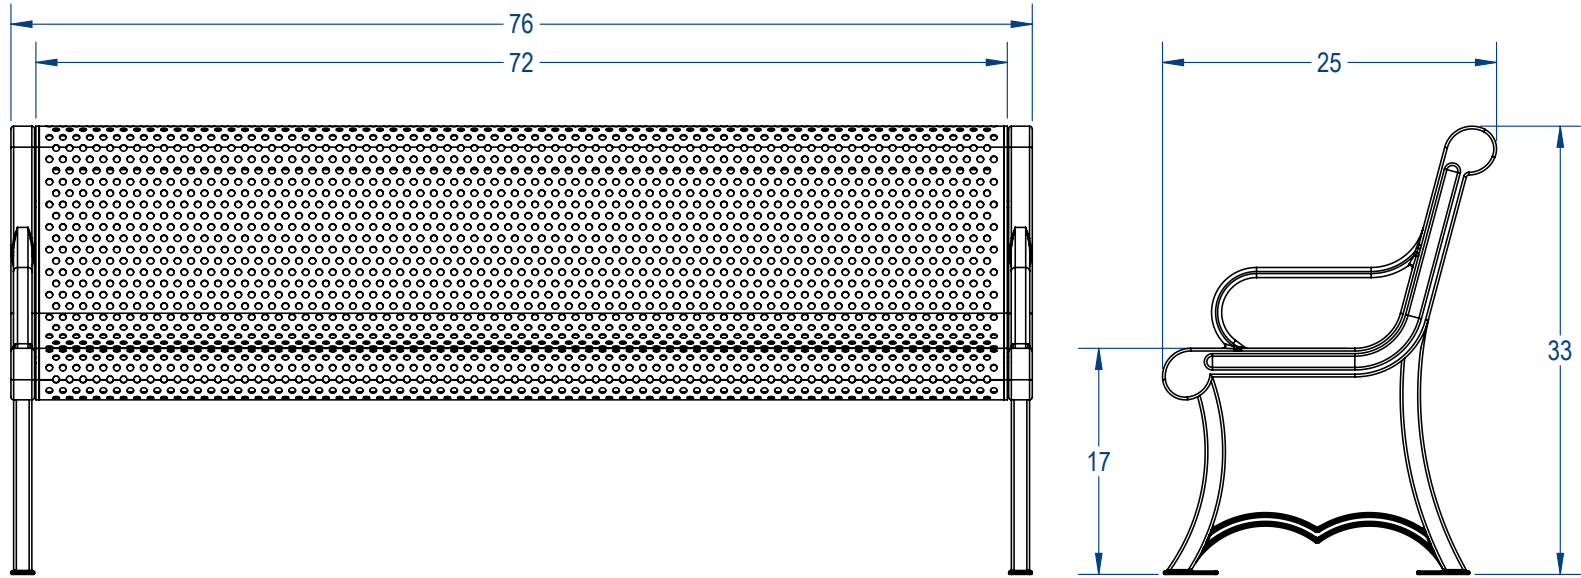

SKU: 766be200

Variations:

- 766be200-4
- 766be200-10
- 766be200-16
- 766be200-22
- 766be200-28
- 766be200-34
- 766be200-40
- 766be200-46
- 766be200-52
- 766be200-58
- 766be200-64
- 766be200-70
- 766be200-76
- 766be200-82
- 766be200-88
- 766be200-94
- 766be200-100
- 766be200-106
- 766be200-112
- 766be200-118
- 766be200-124
- 766be200-130

	NAME	DATE
DRAWN	GM	8/14/2017
SALES APPR.		
CLIENT APPR.		
MFG APPR.		
Q.A.		

Design By -

CADWorksPro
Chicago, IL

www.cadworkspro.com

ParkTastic

TITLE:

Austin Style Bench
Punched Steel Version

SIZE
A