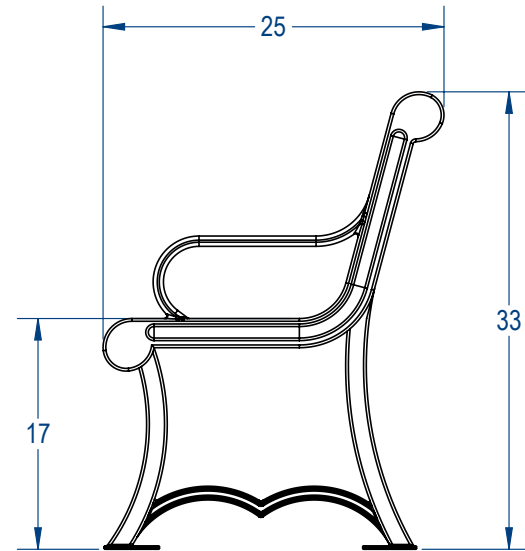

SKU: 766be200

- Variations:  
 766be200-3  
 766be200-9  
 766be200-15  
 766be200-21  
 766be200-27  
 766be200-33  
 766be200-39  
 766be200-45  
 766be200-51  
 766be200-57  
 766be200-63  
 766be200-69  
 766be200-75  
 766be200-81  
 766be200-87  
 766be200-93  
 766be200-99  
 766be200-105  
 766be200-111  
 766be200-117  
 766be200-123  
 766be200-129

**ParkTastic**

Manufactured For:

**PROPRIETARY AND CONFIDENTIAL**

THE INFORMATION CONTAINED IN THIS DRAWING IS THE SOLE PROPERTY OF Park Warehouse, LLC. 5301 North Federal Highway, Suite 140, Boca Raton, FL. ANY REPRODUCTION IN PART OR AS A WHOLE WITHOUT THE WRITTEN PERMISSION OF Park Warehouse, LLC. 5301 North Federal Highway, Suite 140, Boca Raton, FL. IS PROHIBITED.

Design By -

**CADWorksPro**  
Chicago, IL

[www.cadworkspro.com](http://www.cadworkspro.com)

**ParkTastic**

TITLE:

**Austin Style Bench**  
**Punched Steel Version**

SIZE  
**A**

DWG. NO.  
**766be200**

REV

WEIGHT:

SHEET 3 OF 5