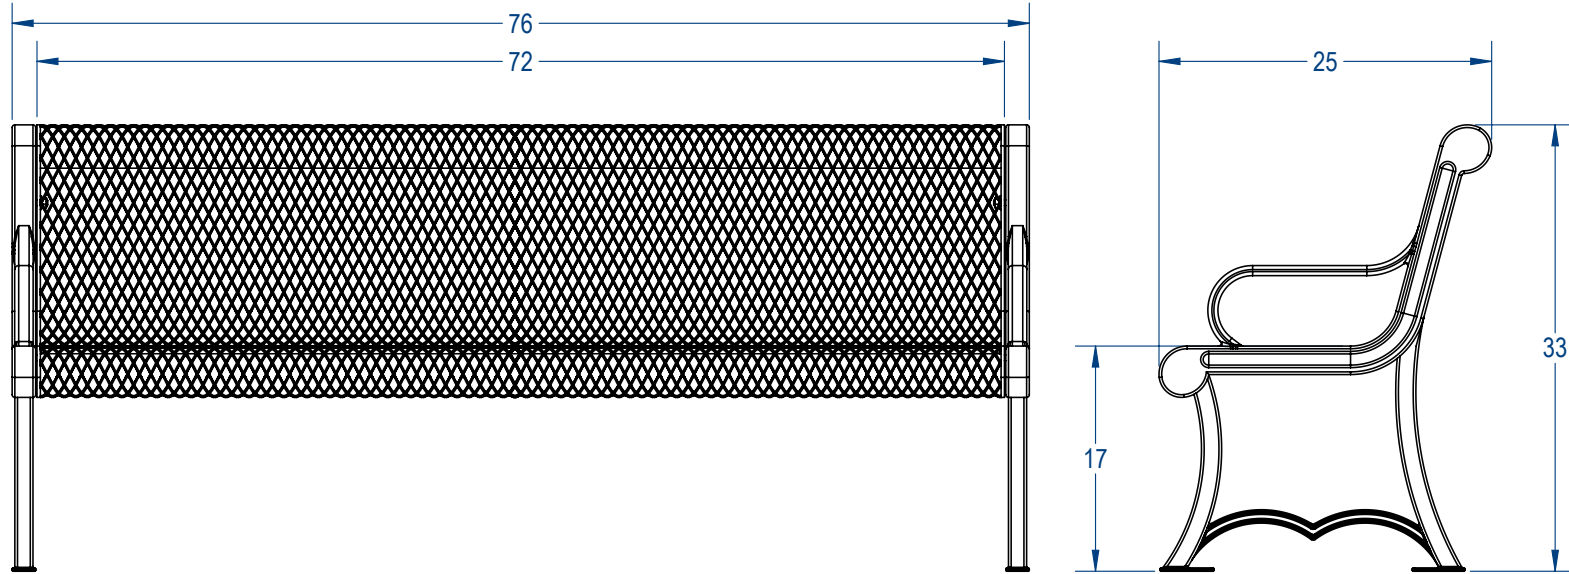

SKU: 766be200

- Variations:
 766be200-2
 766be200-8
 766be200-14
 766be200-20
 766be200-26
 766be200-32
 766be200-38
 766be200-44
 766be200-50
 766be200-56
 766be200-62
 766be200-68
 766be200-74
 766be200-80
 766be200-86
 766be200-92
 766be200-98
 766be200-104
 766be200-110
 766be200-116
 766be200-122
 766be200-128

	NAME	DATE
DRAWN	GM	8/14/2017
SALES APPR.		
CLIENT APPR.		
MFG APPR.		
Q.A.		

Design By -

CADWorksPro
Chicago, IL

www.cadworkspro.com

ParkTastic

TITLE:

**Austin Style Bench
Expanded Metal Version**

SIZE
A

DWG. NO.
766be200

REV

WEIGHT:

SHEET 2 OF 5