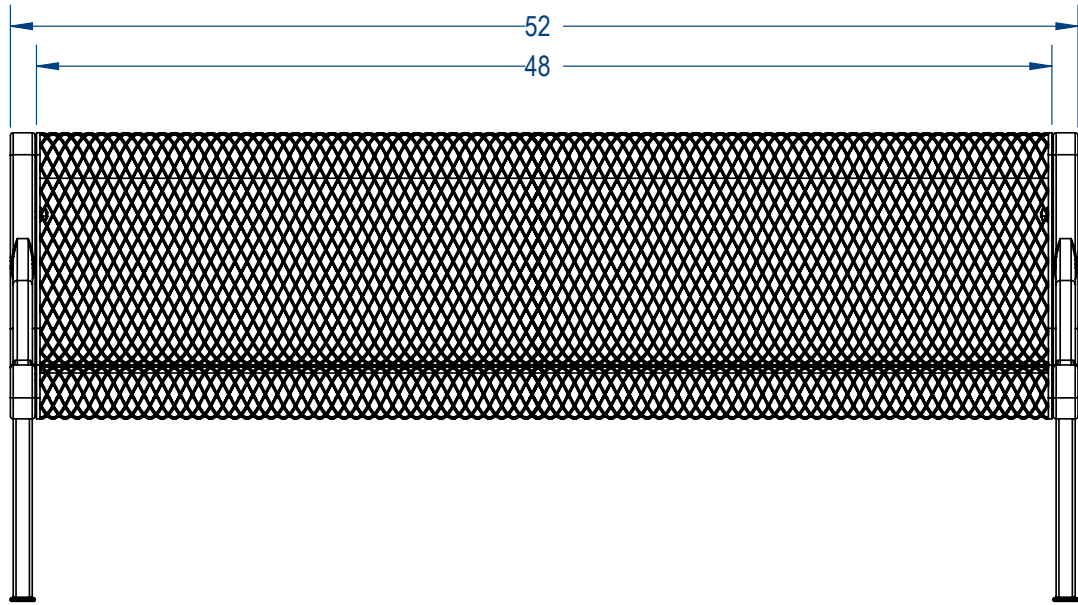

SKU: 766be200
 Variations:
 766be200-1
 766be200-7
 766be200-13
 766be200-19
 766be200-25
 766be200-31
 766be200-37
 766be200-43
 766be200-49
 766be200-55
 766be200-61
 766be200-67
 766be200-73
 766be200-79
 766be200-85
 766be200-91
 766be200-97
 766be200-103
 766be200-109
 766be200-115
 766be200-121
 766be200-127

	NAME	DATE
DRAWN	GM	8/14/2017
SALES APPR.		
CLIENT APPR.		
MFG APPR.		
Q.A.		

Design By -
CADWorksPro
 Chicago, IL
www.cadworkspro.com

ParkTastic		
TITLE: Austin Style Bench Expanded Metal Version		
SIZE A	DWG. NO. 766be200	REV
WEIGHT:		SHEET 2 OF 5