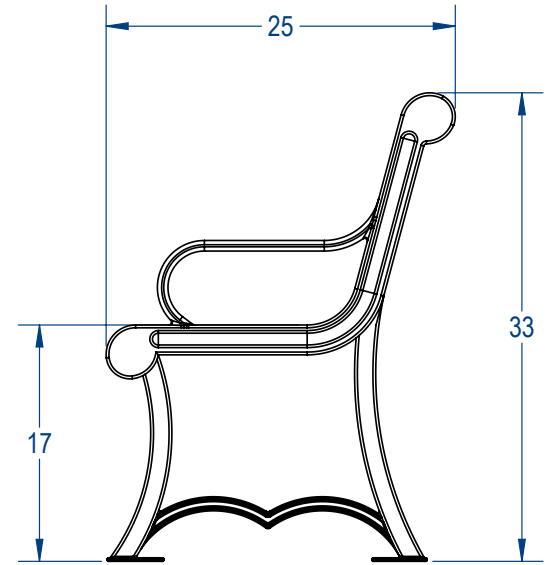

SKU: 766be200
 Variations:
 766be200-1
 766be200-7
 766be200-13
 766be200-19
 766be200-25
 766be200-31
 766be200-37
 766be200-43
 766be200-49
 766be200-55
 766be200-61
 766be200-67
 766be200-73
 766be200-79
 766be200-85
 766be200-91
 766be200-97
 766be200-103
 766be200-109
 766be200-115
 766be200-121
 766be200-127

	NAME	DATE
DRAWN	GM	8/14/2017
SALES APPR.		
CLIENT APPR.		
MFG APPR.		
Q.A.		

Design By -
CADWorksPro
 Chicago, IL
www.cadworkspro.com

ParkTastic		
TITLE: Austin Style Bench Expanded Metal Version		
SIZE A	DWG. NO. 766be200	REV
WEIGHT:		SHEET 2 OF 5