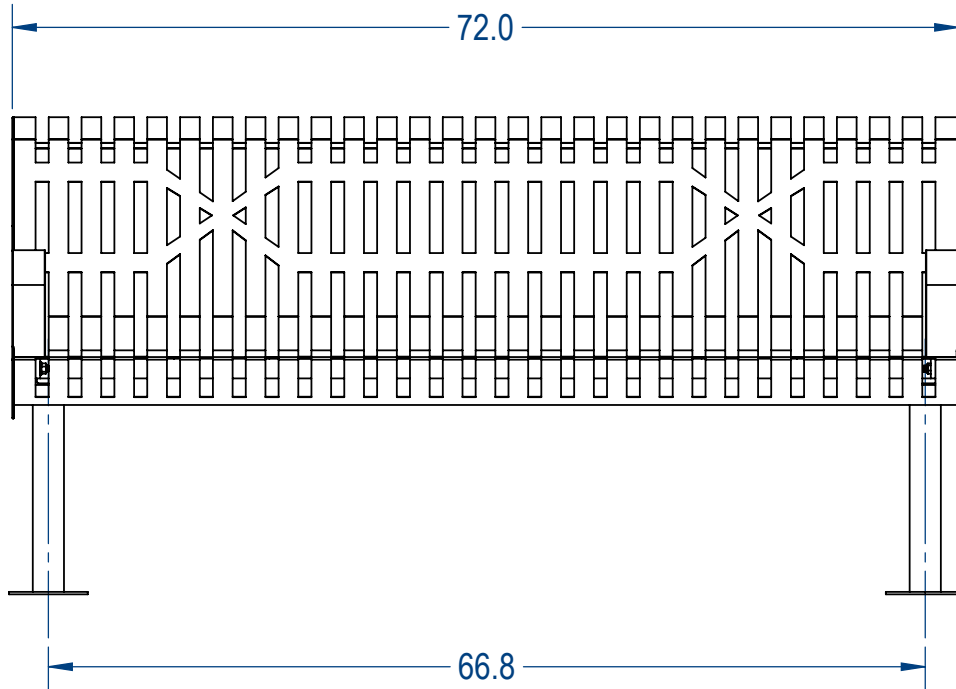

SKU: 766be195
 Variations:
 766be195-12
 766be195-24
 766be195-36
 766be195-48
 766be195-60
 766be195-72
 766be195-84
 766be195-96
 766be195-108
 766be195-120
 766be195-132
 766be195-144
 766be195-156
 766be195-168
 766be195-180
 766be195-192
 766be195-204
 766be195-216
 766be195-228
 766be195-240
 766be195-252
 766be195-264

	NAME	DATE
DRAWN	GM	6/9/2017
SALES APPR.		
CLIENT APPR.		
MFG APPR.		
Q.A.		

Design By -

CADWorksPro
Chicago, IL

www.cadworkspro.com

ParkTastic

TITLE:

6ft Classic Contoured Bench

Surface Mount Version

SIZE	DWG. NO.	REV
A	766be195	

WEIGHT:

SHEET 3 OF 4