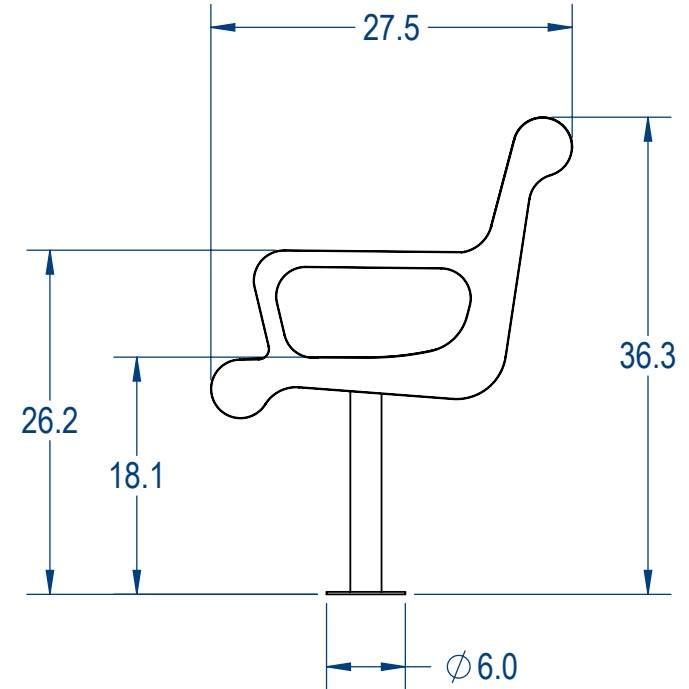

SKU: 766be195
 Variations:
 766be195-12
 766be195-24
 766be195-36
 766be195-48
 766be195-60
 766be195-72
 766be195-84
 766be195-96
 766be195-108
 766be195-120
 766be195-132
 766be195-144
 766be195-156
 766be195-168
 766be195-180
 766be195-192
 766be195-204
 766be195-216
 766be195-228
 766be195-240
 766be195-252
 766be195-264

	NAME	DATE
DRAWN	GM	6/9/2017
SALES APPR.		
CLIENT APPR.		
MFG APPR.		
Q.A.		

Design By -

CADWorksPro
Chicago, IL

www.cadworkspro.com

ParkTastic

TITLE:

6ft Classic Contoured Bench

Surface Mount Version

SIZE	DWG. NO.	REV
A	766be195	

WEIGHT:

SHEET 3 OF 4