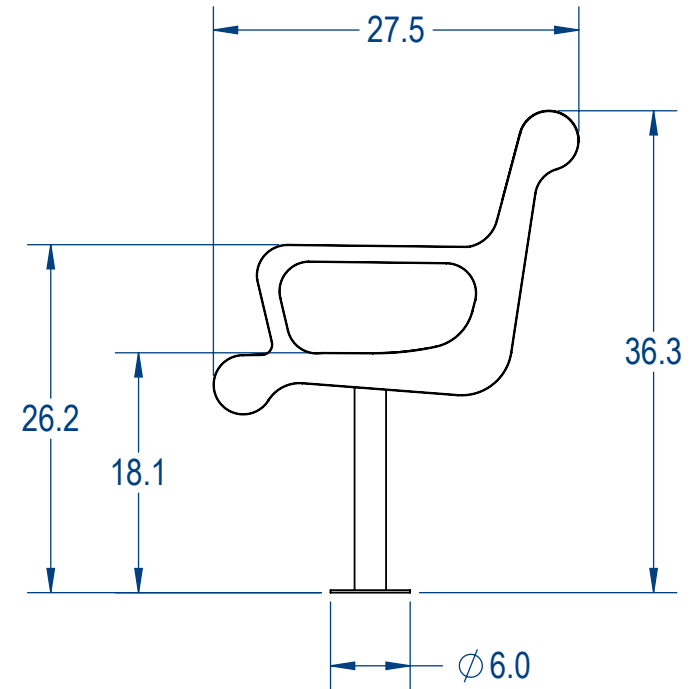

SKU: 766be195
 Variations:
 766be195-6
 766be195-18
 766be195-30
 766be195-42
 766be195-54
 766be195-66
 766be195-78
 766be195-90
 766be195-102
 766be195-114
 766be195-126
 766be195-138
 766be195-150
 766be195-162
 766be195-174
 766be195-186
 766be195-198
 766be195-210
 766be195-222
 766be195-234
 766be195-246
 766be195-258

	NAME	DATE	ParkTastic	
DRAWN	GM	6/5/2017	TITLE:	
SALES APPR.			6ft Contoured Bench	
CLIENT APPR.			Surface Mount Version	
MFG APPR.			SIZE	DWG. NO.
Q.A.			A	766be195
Design By -			WEIGHT:	REV
CADWorksPro Chicago, IL				
www.cadworkspro.com				
				SHEET 3 OF 4