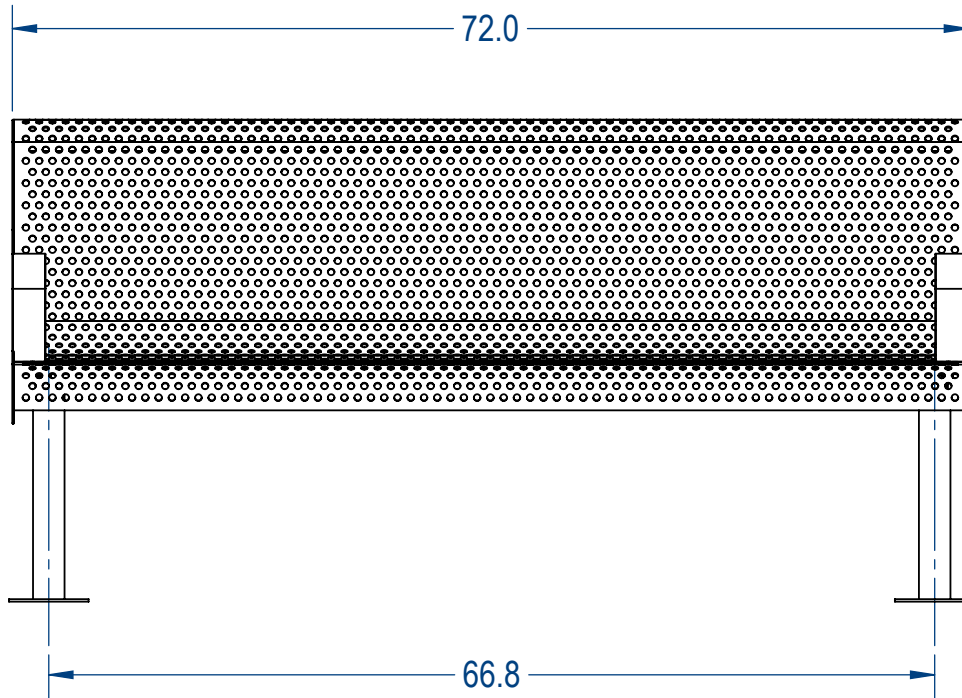

SKU: 766be195
 Variations:
 766be195-6
 766be195-18
 766be195-30
 766be195-42
 766be195-54
 766be195-66
 766be195-78
 766be195-90
 766be195-102
 766be195-114
 766be195-126
 766be195-138
 766be195-150
 766be195-162
 766be195-174
 766be195-186
 766be195-198
 766be195-210
 766be195-222
 766be195-234
 766be195-246
 766be195-258

	NAME	DATE	ParkTastic	
DRAWN	GM	6/5/2017	TITLE:	
SALES APPR.			6ft Contoured Bench	
CLIENT APPR.			Surface Mount Version	
MFG APPR.			SIZE	DWG. NO.
Q.A.			A	766be195
Design By -			WEIGHT:	REV
CADWorksPro Chicago, IL				
www.cadworkspro.com				
				SHEET 3 OF 4