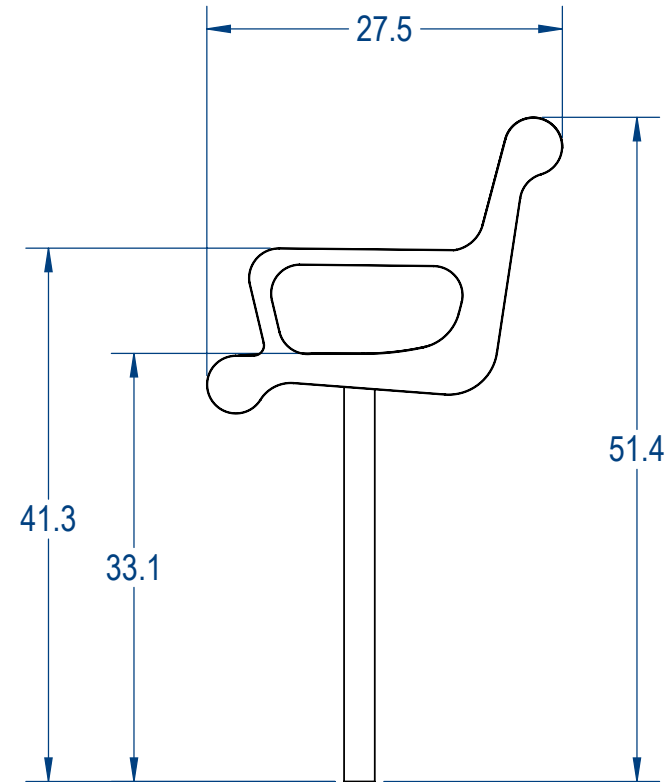

SKU: 766be195
 Variations:
 766be195-11
 766be195-23
 766be195-35
 766be195-47
 766be195-59
 766be195-71
 766be195-83
 766be195-95
 766be195-107
 766be195-119
 766be195-131
 766be195-143
 766be195-155
 766be195-167
 766be195-179
 766be195-191
 766be195-203
 766be195-215
 766be195-227
 766be195-239
 766be195-251
 766be195-263

ParkTastic

Manufactured For:

PROPRIETARY AND CONFIDENTIAL

THE INFORMATION CONTAINED IN THIS DRAWING IS THE SOLE PROPERTY OF Park Warehouse, LLC. 5301 North Federal Highway, Suite 140, Boca Raton, FL. ANY REPRODUCTION IN PART OR AS A WHOLE WITHOUT THE WRITTEN PERMISSION OF Park Warehouse, LLC. 5301 North Federal Highway, Suite 140, Boca Raton, FL. IS PROHIBITED.

	NAME	DATE
DRAWN	GM	6/9/2017
SALES APPR.		
CLIENT APPR.		
MFG APPR.		
Q.A.		

Design By -

CADWorksPro
Chicago, IL

www.cadworkspro.com

ParkTastic

TITLE:

6ft Classic Contoured Bench

InGround Version

SIZE	DWG. NO.	REV
A	766be195	

WEIGHT:

SHEET 4 OF 4