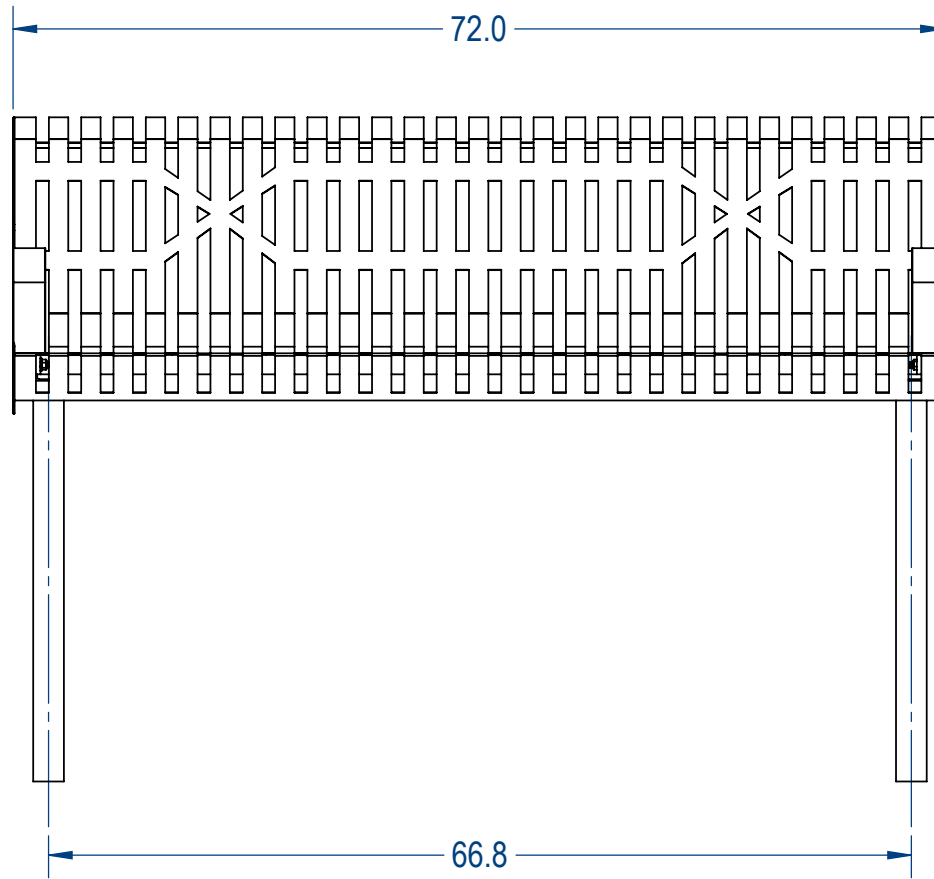

SKU: 766be195
 Variations:
 766be195-11
 766be195-23
 766be195-35
 766be195-47
 766be195-59
 766be195-71
 766be195-83
 766be195-95
 766be195-107
 766be195-119
 766be195-131
 766be195-143
 766be195-155
 766be195-167
 766be195-179
 766be195-191
 766be195-203
 766be195-215
 766be195-227
 766be195-239
 766be195-251
 766be195-263

	NAME	DATE
DRAWN	GM	6/9/2017
SALES APPR.		
CLIENT APPR.		
MFG APPR.		
Q.A.		

Design By -

CADWorksPro
Chicago, IL

www.cadworkspro.com

ParkTastic

TITLE:

6ft Classic Contoured Bench

InGround Version

SIZE	DWG. NO.	REV
A	766be195	

WEIGHT:

SHEET 4 OF 4