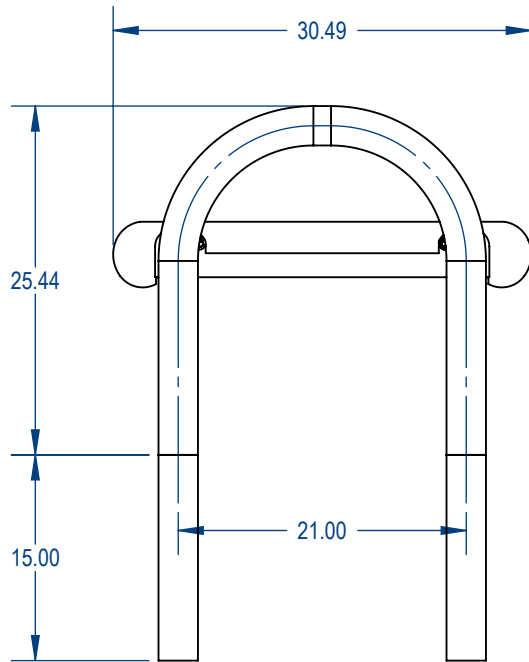

SKU: 766be190
Variations:
766be190-7
766be190-19
766be190-31
766be190-43
766be190-55
766be190-67
766be190-79
766be190-91
766be190-103
766be190-115
766be190-127
766be190-139
766be190-151
766be190-163
766be190-175
766be190-187
766be190-199
766be190-211
766be190-223
766be190-235
766be190-247
766be190-259

ParkTastic

Manufactured For:

PROPRIETARY AND CONFIDENTIAL
THE INFORMATION CONTAINED IN THIS DRAWING IS THE SOLE PROPERTY OF Park Warehouse, LLC. 5301 North Federal Highway, Suite 140, Boca Raton, FL. ANY REPRODUCTION IN PART OR AS A WHOLE WITHOUT THE WRITTEN PERMISSION OF Park Warehouse, LLC. 5301 North Federal Highway, Suite 140, Boca Raton, FL. IS PROHIBITED.

	NAME	DATE
DRAWN	GM	6/14/2017
SALES APPR.		
CLIENT APPR.		
MFG APPR.		
Q.A.		

Design By -

CADWorksPro
design studio

gilm@cadworkspro.com
1147 Brook Forest Ave | Suite 228 | Shorewood, IL 60404

ParkTastic

TITLE:
**Modern Bench - Perforated
InGround Version**

SIZE	DWG. NO.	REV
A	766be190	

WEIGHT:

SHEET 3 OF 3