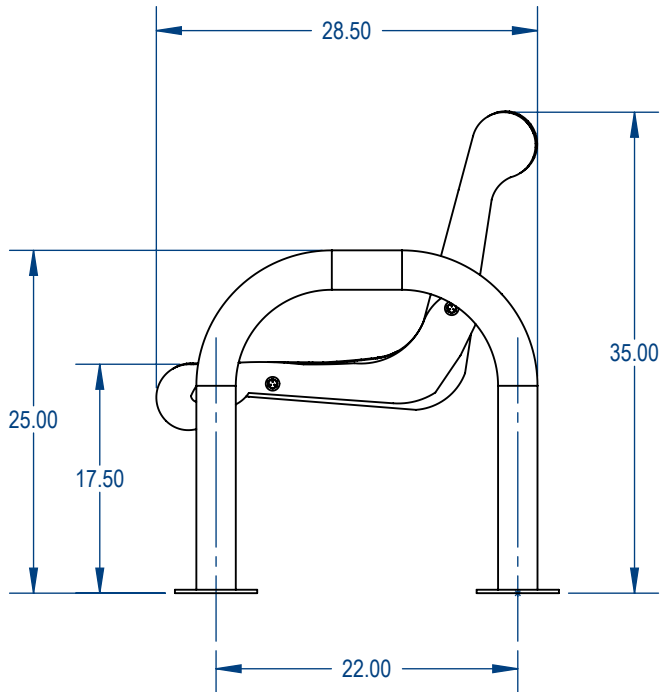

SKU: 766be185

Variations:

- 766be185-4
- 766be185-16
- 766be185-28
- 766be185-40
- 766be185-52
- 766be185-64
- 766be185-76
- 766be185-88
- 766be185-100
- 766be185-112
- 766be185-124
- 766be185-136
- 766be185-148
- 766be185-160
- 766be185-172
- 766be185-184
- 766be185-196
- 766be185-208
- 766be185-220
- 766be185-232
- 766be185-244
- 766be185-256

	NAME	DATE
DRAWN	GM	2/17/2017
SALES APPR.		
CLIENT APPR.		
MFG APPR.		
Q.A.		

Design By -

CADWorksPro
design studio

gilm@cadworkspro.com
1147 Brook Forest Ave | Suite 228 | Shorewood, IL 60404

ParkTastic		
TITLE: Modern Bench Surface Mount Version		
SIZE A	DWG. NO. 766be185	REV
WEIGHT:		SHEET 2 OF 3