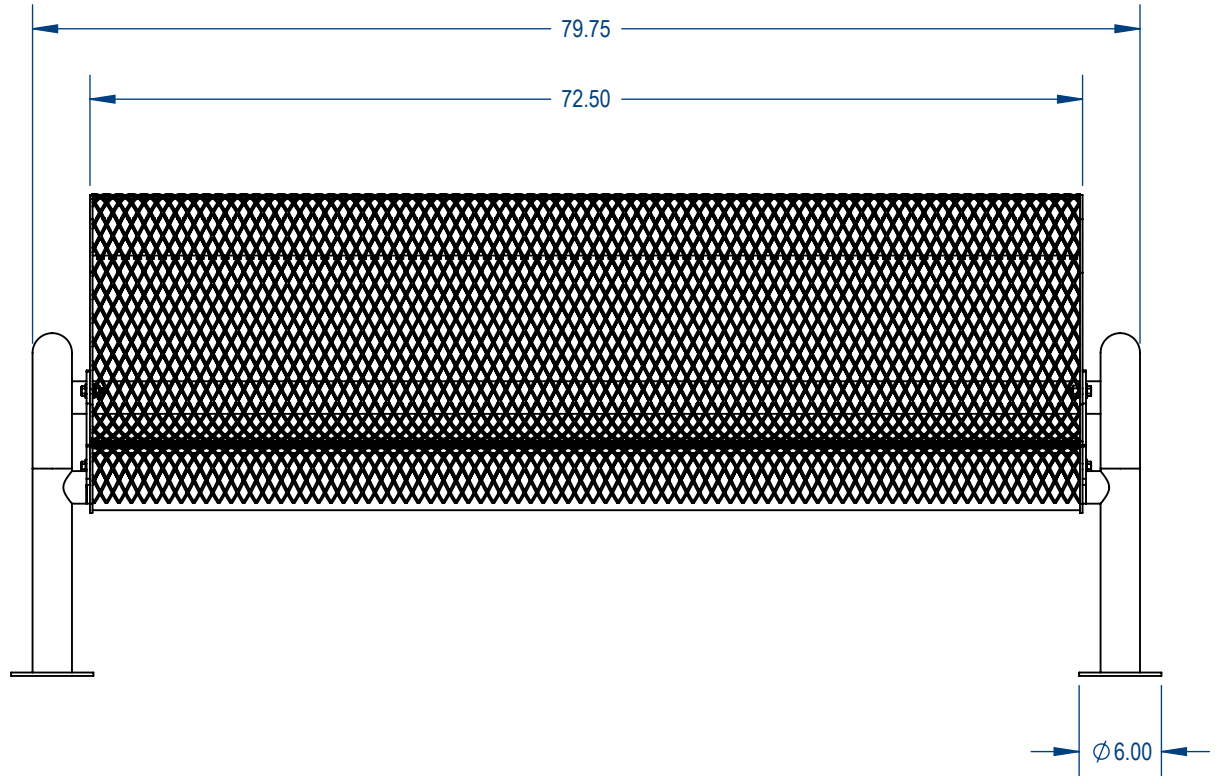

SKU: 766be185

Variations:

- 766be185-4
- 766be185-16
- 766be185-28
- 766be185-40
- 766be185-52
- 766be185-64
- 766be185-76
- 766be185-88
- 766be185-100
- 766be185-112
- 766be185-124
- 766be185-136
- 766be185-148
- 766be185-160
- 766be185-172
- 766be185-184
- 766be185-196
- 766be185-208
- 766be185-220
- 766be185-232
- 766be185-244
- 766be185-256

	NAME	DATE
DRAWN	GM	2/17/2017
SALES APPR.		
CLIENT APPR.		
MFG APPR.		
Q.A.		

Design By -

CADWorksPro
design studio

gilm@cadworkspro.com
1147 Brook Forest Ave | Suite 228 | Shorewood, IL 60404

ParkTastic		
TITLE: Modern Bench Surface Mount Version		
SIZE A	DWG. NO. 766be185	REV
WEIGHT:		SHEET 2 OF 3