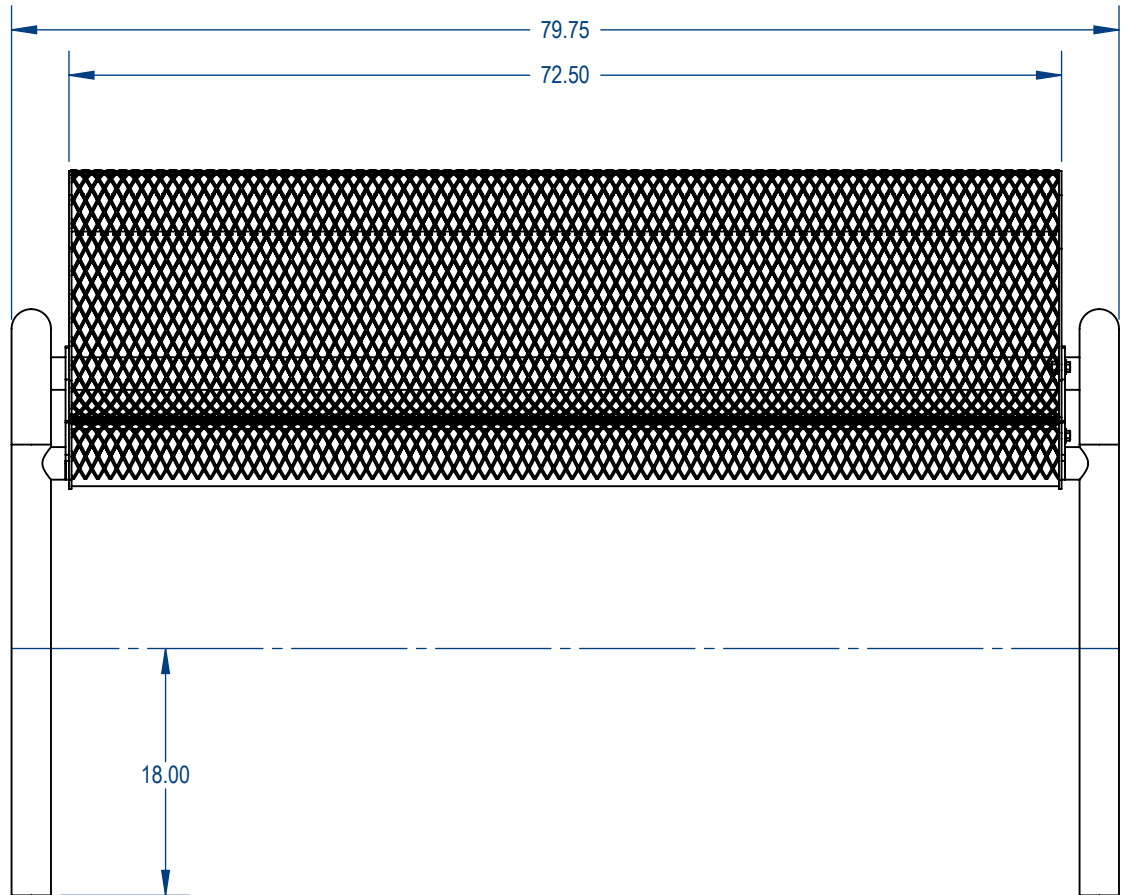

SKU: 766be185

Variations:

ParkTastic

Manufactured For:

PROPRIETARY AND CONFIDENTIAL

THE INFORMATION CONTAINED IN THIS DRAWING IS THE SOLE PROPERTY OF Park Warehouse, LLC. 5301 North Federal Highway, Suite 140, Boca Raton, FL. ANY REPRODUCTION IN PART OR AS A WHOLE WITHOUT THE WRITTEN PERMISSION OF Park Warehouse, LLC. 5301 North Federal Highway, Suite 140, Boca Raton, FL. IS PROHIBITED.

	NAME	DATE
DRAWN	GM	2/17/2017
SALES APPR.		
CLIENT APPR.		
MFG APPR.		
Q.A.		

Design By -

CADWorksPro
design studio

gilm@cadworkspro.com
1147 Brook Forest Ave | Suite 228 | Shorewood, IL 60404

ParkTastic

TITLE:

**Modern Bench
InGround Version**

SIZE	DWG. NO.	REV
A	766be185	

WEIGHT:

SHEET 3 OF 3