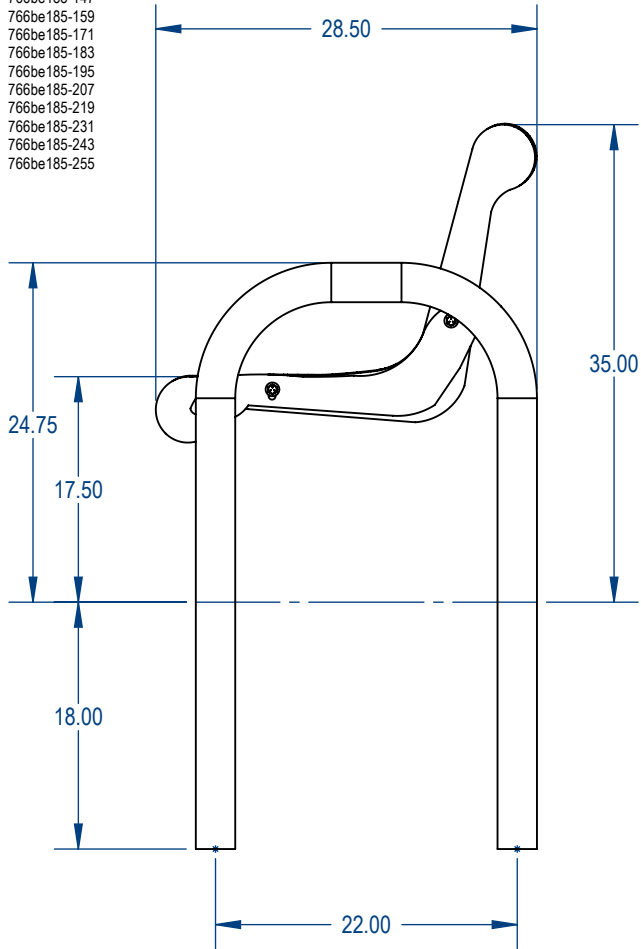

SKU: 766be185

Variations:

ParkTastic

Manufactured For:

PROPRIETARY AND CONFIDENTIAL

THE INFORMATION CONTAINED IN THIS DRAWING IS THE SOLE PROPERTY OF Park Warehouse, LLC. 5301 North Federal Highway, Suite 140, Boca Raton, FL. ANY REPRODUCTION IN PART OR AS A WHOLE WITHOUT THE WRITTEN PERMISSION OF Park Warehouse, LLC. 5301 North Federal Highway, Suite 140, Boca Raton, FL. IS PROHIBITED.

	NAME	DATE
DRAWN	GM	2/17/2017
SALES APPR.		
CLIENT APPR.		
MFG APPR.		
Q.A.		

Design By -

CADWorksPro
design studio

gilm@cadworkspro.com
1147 Brook Forest Ave | Suite 228 | Shorewood, IL 60404

ParkTastic

TITLE:

**Modern Bench
InGround Version**

SIZE	DWG. NO.	REV
A	766be185	

WEIGHT:

SHEET 3 OF 3