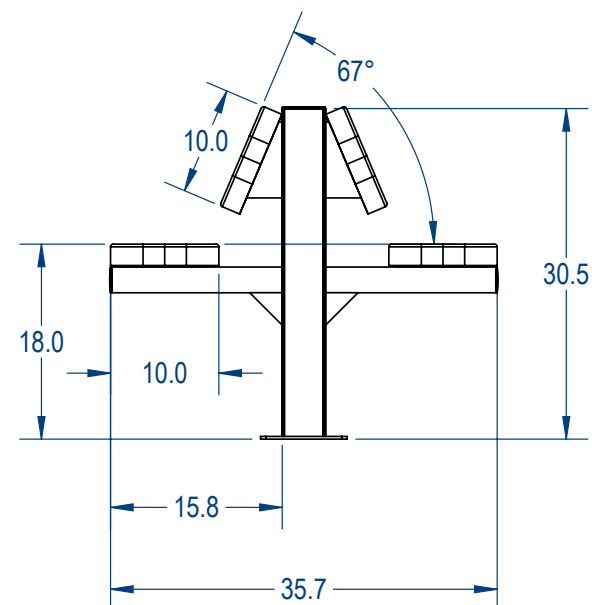

SKU: 766be180
 Variations:
 766be180-8
 766be180-16
 766be180-24
 766be180-32
 766be180-40
 766be180-48
 766be180-56
 766be180-64
 766be180-72
 766be180-80
 766be180-88
 766be180-96
 766be180-104
 766be180-112
 766be180-120
 766be180-128
 766be180-136
 766be180-144
 766be180-152
 766be180-160
 766be180-168
 766be180-176

	NAME	DATE
DRAWN	GM	8/1/2017
SALES APPR.		
CLIENT APPR.		
MFG APPR.		
Q.A.		

Design By -
CADWorksPro
 Chicago, IL
www.cadworkspro.com

ParkTastic		
TITLE: Two Sided Pedestal Bench Perforated Version		
SIZE A	DWG. NO. 766be180	REV
WEIGHT:		SHEET 3 OF 3