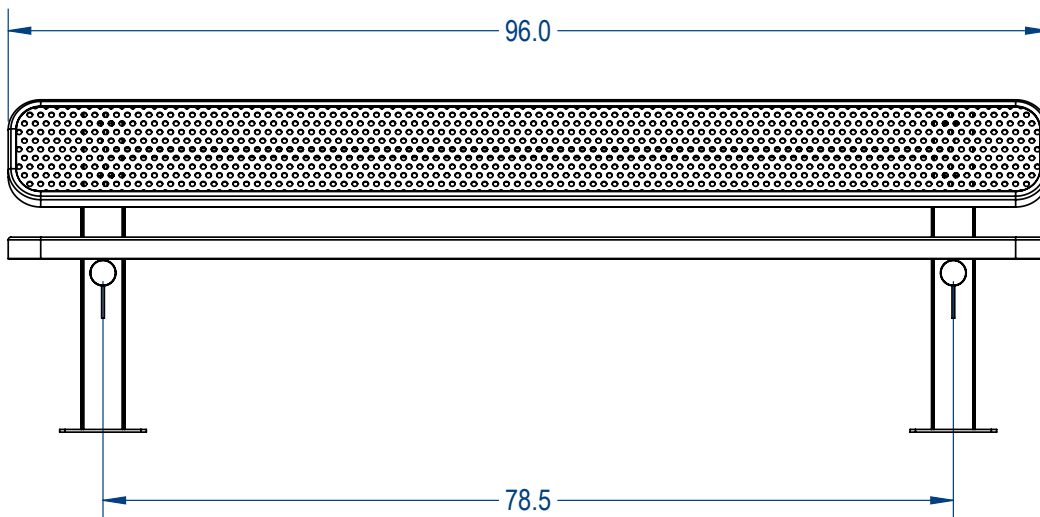

SKU: 766be180
 Variations:
 766be180-8
 766be180-16
 766be180-24
 766be180-32
 766be180-40
 766be180-48
 766be180-56
 766be180-64
 766be180-72
 766be180-80
 766be180-88
 766be180-96
 766be180-104
 766be180-112
 766be180-120
 766be180-128
 766be180-136
 766be180-144
 766be180-152
 766be180-160
 766be180-168
 766be180-176

	NAME	DATE
DRAWN	GM	8/1/2017
SALES APPR.		
CLIENT APPR.		
MFG APPR.		
Q.A.		

Design By -
CADWorksPro
 Chicago, IL
www.cadworkspro.com

ParkTastic		
TITLE: Two Sided Pedestal Bench Perforated Version		
SIZE A	DWG. NO. 766be180	REV
WEIGHT:		SHEET 3 OF 3