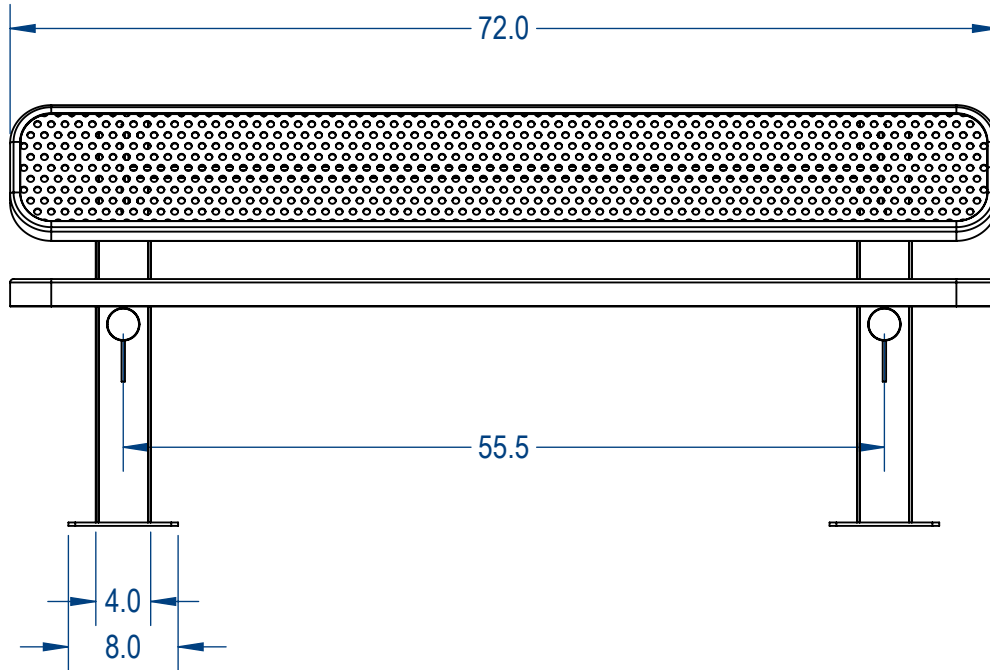

SKU: 766be180  
 Variations:  
 766be180-6  
 766be180-14  
 766be180-22  
 766be180-30  
 766be180-38  
 766be180-46  
 766be180-54  
 766be180-62  
 766be180-70  
 766be180-78  
 766be180-86  
 766be180-94  
 766be180-102  
 766be180-110  
 766be180-118  
 766be180-126  
 766be180-134  
 766be180-142  
 766be180-150  
 766be180-158  
 766be180-166  
 766be180-174

	NAME	DATE
DRAWN	GM	8/1/2017
SALES APPR.		
CLIENT APPR.		
MFG APPR.		
Q.A.		

Design By -

**CADWorksPro**  
Chicago, IL

[www.cadworkspro.com](http://www.cadworkspro.com)

**ParkTastic**

TITLE:

**Two Sided Pedestal Bench**  
**Perforated Version**

SIZE	DWG. NO.	REV
<b>A</b>	<b>766be180</b>	

WEIGHT:

SHEET 3 OF 3