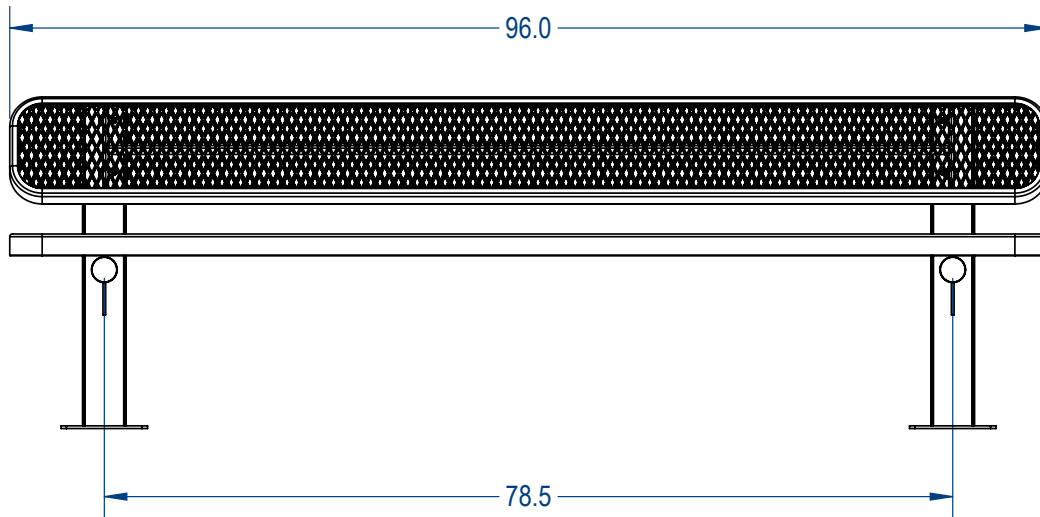

SKU: 766be180  
 Variations:  
 766be180-4  
 766be180-12  
 766be180-20  
 766be180-28  
 766be180-36  
 766be180-44  
 766be180-52  
 766be180-60  
 766be180-68  
 766be180-76  
 766be180-84  
 766be180-92  
 766be180-100  
 766be180-108  
 766be180-116  
 766be180-124  
 766be180-132  
 766be180-140  
 766be180-148  
 766be180-156  
 766be180-164  
 766be180-172

	NAME	DATE
DRAWN	GM	8/1/2017
SALES APPR.		
CLIENT APPR.		
MFG APPR.		
Q.A.		

Design By -  
**CADWorksPro**  
 Chicago, IL  
[www.cadworkspro.com](http://www.cadworkspro.com)

<b>ParkTastic</b>		
TITLE: <b>Two Sided Pedestal Bench Expanded Version</b>		
SIZE <b>A</b>	DWG. NO. <b>766be180</b>	REV
WEIGHT:		SHEET 2 OF 3