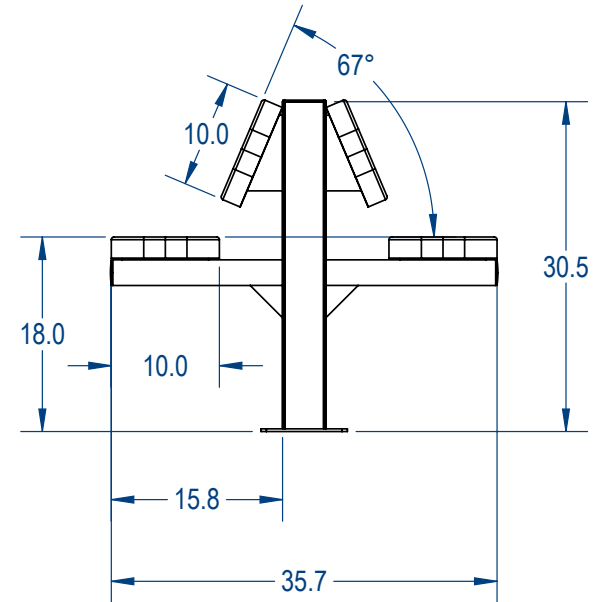

SKU: 766be180
Variations:
766be180-4
766be180-12
766be180-20
766be180-28
766be180-36
766be180-44
766be180-52
766be180-60
766be180-68
766be180-76
766be180-84
766be180-92
766be180-100
766be180-108
766be180-116
766be180-124
766be180-132
766be180-140
766be180-148
766be180-156
766be180-164
766be180-172

ParkTastic

Manufactured For:

PROPRIETARY AND CONFIDENTIAL
THE INFORMATION CONTAINED IN THIS DRAWING IS THE SOLE PROPERTY OF Park Warehouse, LLC. 5301 North Federal Highway, Suite 140, Boca Raton, FL. ANY REPRODUCTION IN PART OR AS A WHOLE WITHOUT THE WRITTEN PERMISSION OF Park Warehouse, LLC. 5301 North Federal Highway, Suite 140, Boca Raton, FL. IS PROHIBITED.

	NAME	DATE
DRAWN	GM	8/1/2017
SALES APPR.		
CLIENT APPR.		
MFG APPR.		
Q.A.		

Design By -
CADWorksPro
Chicago, IL
www.cadworkspro.com

ParkTastic		
TITLE: Two Sided Pedestal Bench Expanded Version		
SIZE A	DWG. NO. 766be180	REV
WEIGHT:		SHEET 2 OF 3