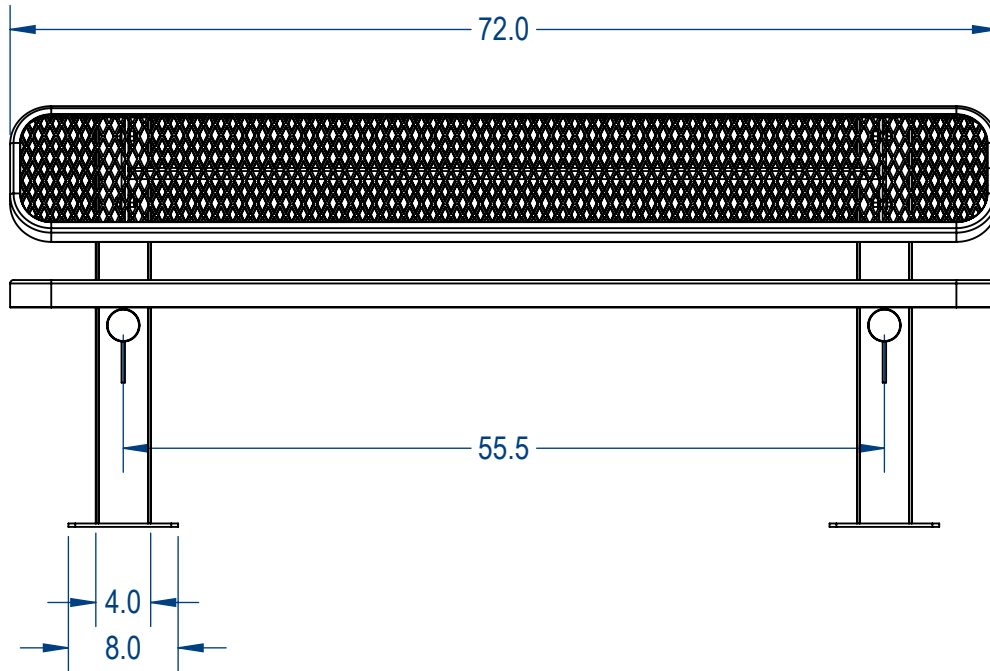

SKU: 766be180  
 Variations:  
 766be180-2  
 766be180-10  
 766be180-18  
 766be180-26  
 766be180-34  
 766be180-42  
 766be180-50  
 766be180-58  
 766be180-66  
 766be180-74  
 766be180-82  
 766be180-90  
 766be180-98  
 766be180-106  
 766be180-114  
 766be180-122  
 766be180-130  
 766be180-138  
 766be180-146  
 766be180-154  
 766be180-162  
 766be180-170

	NAME	DATE
DRAWN	GM	8/1/2017
SALES APPR.		
CLIENT APPR.		
MFG APPR.		
Q.A.		

Design By -

**CADWorksPro**  
Chicago, IL

[www.cadworkspro.com](http://www.cadworkspro.com)

**ParkTastic**

TITLE:

**Two Sided Pedestal Bench  
Expanded Version**

SIZE  
**A**

DWG. NO.  
**766be180**

REV

WEIGHT:

SHEET 2 OF 3