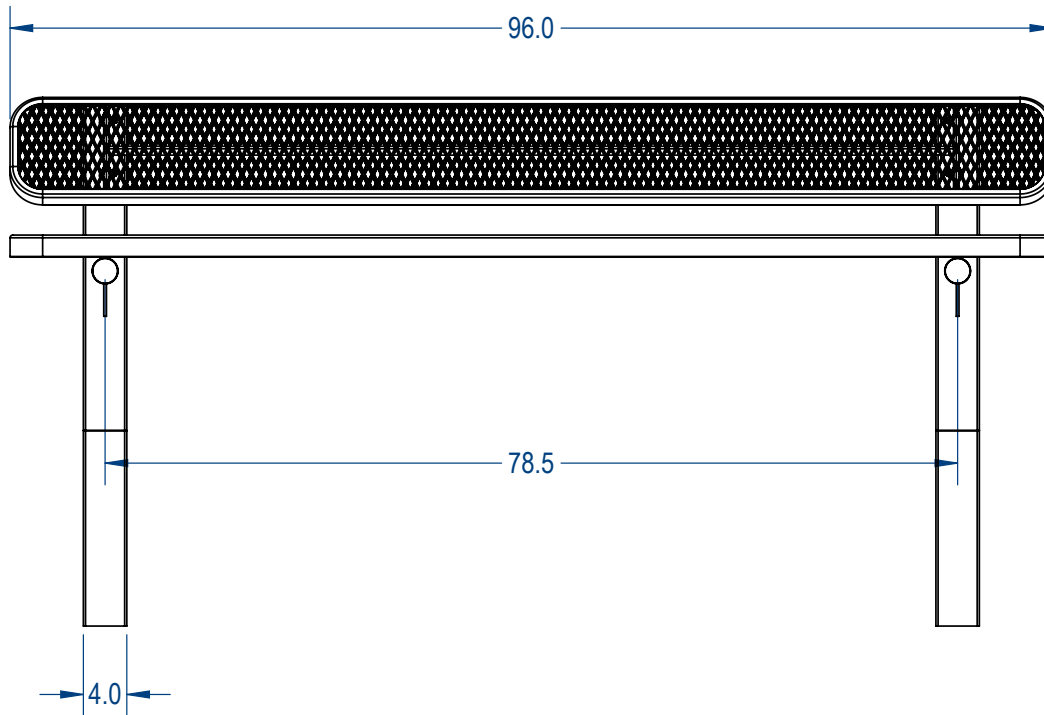

SKU: 766be180
 Variations:
 766be180-7
 766be180-15
 766be180-23
 766be180-31
 766be180-39
 766be180-47
 766be180-55
 766be180-63
 766be180-71
 766be180-79
 766be180-87
 766be180-95
 766be180-103
 766be180-111
 766be180-119
 766be180-127
 766be180-135
 766be180-143
 766be180-151
 766be180-159
 766be180-167
 766be180-175

	NAME	DATE
DRAWN	GM	8/1/2017
SALES APPR.		
CLIENT APPR.		
MFG APPR.		
Q.A.		

Design By -

CADWorksPro
 Chicago, IL

www.cadworkspro.com

ParkTastic

TITLE:

Two Sided Pedestal Bench
Perforated Version

SIZE
A

DWG. NO.
766be180

REV

WEIGHT:

SHEET 3 OF 3