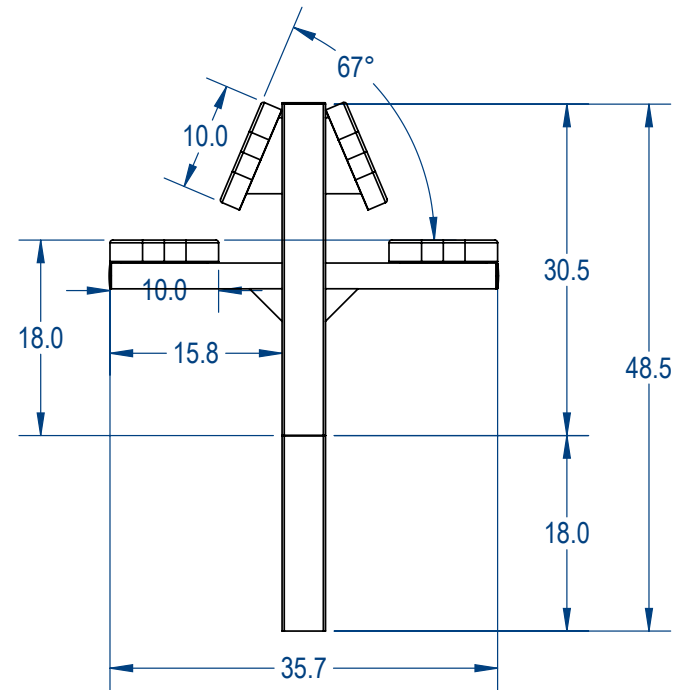

SKU: 766be180
Variations:
766be180-7
766be180-15
766be180-23
766be180-31
766be180-39
766be180-47
766be180-55
766be180-63
766be180-71
766be180-79
766be180-87
766be180-95
766be180-103
766be180-111
766be180-119
766be180-127
766be180-135
766be180-143
766be180-151
766be180-159
766be180-167
766be180-175

ParkTastic

Manufactured For:

PROPRIETARY AND CONFIDENTIAL
THE INFORMATION CONTAINED IN THIS DRAWING IS THE SOLE PROPERTY OF Park Warehouse, LLC. 5301 North Federal Highway, Suite 140, Boca Raton, FL. ANY REPRODUCTION IN PART OR AS A WHOLE WITHOUT THE WRITTEN PERMISSION OF Park Warehouse, LLC, 5301 North Federal Highway, Suite 140, Boca Raton, FL. IS PROHIBITED.

	NAME	DATE
DRAWN	GM	8/1/2017
SALES APPR.		
CLIENT APPR.		
MFG APPR.		
Q.A.		

Design By -

CADWorksPro
Chicago, IL

www.cadworkspro.com

ParkTastic

TITLE:

Two Sided Pedestal Bench
Perforated Version

SIZE
A

DWG. NO.
766be180

REV

WEIGHT:

SHEET 3 OF 3