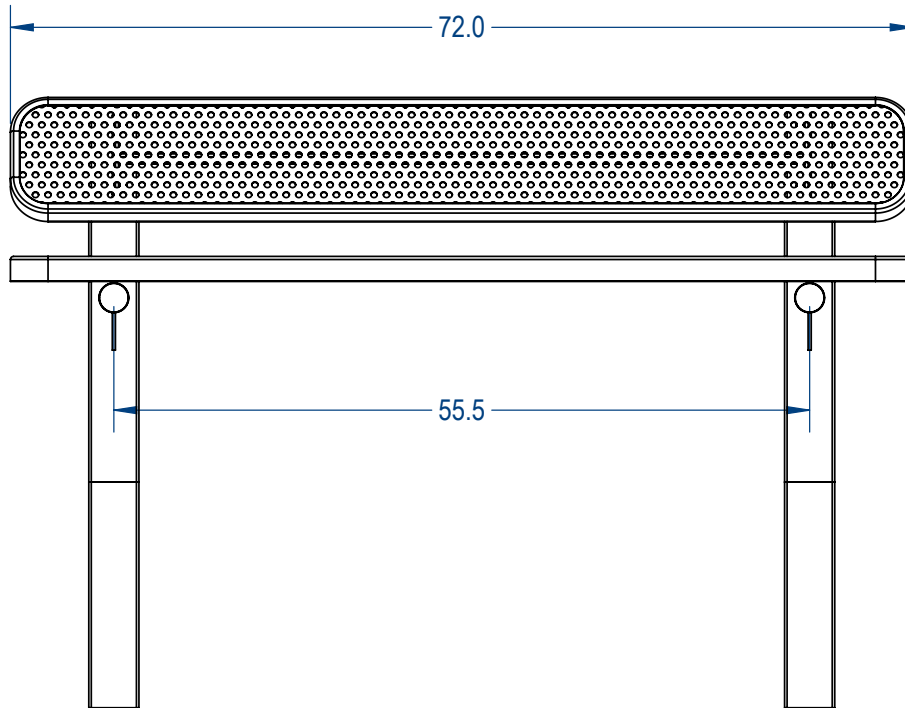

SKU: 766be180  
 Variations:  
 766be180-5  
 766be180-13  
 766be180-21  
 766be180-29  
 766be180-37  
 766be180-45  
 766be180-53  
 766be180-61  
 766be180-69  
 766be180-77  
 766be180-85  
 766be180-93  
 766be180-101  
 766be180-109  
 766be180-117  
 766be180-125  
 766be180-133  
 766be180-141  
 766be180-149  
 766be180-157  
 766be180-165  
 766be180-173

	NAME	DATE
DRAWN	GM	8/1/2017
SALES APPR.		
CLIENT APPR.		
MFG APPR.		
Q.A.		

Design By -

**CADWorksPro**  
Chicago, IL

[www.cadworkspro.com](http://www.cadworkspro.com)

**ParkTastic**

TITLE:

**Two Sided Pedestal Bench**  
**Perforated Version**

SIZE <b>A</b>	DWG. NO. <b>766be180</b>	REV
------------------	-----------------------------	-----

WEIGHT:

SHEET 3 OF 3