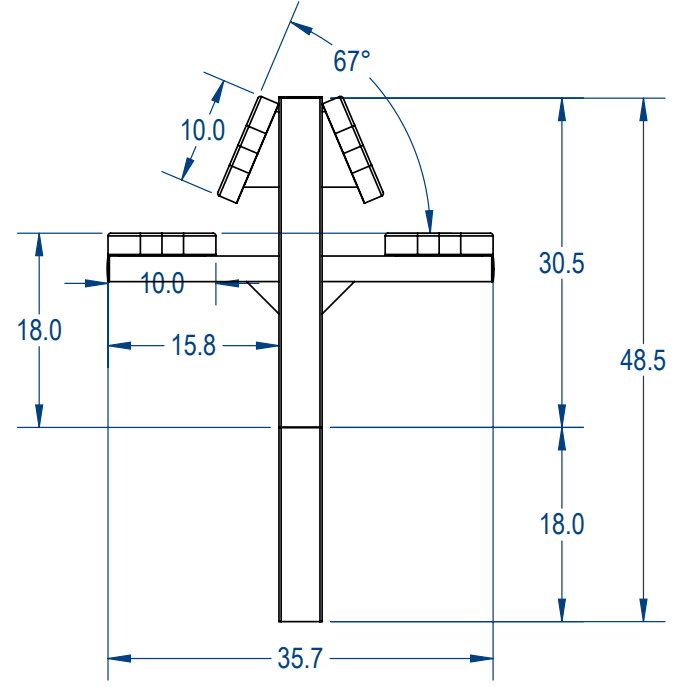

SKU: 766be180
Variations:
766be180-3
766be180-11
766be180-19
766be180-27
766be180-35
766be180-43
766be180-51
766be180-59
766be180-67
766be180-75
766be180-83
766be180-91
766be180-99
766be180-107
766be180-115
766be180-123
766be180-131
766be180-139
766be180-147
766be180-155
766be180-163
766be180-171

ParkTastic

Manufactured For:

PROPRIETARY AND CONFIDENTIAL
THE INFORMATION CONTAINED IN THIS DRAWING IS THE SOLE PROPERTY OF Park Warehouse, LLC. 5301 North Federal Highway, Suite 140, Boca Raton, FL. ANY REPRODUCTION IN PART OR AS A WHOLE WITHOUT THE WRITTEN PERMISSION OF Park Warehouse, LLC. 5301 North Federal Highway, Suite 140, Boca Raton, FL. IS PROHIBITED.

	NAME	DATE
DRAWN	GM	8/1/2017
SALES APPR.		
CLIENT APPR.		
MFG APPR.		
Q.A.		

Design By -
CADWorksPro
Chicago, IL
www.cadworkspro.com

ParkTastic		
TITLE: Two Sided Pedestal Bench Expanded Version		
SIZE A	DWG. NO. 766be180	REV
WEIGHT:		SHEET 2 OF 3