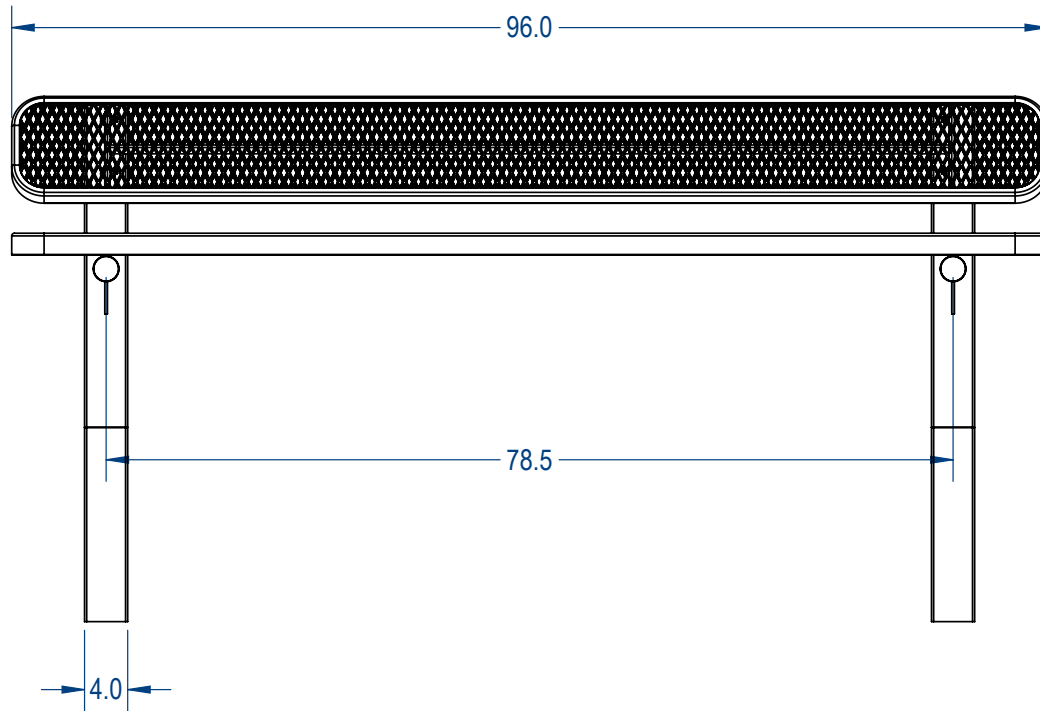

SKU: 766be180
 Variations:
 766be180-3
 766be180-11
 766be180-19
 766be180-27
 766be180-35
 766be180-43
 766be180-51
 766be180-59
 766be180-67
 766be180-75
 766be180-83
 766be180-91
 766be180-99
 766be180-107
 766be180-115
 766be180-123
 766be180-131
 766be180-139
 766be180-147
 766be180-155
 766be180-163
 766be180-171

	NAME	DATE
DRAWN	GM	8/1/2017
SALES APPR.		
CLIENT APPR.		
MFG APPR.		
Q.A.		

Design By -
CADWorksPro
 Chicago, IL
www.cadworkspro.com

ParkTastic		
TITLE: Two Sided Pedestal Bench Expanded Version		
SIZE A	DWG. NO. 766be180	REV
WEIGHT:		SHEET 2 OF 3