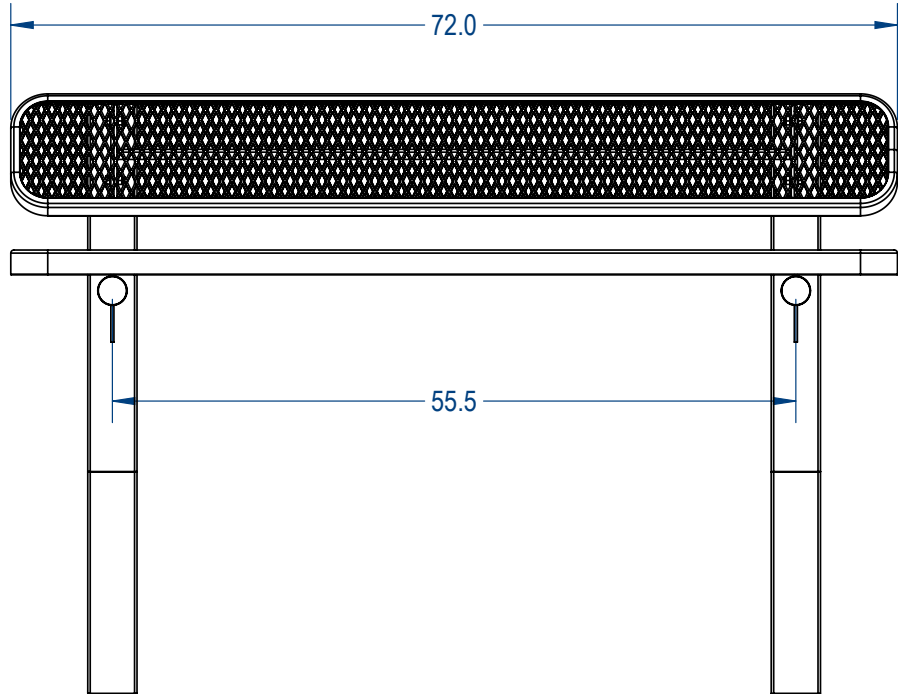

SKU: 766be180  
 Variations:  
 766be180-1  
 766be180-9  
 766be180-17  
 766be180-25  
 766be180-33  
 766be180-41  
 766be180-49  
 766be180-57  
 766be180-65  
 766be180-73  
 766be180-81  
 766be180-89  
 766be180-97  
 766be180-105  
 766be180-113  
 766be180-121  
 766be180-129  
 766be180-137  
 766be180-145  
 766be180-153  
 766be180-161  
 766be180-169

	NAME	DATE
DRAWN	GM	8/1/2017
SALES APPR.		
CLIENT APPR.		
MFG APPR.		
Q.A.		

Design By -  
**CADWorksPro**  
 Chicago, IL  
[www.cadworkspro.com](http://www.cadworkspro.com)

<b>ParkTastic</b>		
TITLE: <b>Two Sided Pedestal Bench Expanded Version</b>		
SIZE <b>A</b>	DWG. NO. <b>766be180</b>	REV
WEIGHT:		SHEET 2 OF 3