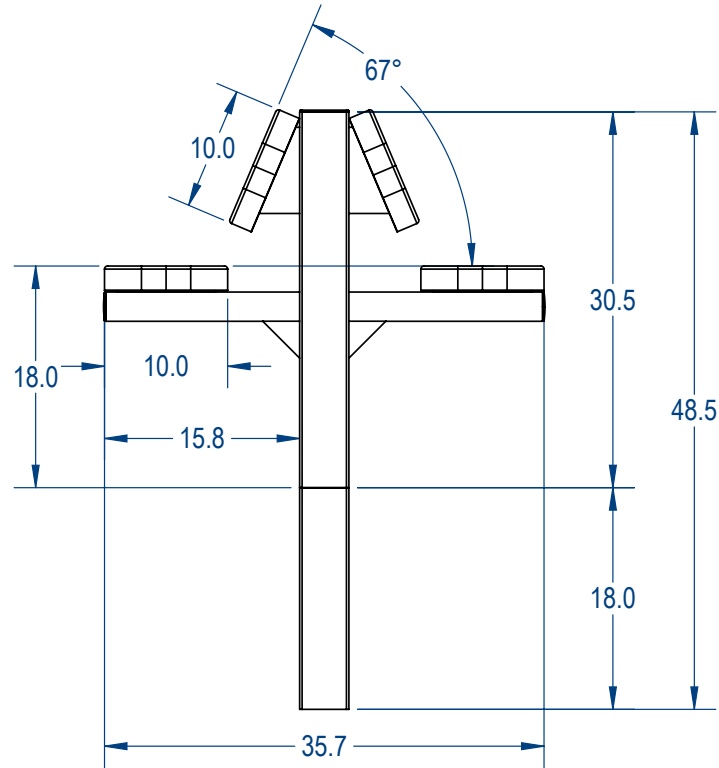

SKU: 766be180  
 Variations:  
 766be180-1  
 766be180-9  
 766be180-17  
 766be180-25  
 766be180-33  
 766be180-41  
 766be180-49  
 766be180-57  
 766be180-65  
 766be180-73  
 766be180-81  
 766be180-89  
 766be180-97  
 766be180-105  
 766be180-113  
 766be180-121  
 766be180-129  
 766be180-137  
 766be180-145  
 766be180-153  
 766be180-161  
 766be180-169

	NAME	DATE
DRAWN	GM	8/1/2017
SALES APPR.		
CLIENT APPR.		
MFG APPR.		
Q.A.		

Design By -  
**CADWorksPro**  
 Chicago, IL  
[www.cadworkspro.com](http://www.cadworkspro.com)

<b>ParkTastic</b>		
TITLE: <b>Two Sided Pedestal Bench Expanded Version</b>		
SIZE <b>A</b>	DWG. NO. <b>766be180</b>	REV
WEIGHT:		SHEET 2 OF 3