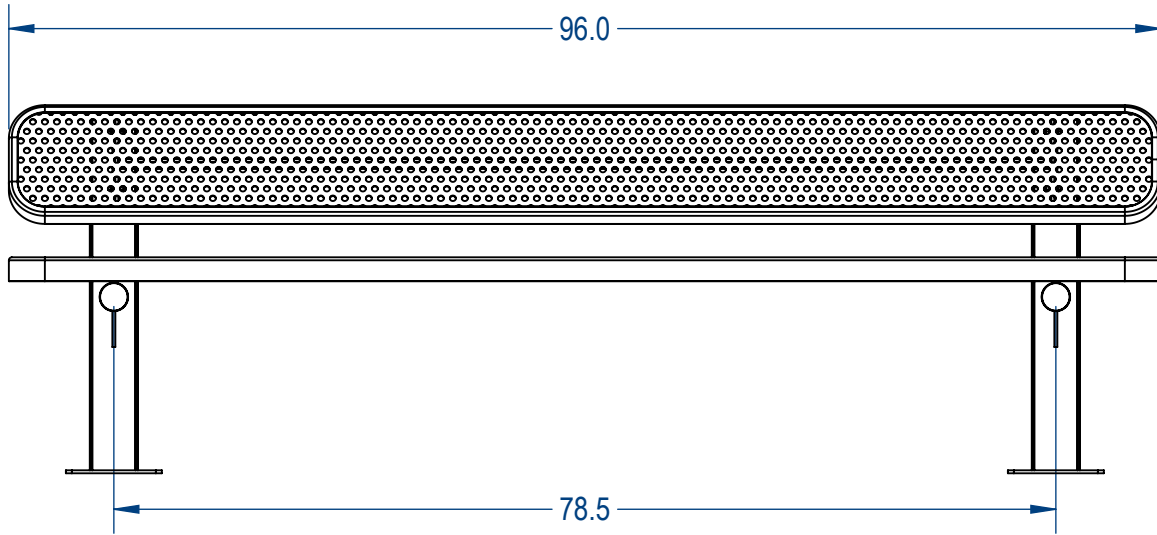

SKU: 766be175  
 Variations:  
 766be175-8  
 766be175-16  
 766be175-24  
 766be175-32  
 766be175-40  
 766be175-48  
 766be175-56  
 766be175-64  
 766be175-72  
 766be175-80  
 766be175-88  
 766be175-96  
 766be175-104  
 766be175-112  
 766be175-120  
 766be175-128  
 766be175-136  
 766be175-144  
 766be175-152  
 766be175-160  
 766be175-168  
 766be175-176

	NAME	DATE
DRAWN	GM	8/1/2017
SALES APPR.		
CLIENT APPR.		
MFG APPR.		
Q.A.		

Design By -

**CADWorksPro**  
 Chicago, IL

[www.cadworkspro.com](http://www.cadworkspro.com)

**ParkTastic**

TITLE:

**Single Sided Pedestal Bench**  
**Perforated Version**

SIZE	DWG. NO.	REV
<b>A</b>	<b>766be175</b>	

WEIGHT:

SHEET 3 OF 3