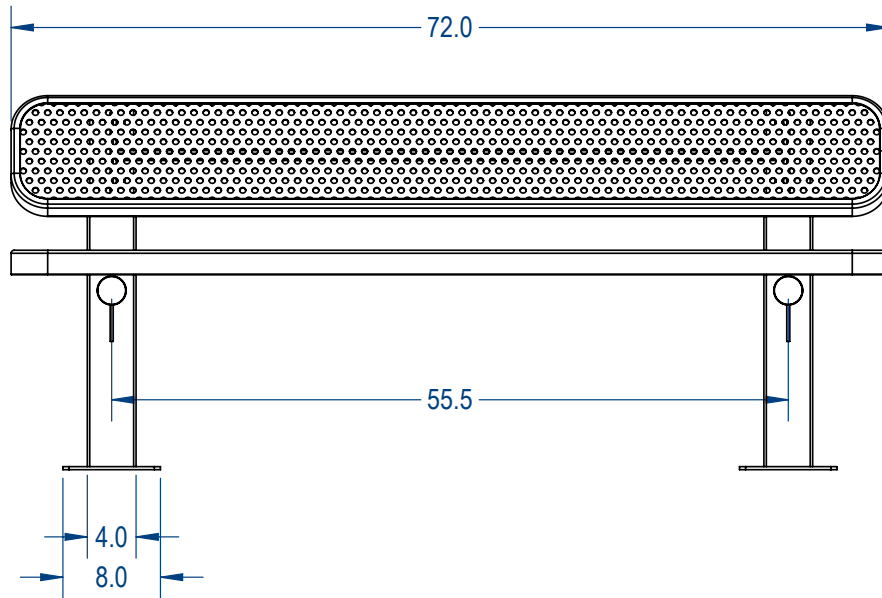

SKU: 766be175
 Variations:
 766be175-6
 766be175-14
 766be175-22
 766be175-30
 766be175-38
 766be175-46
 766be175-54
 766be175-62
 766be175-70
 766be175-78
 766be175-86
 766be175-94
 766be175-102
 766be175-110
 766be175-118
 766be175-126
 766be175-134
 766be175-142
 766be175-150
 766be175-158
 766be175-166
 766be175-174

	NAME	DATE
DRAWN	GM	8/1/2017
SALES APPR.		
CLIENT APPR.		
MFG APPR.		
Q.A.		

Design By -

CADWorksPro
Chicago, IL

www.cadworkspro.com

ParkTastic

TITLE:

Single Sided Pedestal Bench
Perforated Version

SIZE	DWG. NO.	REV
A	766be175	