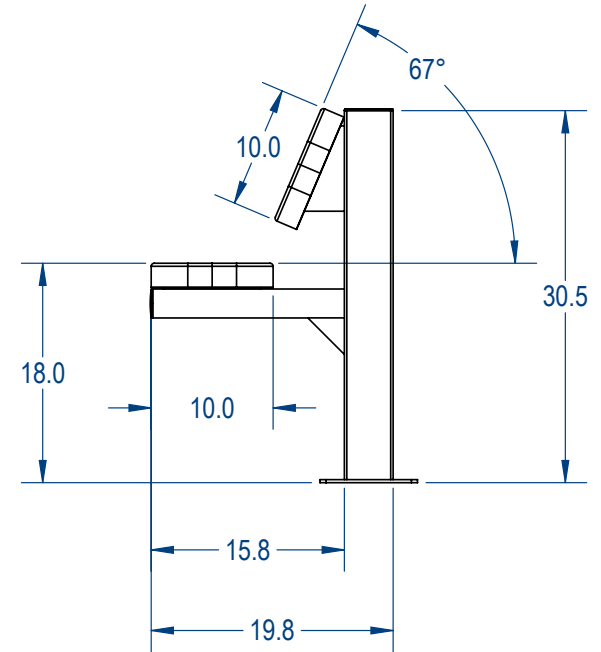

SKU: 766be175
Variations:
766be175-6
766be175-14
766be175-22
766be175-30
766be175-38
766be175-46
766be175-54
766be175-62
766be175-70
766be175-78
766be175-86
766be175-94
766be175-102
766be175-110
766be175-118
766be175-126
766be175-134
766be175-142
766be175-150
766be175-158
766be175-166
766be175-174

ParkTastic

Manufactured For:

PROPRIETARY AND CONFIDENTIAL

THE INFORMATION CONTAINED IN THIS DRAWING IS THE SOLE PROPERTY OF Park Warehouse, LLC. 5301 North Federal Highway, Suite 140, Boca Raton, FL. ANY REPRODUCTION IN PART OR AS A WHOLE WITHOUT THE WRITTEN PERMISSION OF Park Warehouse, LLC, 5301 North Federal Highway, Suite 140, Boca Raton, FL. IS PROHIBITED.

	NAME	DATE
DRAWN	GM	8/1/2017
SALES APPR.		
CLIENT APPR.		
MFG APPR.		
Q.A.		

Design By -

CADWorksPro
Chicago, IL

www.cadworkspro.com

ParkTastic

TITLE:

Single Sided Pedestal Bench
Perforated Version

SIZE	DWG. NO.	REV
A	766be175	

WEIGHT:

SHEET 3 OF 3