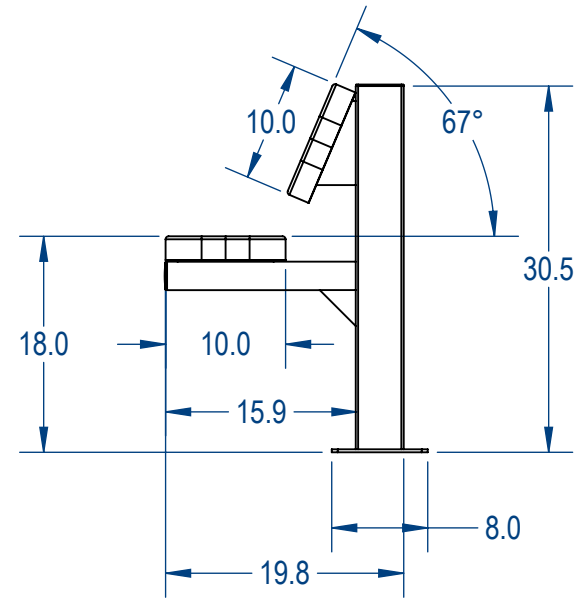

SKU: 766be175
Variations:
766be175-4
766be175-12
766be175-20
766be175-28
766be175-36
766be175-44
766be175-52
766be175-60
766be175-68
766be175-76
766be175-84
766be175-92
766be175-100
766be175-108
766be175-116
766be175-124
766be175-132
766be175-140
766be175-148
766be175-156
766be175-164
766be175-172

Manufactured For:

PROPRIETARY AND CONFIDENTIAL
THE INFORMATION CONTAINED IN THIS DRAWING IS THE SOLE PROPERTY OF Park Warehouse, LLC. 5301 North Federal Highway, Suite 140, Boca Raton, FL. ANY REPRODUCTION IN PART OR AS A WHOLE WITHOUT THE WRITTEN PERMISSION OF Park Warehouse, LLC. 5301 North Federal Highway, Suite 140, Boca Raton, FL. IS PROHIBITED.

	NAME	DATE
DRAWN	GM	8/1/2017
SALES APPR.		
CLIENT APPR.		
MFG APPR.		
Q.A.		

Design By -

CADWorksPro
Chicago, IL

www.cadworkspro.com

ParkTastic

TITLE:

Single Sided Pedestal Bench
Expanded Version

SIZE	DWG. NO.	REV
A	766be175	

WEIGHT:

SHEET 2 OF 3