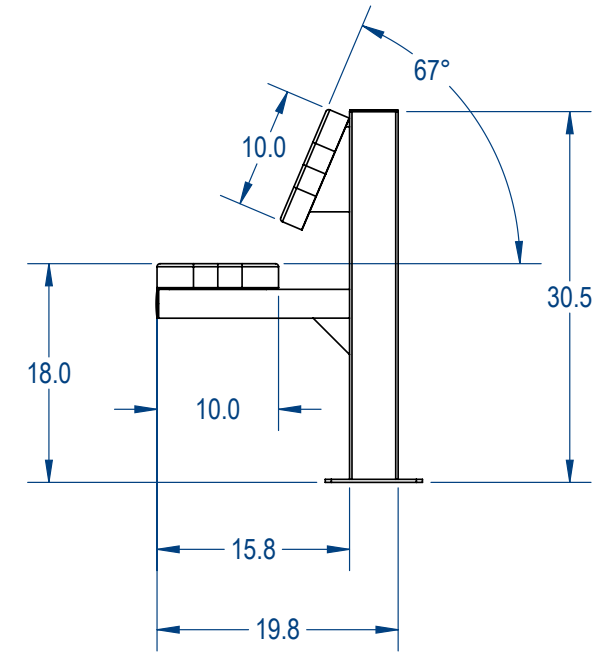

SKU: 766be175
 Variations:
 766be175-2
 766be175-10
 766be175-18
 766be175-26
 766be175-34
 766be175-42
 766be175-50
 766be175-58
 766be175-66
 766be175-74
 766be175-82
 766be175-90
 766be175-98
 766be175-106
 766be175-114
 766be175-122
 766be175-130
 766be175-138
 766be175-146
 766be175-154
 766be175-162
 766be175-170

	NAME	DATE
DRAWN	GM	8/1/2017
SALES APPR.		
CLIENT APPR.		
MFG APPR.		
Q.A.		
Design By -		
CADWorksPro Chicago, IL www.cadworkspro.com		

ParkTastic		
TITLE:		
Single Sided Pedestal Bench Expanded Version		
SIZE	DWG. NO.	REV
A	766be175	
WEIGHT:		SHEET 2 OF 3