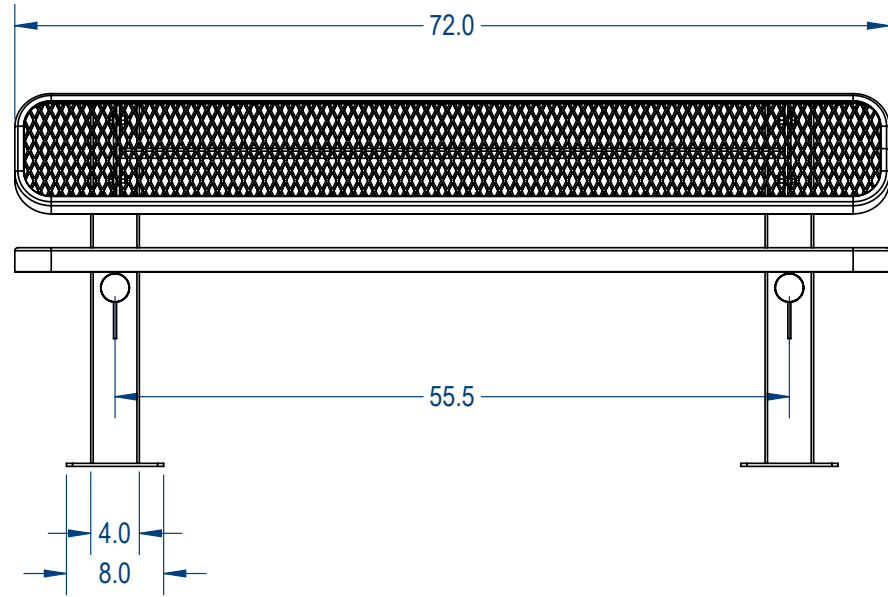

SKU: 766be175
 Variations:
 766be175-2
 766be175-10
 766be175-18
 766be175-26
 766be175-34
 766be175-42
 766be175-50
 766be175-58
 766be175-66
 766be175-74
 766be175-82
 766be175-90
 766be175-98
 766be175-106
 766be175-114
 766be175-122
 766be175-130
 766be175-138
 766be175-146
 766be175-154
 766be175-162
 766be175-170

	NAME	DATE
DRAWN	GM	8/1/2017
SALES APPR.		
CLIENT APPR.		
MFG APPR.		
Q.A.		
Design By -		
CADWorksPro Chicago, IL www.cadworkspro.com		

ParkTastic		
TITLE:		
Single Sided Pedestal Bench Expanded Version		
SIZE	DWG. NO.	REV
A	766be175	
WEIGHT:		SHEET 2 OF 3