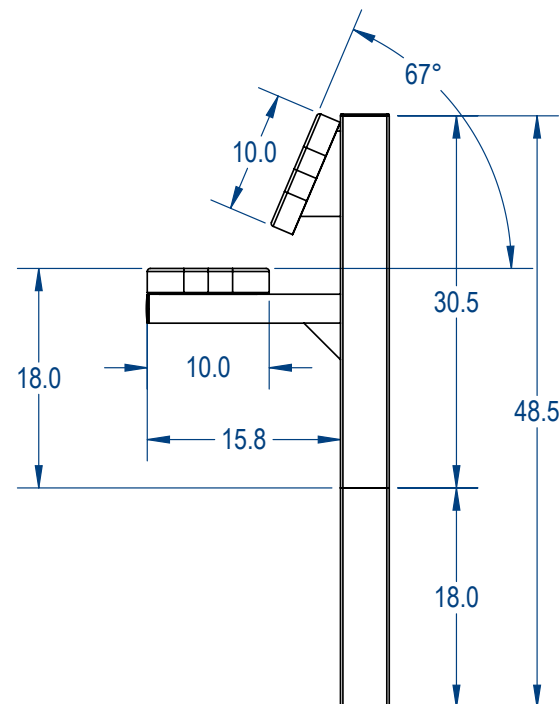

SKU: 766be175
Variations:
766be175-5
766be175-13
766be175-21
766be175-29
766be175-37
766be175-45
766be175-53
766be175-61
766be175-69
766be175-77
766be175-85
766be175-93
766be175-101
766be175-109
766be175-117
766be175-125
766be175-133
766be175-141
766be175-149
766be175-157
766be175-165
766be175-173

ParkTastic

Manufactured For:

PROPRIETARY AND CONFIDENTIAL

THE INFORMATION CONTAINED IN THIS DRAWING IS THE SOLE PROPERTY OF Park Warehouse, LLC. 5301 North Federal Highway, Suite 140, Boca Raton, FL. ANY REPRODUCTION IN PART OR AS A WHOLE WITHOUT THE WRITTEN PERMISSION OF Park Warehouse, LLC. 5301 North Federal Highway, Suite 140, Boca Raton, FL. IS PROHIBITED.

	NAME	DATE
DRAWN	GM	8/1/2017
SALES APPR.		
CLIENT APPR.		
MFG APPR.		
Q.A.		

Design By -

CADWorksPro
Chicago, IL

www.cadworkspro.com

ParkTastic

TITLE:

**Single Sided Pedestal Bench
Perforated Version**

SIZE
A

DWG. NO.
766be175

REV

WEIGHT:

SHEET 3 OF 3