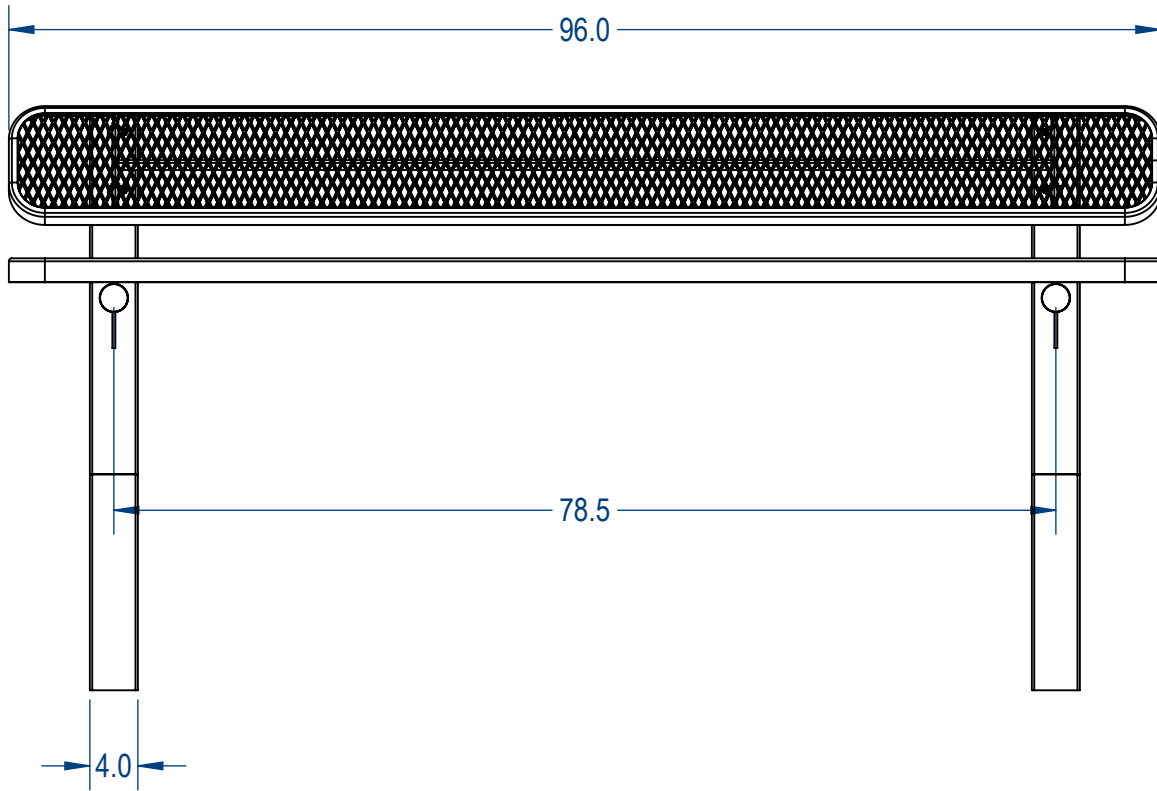

SKU: 766be175
 Variations:
 766be175-3
 766be175-11
 766be175-19
 766be175-27
 766be175-35
 766be175-43
 766be175-51
 766be175-59
 766be175-67
 766be175-75
 766be175-83
 766be175-91
 766be175-99
 766be175-107
 766be175-115
 766be175-123
 766be175-131
 766be175-139
 766be175-147
 766be175-155
 766be175-163
 766be175-171

	NAME	DATE
DRAWN	GM	8/1/2017
SALES APPR.		
CLIENT APPR.		
MFG APPR.		
Q.A.		

Design By -

CADWorksPro
Chicago, IL

www.cadworkspro.com

ParkTastic

TITLE:

Single Sided Pedestal Bench
Expanded Version

SIZE	DWG. NO.	REV
A	766be175	