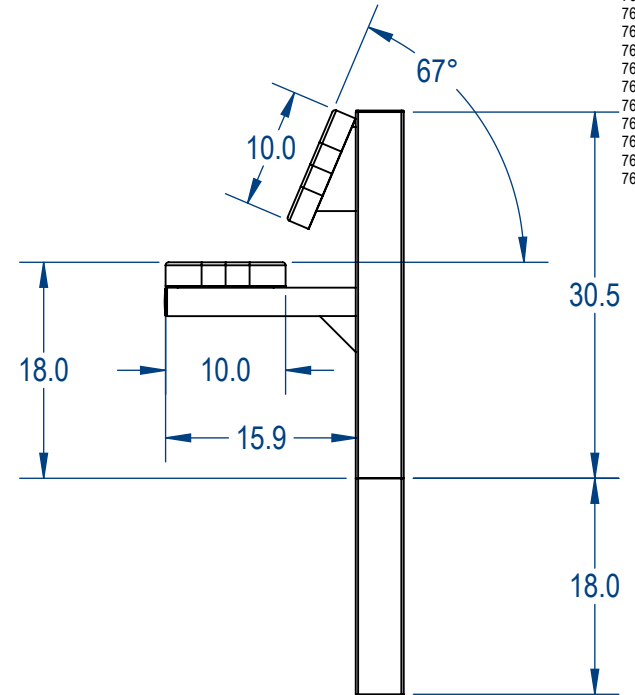

SKU: 766be175
Variations:
766be175-3
766be175-11
766be175-19
766be175-27
766be175-35
766be175-43
766be175-51
766be175-59
766be175-67
766be175-75
766be175-83
766be175-91
766be175-99
766be175-107
766be175-115
766be175-123
766be175-131
766be175-139
766be175-147
766be175-155
766be175-163
766be175-171

ParkTastic

Manufactured For:

PROPRIETARY AND CONFIDENTIAL

THE INFORMATION CONTAINED IN THIS DRAWING IS THE SOLE PROPERTY OF Park Warehouse, LLC. 5301 North Federal Highway, Suite 140, Boca Raton, FL. ANY REPRODUCTION IN PART OR AS A WHOLE WITHOUT THE WRITTEN PERMISSION OF Park Warehouse, LLC. 5301 North Federal Highway, Suite 140, Boca Raton, FL. IS PROHIBITED.

	NAME	DATE
DRAWN	GM	8/1/2017
SALES APPR.		
CLIENT APPR.		
MFG APPR.		
Q.A.		

Design By -

CADWorksPro
Chicago, IL

www.cadworkspro.com

ParkTastic

TITLE:

Single Sided Pedestal Bench
Expanded Version

SIZE	DWG. NO.	REV
A	766be175	

WEIGHT:

SHEET 2 OF 3