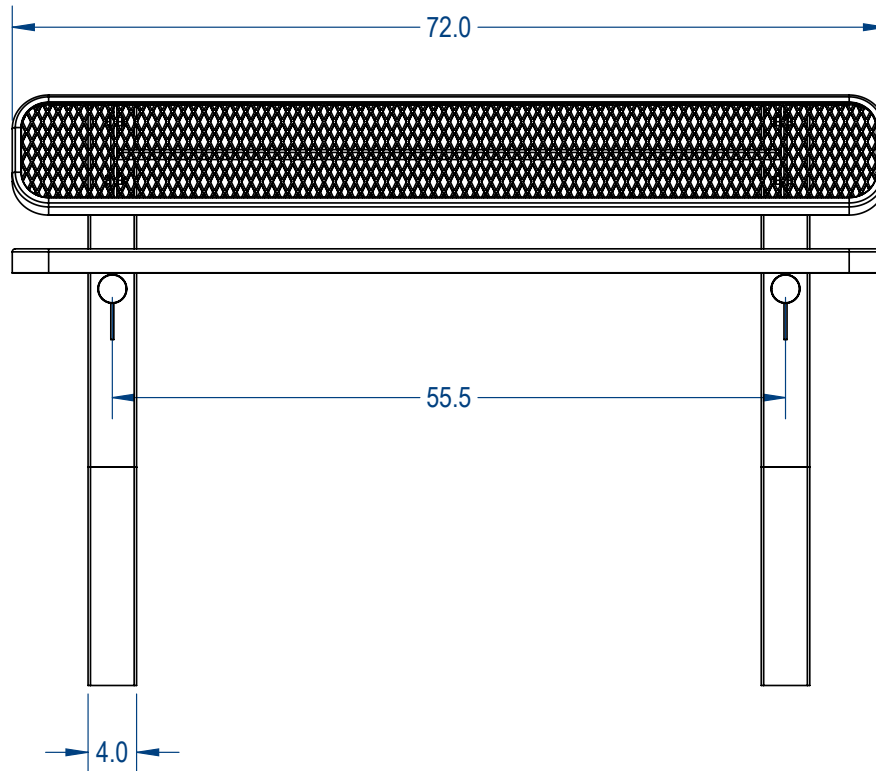

SKU: 766be175
 Variations:
 766be175-1
 766be175-9
 766be175-17
 766be175-25
 766be175-33
 766be175-41
 766be175-49
 766be175-57
 766be175-65
 766be175-73
 766be175-81
 766be175-89
 766be175-97
 766be175-105
 766be175-113
 766be175-121
 766be175-129
 766be175-137
 766be175-145
 766be175-153
 766be175-161
 766be175-169

	NAME	DATE
DRAWN	GM	8/1/2017
SALES APPR.		
CLIENT APPR.		
MFG APPR.		
Q.A.		

Design By -

CADWorksPro
Chicago, IL

www.cadworkspro.com

ParkTastic

TITLE:

Single Sided Pedestal Bench

Expanded Version

SIZE
A

DWG. NO.

766be175

REV

WEIGHT:

SHEET 2 OF 3