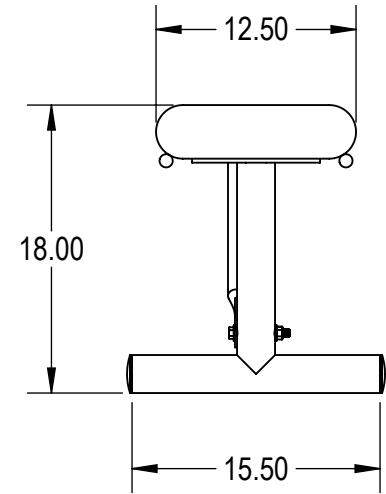

SKU: 766be170
Variations:
766be170-4
766be170-10
766be170-16
766be170-22
766be170-28
766be170-34
766be170-40
766be170-46
766be170-52
766be170-58
766be170-64
766be170-70
766be170-76
766be170-82
766be170-88
766be170-94
766be170-100
766be170-106
766be170-112
766be170-118
766be170-124
766be170-130

ParkTastic

Manufactured For:

PROPRIETARY AND CONFIDENTIAL

THE INFORMATION CONTAINED IN THIS DRAWING IS THE SOLE PROPERTY OF Park Warehouse, LLC. 5301 North Federal Highway, Suite 140, Boca Raton, FL. ANY REPRODUCTION IN PART OR AS A WHOLE WITHOUT THE WRITTEN PERMISSION OF Park Warehouse, LLC. 5301 North Federal Highway, Suite 140, Boca Raton, FL. IS PROHIBITED.

	NAME	DATE
DRAWN	GM	8/9/2017
SALES APPR.		
CLIENT APPR.		
MFG APPR.		
Q.A.		

Design By -
CADWorksPro
Chicago, IL
www.cadworkspro.com

ParkTastic		
TITLE: Rolled Bench - No Back Portable - Slatted Steel		
SIZE A	DWG. NO. 766be170	REV
WEIGHT:		SHEET 2 OF 2