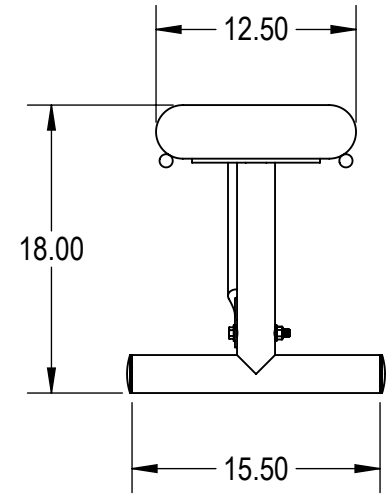

SKU: 766be170
Variations:
766be170-1
766be170-7
766be170-13
766be170-19
766be170-25
766be170-31
766be170-37
766be170-43
766be170-49
766be170-55
766be170-61
766be170-67
766be170-73
766be170-79
766be170-85
766be170-91
766be170-97
766be170-103
766be170-109
766be170-115
766be170-121
766be170-127

ParkTastic

Manufactured For:

PROPRIETARY AND CONFIDENTIAL

THE INFORMATION CONTAINED IN THIS DRAWING IS THE SOLE PROPERTY OF Park Warehouse, LLC. 5301 North Federal Highway, Suite 140, Boca Raton, FL. ANY REPRODUCTION IN PART OR AS A WHOLE WITHOUT THE WRITTEN PERMISSION OF Park Warehouse, LLC. 5301 North Federal Highway, Suite 140, Boca Raton, FL. IS PROHIBITED.

	NAME	DATE
DRAWN	GM	8/9/2017
SALES APPR.		
CLIENT APPR.		
MFG APPR.		
Q.A.		

Design By -

CADWorksPro
Chicago, IL

www.cadworkspro.com

ParkTastic

TITLE:

Rolled Bench - No Back
Portable - Slatted Steel

SIZE	DWG. NO.	REV
A	766be170	

WEIGHT:

SHEET 2 OF 2