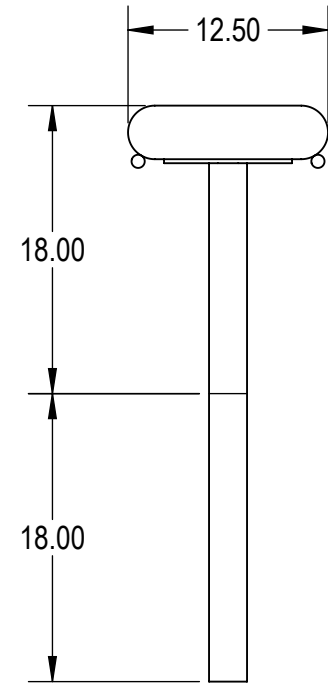

	NAME	DATE
DRAWN	GM	8/9/2017
SALES APPR.		
CLIENT APPR.		
MFG APPR.		
Q.A.		

Design By -
CADWorksPro
 Chicago, IL
www.cadworkspro.com

ParkTastic		
TITLE: Rolled Bench - No Back InGround - Slatted Steel		
SIZE A	DWG. NO. 766be170	REV
WEIGHT:		SHEET 2 OF 2