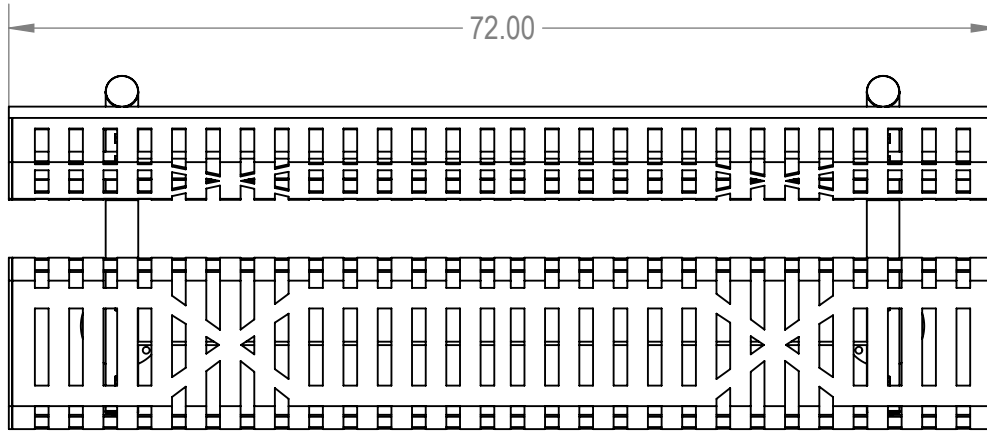

SKU: 766be165

- Variations:
 766be165-6
 766be165-12
 766be165-18
 766be165-24
 766be165-30
 766be165-36
 766be165-42
 766be165-48
 766be165-54
 766be165-60
 766be165-66
 766be165-72
 766be165-78
 766be165-84
 766be165-90
 766be165-96
 766be165-102
 766be165-108
 766be165-114
 766be165-120
 766be165-126
 766be165-132

ParkTastic

Manufactured For:

PROPRIETARY AND CONFIDENTIAL

THE INFORMATION CONTAINED IN THIS DRAWING IS THE SOLE PROPERTY OF Park Warehouse, LLC. 5301 North Federal Highway, Suite 140, Boca Raton, FL. ANY REPRODUCTION IN PART OR AS A WHOLE WITHOUT THE WRITTEN PERMISSION OF Park Warehouse, LLC. 5301 North Federal Highway, Suite 140, Boca Raton, FL. IS PROHIBITED.

	NAME	DATE
DRAWN	GM	8/9/2017
SALES APPR.		
CLIENT APPR.		
MFG APPR.		
Q.A.		

Design By -

CADWorksPro
Chicago, IL

www.cadworkspro.com

ParkTastic

TITLE:

Rolled Bench with Back
Surface Mnt - Slatted Steel

SIZE	DWG. NO.	REV
A	766be165	