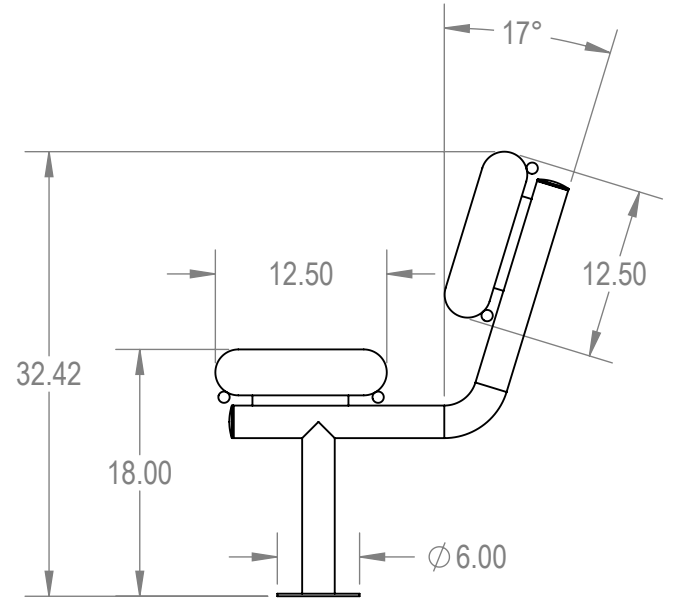

SKU: 766be165  
 Variations:  
 766be165-3  
 766be165-9  
 766be165-15  
 766be165-21  
 766be165-27  
 766be165-33  
 766be165-39  
 766be165-45  
 766be165-51  
 766be165-57  
 766be165-63  
 766be165-69  
 766be165-75  
 766be165-81  
 766be165-87  
 766be165-93  
 766be165-99  
 766be165-105  
 766be165-111  
 766be165-117  
 766be165-123  
 766be165-129

Manufactured For:

**PROPRIETARY AND CONFIDENTIAL**  
 THE INFORMATION CONTAINED IN THIS DRAWING IS THE SOLE PROPERTY OF Park Warehouse, LLC. 5301 North Federal Highway, Suite 140, Boca Raton, FL. ANY REPRODUCTION IN PART OR AS A WHOLE WITHOUT THE WRITTEN PERMISSION OF Park Warehouse, LLC. 5301 North Federal Highway, Suite 140, Boca Raton, FL. IS PROHIBITED.

	NAME	DATE
DRAWN	GM	8/9/2017
SALES APPR.		
CLIENT APPR.		
MFG APPR.		
Q.A.		
Design By -		
CADWorksPro Chicago, IL		
www.cadworkspro.com		

<b>ParkTastic</b>		
TITLE:		
<b>Rolled Bench with Back</b>		
<b>Surface Mnt - Slatted Steel</b>		
SIZE	DWG. NO.	REV
<b>A</b>	<b>766be165</b>	
WEIGHT:		SHEET 2 OF 2