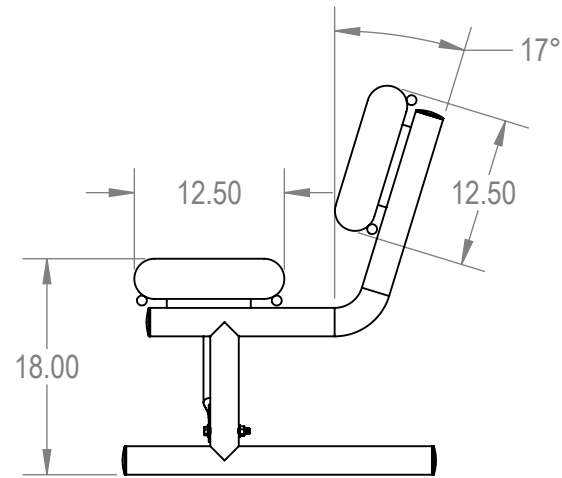

SKU: 766be165

- Variations:
- 766be165-4
- 766be165-10
- 766be165-16
- 766be165-22
- 766be165-28
- 766be165-34
- 766be165-40
- 766be165-46
- 766be165-52
- 766be165-58
- 766be165-64
- 766be165-70
- 766be165-76
- 766be165-82
- 766be165-88
- 766be165-94
- 766be165-100
- 766be165-106
- 766be165-112
- 766be165-118
- 766be165-124
- 766be165-130

ParkTastic

Manufactured For:

PROPRIETARY AND CONFIDENTIAL

THE INFORMATION CONTAINED IN THIS DRAWING IS THE SOLE PROPERTY OF Park Warehouse, LLC. 5301 North Federal Highway, Suite 140, Boca Raton, FL. ANY REPRODUCTION IN PART OR AS A WHOLE WITHOUT THE WRITTEN PERMISSION OF Park Warehouse, LLC. 5301 North Federal Highway, Suite 140, Boca Raton, FL. IS PROHIBITED.

	NAME	DATE
DRAWN	GM	8/9/2017
SALES APPR.		
CLIENT APPR.		
MFG APPR.		
Q.A.		

Design By -

CADWorksPro
Chicago, IL

www.cadworkspro.com

ParkTastic

TITLE:

Rolled Bench with Back
Portable- Slatted Steel

SIZE	DWG. NO.	REV
A	766be165	

WEIGHT:

SHEET 2 OF 2