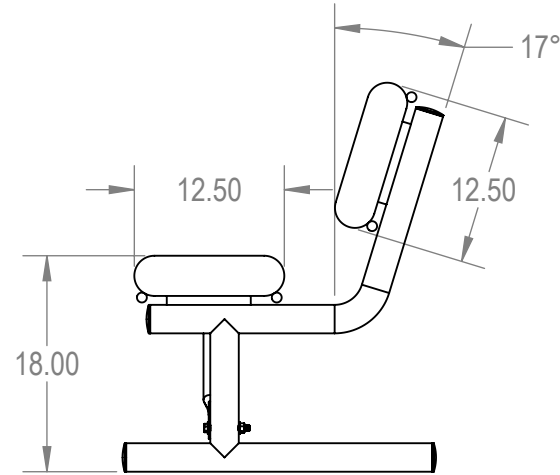

SKU: 766be165
Variations:
766be165-1
766be165-7
766be165-13
766be165-19
766be165-25
766be165-31
766be165-37
766be165-43
766be165-49
766be165-55
766be165-61
766be165-67
766be165-73
766be165-79
766be165-85
766be165-91
766be165-97
766be165-103
766be165-109
766be165-115
766be165-121
766be165-127

ParkTastic

Manufactured For:

PROPRIETARY AND CONFIDENTIAL
THE INFORMATION CONTAINED IN THIS DRAWING IS THE SOLE PROPERTY OF Park Warehouse, LLC. 5301 North Federal Highway, Suite 140, Boca Raton, FL. ANY REPRODUCTION IN PART OR AS A WHOLE WITHOUT THE WRITTEN PERMISSION OF Park Warehouse, LLC. 5301 North Federal Highway, Suite 140, Boca Raton, FL. IS PROHIBITED.

	NAME	DATE
DRAWN	GM	8/9/2017
SALES APPR.		
CLIENT APPR.		
MFG APPR.		
Q.A.		

Design By -
CADWorksPro
Chicago, IL
www.cadworkspro.com

ParkTastic		
TITLE: Rolled Bench with Back Portable- Slatted Steel		
SIZE A	DWG. NO. 766be165	REV
WEIGHT:		SHEET 2 OF 2