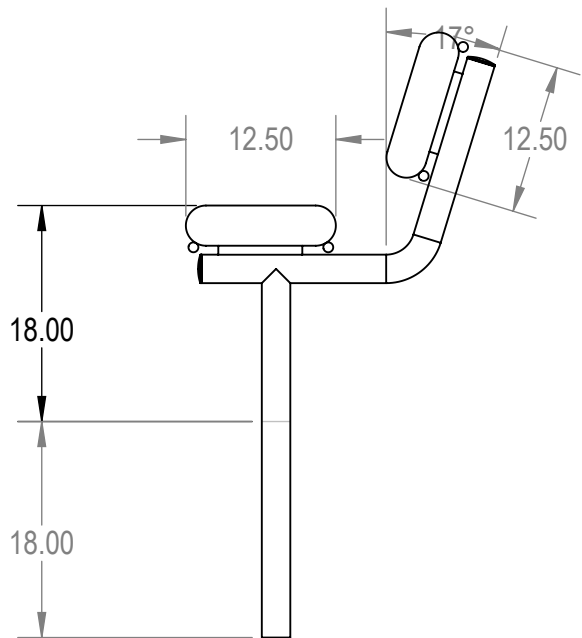

SKU: 766be165  
 Variations:  
 766be165-5  
 766be165-11  
 766be165-17  
 766be165-23  
 766be165-29  
 766be165-35  
 766be165-41  
 766be165-47  
 766be165-53  
 766be165-59  
 766be165-65  
 766be165-71  
 766be165-77  
 766be165-83  
 766be165-89  
 766be165-95  
 766be165-101  
 766be165-107  
 766be165-113  
 766be165-119  
 766be165-125  
 766be165-131

**PROPRIETARY AND CONFIDENTIAL**  
 THE INFORMATION CONTAINED IN THIS DRAWING IS THE SOLE PROPERTY OF Park Warehouse, LLC. 5301 North Federal Highway, Suite 140, Boca Raton, FL. ANY REPRODUCTION IN PART OR AS A WHOLE WITHOUT THE WRITTEN PERMISSION OF Park Warehouse, LLC. 5301 North Federal Highway, Suite 140, Boca Raton, FL. IS PROHIBITED.

	NAME	DATE
DRAWN	GM	8/9/2017
SALES APPR.		
CLIENT APPR.		
MFG APPR.		
Q.A.		
Design By -		
CADWorksPro Chicago, IL		
www.cadworkspro.com		

<b>ParkTastic</b>		
TITLE:		
<b>Rolled Bench with Back InGround- Slatted Steel</b>		
SIZE	DWG. NO.	REV
<b>A</b>	<b>766be165</b>	
WEIGHT:		SHEET 2 OF 2