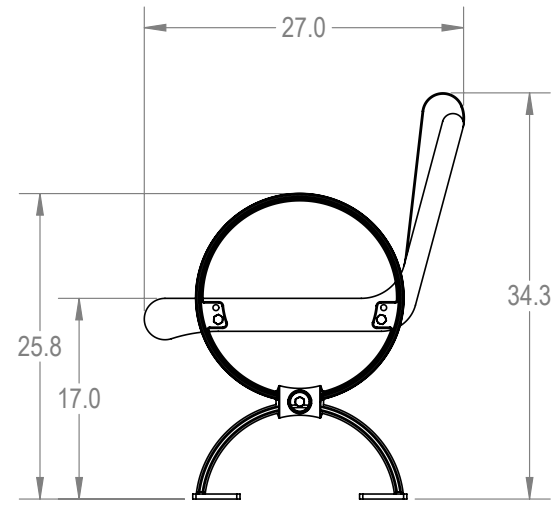

SKU: 766be150
 Variations:
 766be150-1
 766be150-3
 766be150-5
 766be150-7
 766be150-9
 766be150-11
 766be150-13
 766be150-15
 766be150-17
 766be150-19
 766be150-21
 766be150-23
 766be150-25
 766be150-27
 766be150-29
 766be150-31
 766be150-33
 766be150-35
 766be150-37
 766be150-39
 766be150-41
 766be150-43
 766be150-45
 766be150-47
 766be150-49
 766be150-51
 766be150-53
 766be150-55
 766be150-57
 766be150-59
 766be150-61
 766be150-63
 766be150-65
 766be150-67
 766be150-69

	NAME	DATE
DRAWN	GM	5/14/2017
SALES APPR.		
ENG APPR.		
MFG APPR.		
Q.A.		

DESIGNED BY:
CADWorksPro
 Chicago, IL
www.cadworkspro.com

ParkTastic		
TITLE: Village Bench with Back Version		
SIZE A	DWG. NO. 766be150	REV
SCALE: 1:14	WEIGHT:	SHEET 2 OF 3