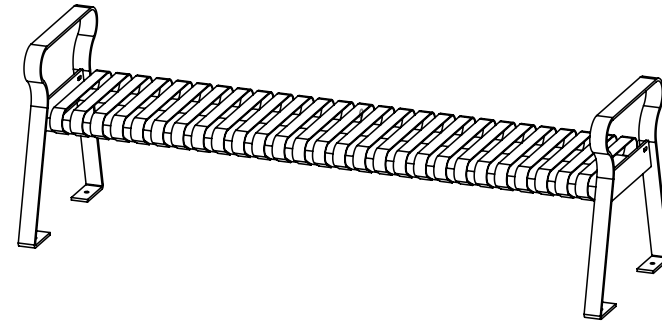

SKU: 766be140

Variations:

- 766be140-2
- 766be140-4
- 766be140-6
- 766be140-8
- 766be140-10
- 766be140-12
- 766be140-14
- 766be140-16
- 766be140-18
- 766be140-20
- 766be140-22
- 766be140-24
- 766be140-26
- 766be140-28
- 766be140-30
- 766be140-32
- 766be140-34
- 766be140-36
- 766be140-38
- 766be140-40
- 766be140-42
- 766be140-44
- 766be140-46
- 766be140-48
- 766be140-50
- 766be140-52
- 766be140-54
- 766be140-56
- 766be140-58
- 766be140-60
- 766be140-62
- 766be140-64
- 766be140-66
- 766be140-68
- 766be140-70

ParkTastic

Manufactured By:

PROPRIETARY AND CONFIDENTIAL

THE INFORMATION CONTAINED IN THIS DRAWING IS THE SOLE PROPERTY OF Park Warehouse, LLC. 5301 North Federal Highway, Suite 140, Boca Raton, FL. ANY REPRODUCTION IN PART OR AS A WHOLE WITHOUT THE WRITTEN PERMISSION OF Park Warehouse, LLC. 5301 North Federal Highway, Suite 140, Boca Raton, FL. IS PROHIBITED.

	NAME	DATE
DRAWN	GM	5/14/2017
SALES APPR.		
CLIENT APPR.		
MFG APPR.		
Q.A.		

Design By -

CADWorksPro
Chicago, IL

www.cadworkspro.com

ParkTastic

TITLE:

Strap Park Bench - No Back

SIZE	DWG. NO.	REV
A	766be140	