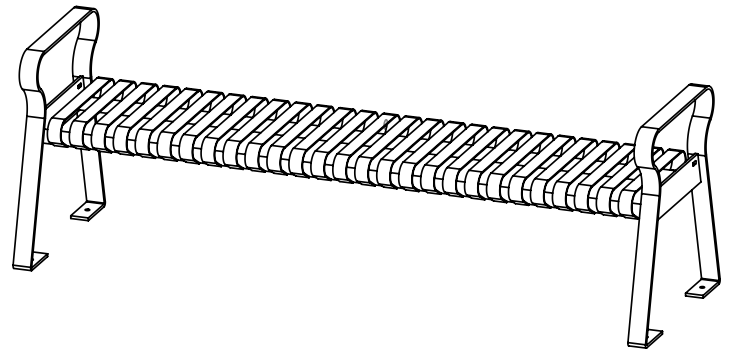

- SKU: 766be140  
 Variations:  
 766be140-1  
 766be140-3  
 766be140-5  
 766be140-7  
 766be140-9  
 766be140-11  
 766be140-13  
 766be140-15  
 766be140-17  
 766be140-19  
 766be140-21  
 766be140-23  
 766be140-25  
 766be140-27  
 766be140-29  
 766be140-31  
 766be140-33  
 766be140-35  
 766be140-37  
 766be140-39  
 766be140-41  
 766be140-43  
 766be140-45  
 766be140-47  
 766be140-49  
 766be140-51  
 766be140-53  
 766be140-55  
 766be140-57  
 766be140-59  
 766be140-61  
 766be140-63  
 766be140-65  
 766be140-67  
 766be140-69

**ParkTastic**

Manufactured By:

**PROPRIETARY AND CONFIDENTIAL**  
 THE INFORMATION CONTAINED IN THIS DRAWING IS THE SOLE PROPERTY OF Park Warehouse, LLC. 5301 North Federal Highway, Suite 140, Boca Raton, FL. ANY REPRODUCTION IN PART OR AS A WHOLE WITHOUT THE WRITTEN PERMISSION OF Park Warehouse, LLC. 5301 North Federal Highway, Suite 140, Boca Raton, FL. IS PROHIBITED.

	NAME	DATE
DRAWN	GM	5/14/2017
SALES APPR.		
CLIENT APPR.		
MFG APPR.		
Q.A.		

Design By -  
**CADWorksPro**  
 Chicago, IL  
[www.cadworkspro.com](http://www.cadworkspro.com)

<b>ParkTastic</b>		
TITLE: <b>Strap Park Bench - No Back</b>		
SIZE <b>A</b>	DWG. NO. <b>766be140</b>	REV
WEIGHT:		SHEET 1 OF 1