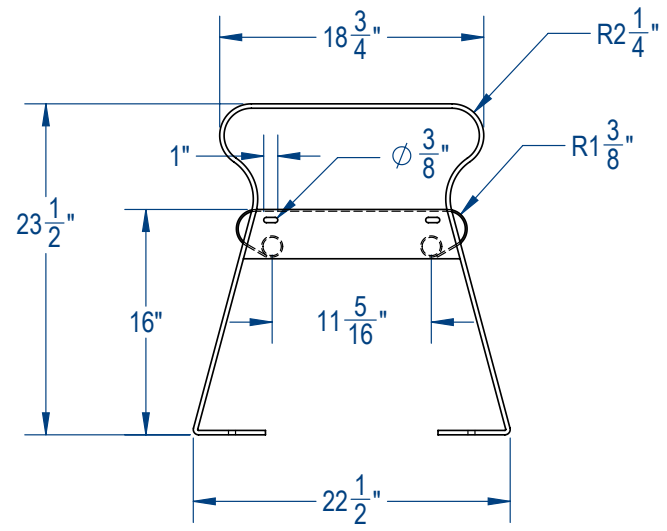

- SKU: 766be140  
 Variations:  
 766be140-1  
 766be140-3  
 766be140-5  
 766be140-7  
 766be140-9  
 766be140-11  
 766be140-13  
 766be140-15  
 766be140-17  
 766be140-19  
 766be140-21  
 766be140-23  
 766be140-25  
 766be140-27  
 766be140-29  
 766be140-31  
 766be140-33  
 766be140-35  
 766be140-37  
 766be140-39  
 766be140-41  
 766be140-43  
 766be140-45  
 766be140-47  
 766be140-49  
 766be140-51  
 766be140-53  
 766be140-55  
 766be140-57  
 766be140-59  
 766be140-61  
 766be140-63  
 766be140-65  
 766be140-67  
 766be140-69

	NAME	DATE
DRAWN	GM	5/14/2017
SALES APPR.		
CLIENT APPR.		
MFG APPR.		
Q.A.		

Design By -  
**CADWorksPro**  
 Chicago, IL  
[www.cadworkspro.com](http://www.cadworkspro.com)

<b>ParkTastic</b>		
TITLE: <b>Strap Park Bench - No Back</b>		
SIZE <b>A</b>	DWG. NO. <b>766be140</b>	REV
WEIGHT:		SHEET 1 OF 1