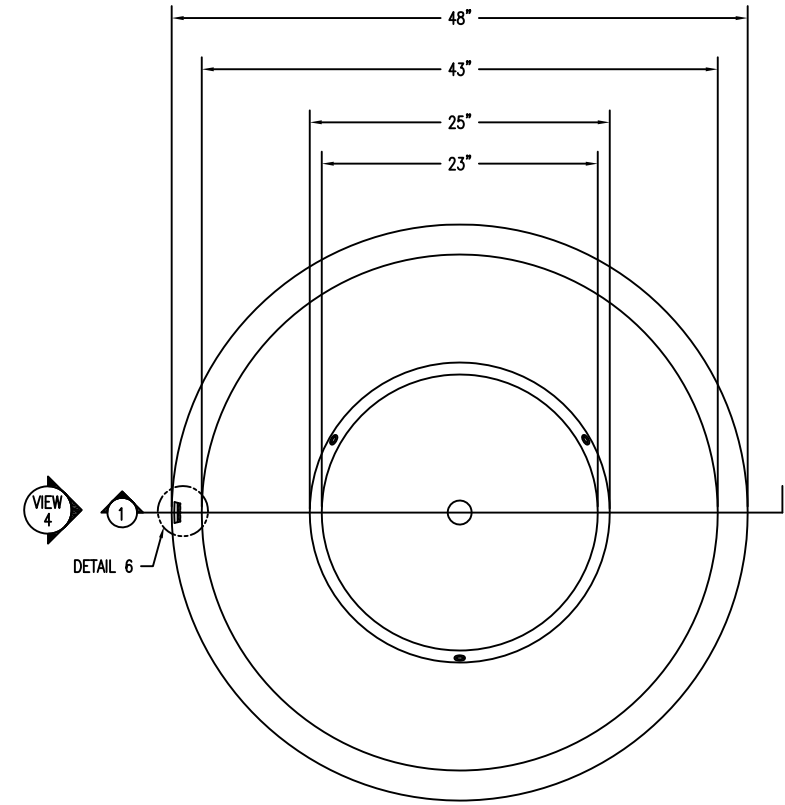

1 PLANTER CROSS SECTION
Scale: 1/8" = 1"

3 PLANTER BOTTOM VIEW
Scale: 1/8" = 1"

5 BLOWN UP CROSS SECTION OF RECESS AREA
Scale: 1/2" = 1"

6 TOP VIEW OF RECESS BLOCK OUT FOR EMBLEM
Scale: 1/2" = 1"

2 PLANTER TOP VIEW
Scale: 1/8" = 1"

4 ELEVATION VIEW
Scale: 1/8" = 1"

7 FRONT VIEW OF RECESS BLOCK OUT FOR EMBLEM
Scale: 1/2" = 1"

PROPRIETARY AND CONFIDENTIAL
THE INFORMATION CONTAINED IN THIS DRAWING IS THE SOLE PROPERTY OF Park Warehouse, LLC. 5301 North Federal Highway, Suite 140, Boca Raton, FL. ANY REPRODUCTION IN PART OR AS A WHOLE WITHOUT THE WRITTEN PERMISSION OF Park Warehouse, LLC. 5301 North Federal Highway, Suite 140, Boca Raton, FL. IS PROHIBITED.