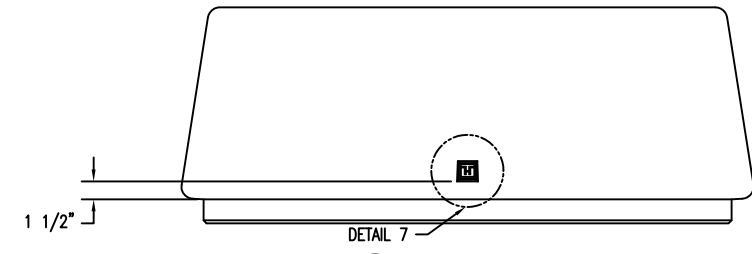

1 PLANTER CROSS SECTION
Scale: 1/8" = 1"

3 PLANTER BOTTOM VIEW
Scale: 1/8" = 1"

5 BLOWN UP CROSS SECTION OF RECESS AREA
Scale: 1/2" = 1"

6 TOP VIEW OF RECESS BLOCK OUT FOR EMBLEM
Scale: 1/2" = 1"

2 PLANTER TOP VIEW
Scale: 1/8" = 1"

4 ELEVATION VIEW
Scale: 1/8" = 1"

7 FRONT VIEW OF RECESS BLOCK OUT FOR EMBLEM
Scale: 1/2" = 1"

PROPRIETARY AND CONFIDENTIAL
THE INFORMATION CONTAINED IN THIS DRAWING IS THE SOLE PROPERTY OF Park Warehouse, LLC. 5301 North Federal Highway, Suite 140, Boca Raton, FL. ANY REPRODUCTION IN PART OR AS A WHOLE WITHOUT THE WRITTEN PERMISSION OF Park Warehouse, LLC. 5301 North Federal Highway, Suite 140, Boca Raton, FL. IS PROHIBITED.