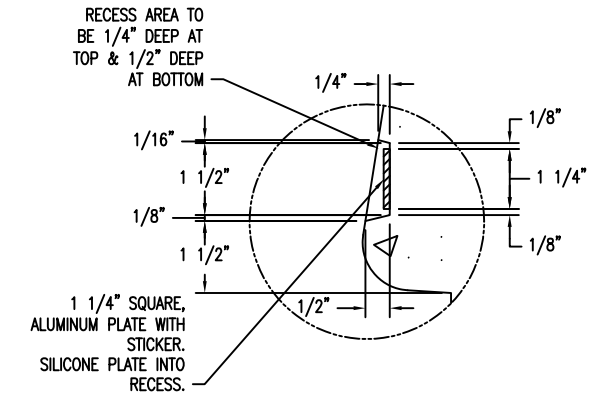

1 PLANTER CROSS SECTION
Scale: 1/8" = 1"

3 PLANTER BOTTOM VIEW
Scale: 1/8" = 1"

5 BLOWN UP CROSS SECTION OF RECESS AREA
Scale: 1/2" = 1"

6 TOP VIEW OF RECESS BLOCK OUT FOR EMBLEM
Scale: 1/2" = 1"

2 PLANTER TOP VIEW
Scale: 1/8" = 1"

4 ELEVATION VIEW
Scale: 1/8" = 1"

7 FRONT VIEW OF RECESS BLOCK OUT FOR EMBLEM
Scale: 1/2" = 1"

PROPRIETARY AND CONFIDENTIAL
THE INFORMATION CONTAINED IN THIS DRAWING IS THE SOLE PROPERTY OF Park Warehouse, LLC. 5301 North Federal Highway, Suite 140, Boca Raton, FL. ANY REPRODUCTION IN PART OR AS A WHOLE WITHOUT THE WRITTEN PERMISSION OF Park Warehouse, LLC. 5301 North Federal Highway, Suite 140, Boca Raton, FL. IS PROHIBITED.