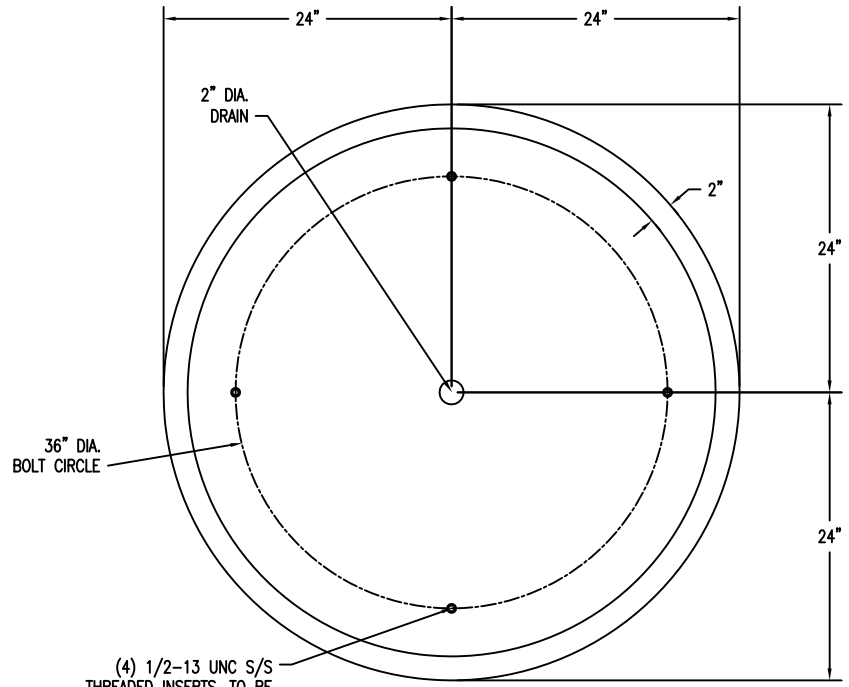

1 PLANTER CROSS SECTION
Scale: 1/8" = 1"

3 PLANTER BOTTOM VIEW
Scale: 1/8" = 1"

5 BLOWN UP CROSS SECTION OF RECESS AREA
Scale: 1/2" = 1"

6 TOP VIEW OF RECESS BLOCK OUT FOR EMBLEM
Scale: 1/2" = 1"

2 PLANTER TOP VIEW
Scale: 1/8" = 1"

4 ELEVATION VIEW
Scale: 1/8" = 1"

7 FRONT VIEW OF RECESS BLOCK OUT FOR EMBLEM
Scale: 1/2" = 1"

PROPRIETARY AND CONFIDENTIAL
THE INFORMATION CONTAINED IN THIS DRAWING IS THE SOLE PROPERTY OF Park Warehouse, LLC. 5301 North Federal Highway, Suite 140, Boca Raton, FL. ANY REPRODUCTION IN PART OR AS A WHOLE WITHOUT THE WRITTEN PERMISSION OF Park Warehouse, LLC. 5301 North Federal Highway, Suite 140, Boca Raton, FL. IS PROHIBITED.