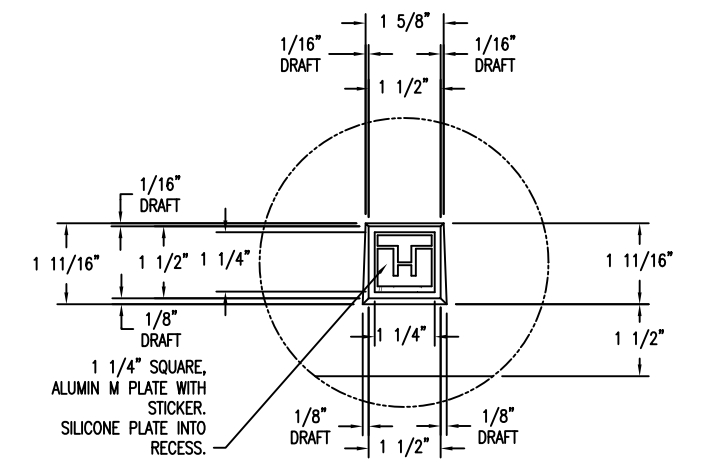

1 PLANTER CROSS SECTION
Scale: 1/8" = 1"

3 PLANTER BOTTOM VIEW
Scale: 1/8" = 1"

5 BLOWN UP CROSS SECTION OF RECESS AREA
Scale: 1/2" = 1"

6 TOP VIEW OF RECESS BLOCK OUT FOR EMBLEM
Scale: 1/2" = 1"

2 PLANTER TOP VIEW
Scale: 1/8" = 1"

4 ELEVATION VIEW
Scale: 1/8" = 1"

7 FRONT VIEW OF RECESS BLOCK OUT FOR EMBLEM
Scale: 1/2" = 1"

PROPRIETARY AND CONFIDENTIAL
THE INFORMATION CONTAINED IN THIS DRAWING IS THE SOLE PROPERTY OF Park Warehouse, LLC. 5301 North Federal Highway, Suite 140, Boca Raton, FL. ANY REPRODUCTION IN PART OR AS A WHOLE WITHOUT THE WRITTEN PERMISSION OF Park Warehouse, LLC. 5301 North Federal Highway, Suite 140, Boca Raton, FL. IS PROHIBITED.