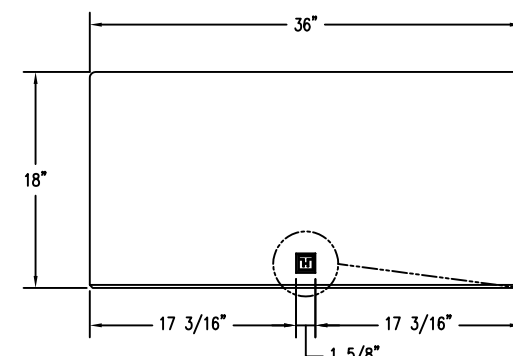

1 PLANTER CROSS SECTION
Scale: 1 1/2" = 1'

A ELEVATION VIEW
Scale: 1 1/2" = 1'

B ELEVATION VIEW
Scale: 1 1/2" = 1'

2 PLANTER TOP VIEW
Scale: 1 1/2" = 1'

C ELEVATION VIEW
Scale: 1 1/2" = 1'

D ELEVATION VIEW
Scale: 1 1/2" = 1'

4 RECESS BLOCK OUT FOR EMBLEM
Scale: 1/2" = 1'

3 PLANTER BOTTOM VIEW
Scale: 1 1/2" = 1'

PROPRIETARY AND CONFIDENTIAL
THE INFORMATION CONTAINED IN THIS DRAWING IS THE SOLE PROPERTY OF Park Warehouse, LLC. 5301 North Federal Highway, Suite 140, Boca Raton, FL. ANY REPRODUCTION IN PART OR AS A WHOLE WITHOUT THE WRITTEN PERMISSION OF Park Warehouse, LLC. 5301 North Federal Highway, Suite 140, Boca Raton, FL. IS PROHIBITED.