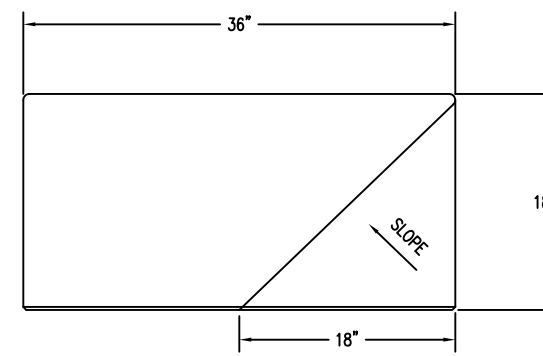

1 PLANTER CROSS SECTION
Scale: 1 1/2" = 1'

A ELEVATION VIEW
Scale: 1 1/2" = 1'

B ELEVATION VIEW
Scale: 1 1/2" = 1'

2 PLANTER TOP VIEW
Scale: 1 1/2" = 1'

C ELEVATION VIEW
Scale: 1 1/2" = 1'

D ELEVATION VIEW
Scale: 1 1/2" = 1'

4 RECESS BLOCK OUT FOR EMBLEM
Scale: 1/2" = 1'

3 PLANTER BOTTOM VIEW
Scale: 1 1/2" = 1'

PROPRIETARY AND CONFIDENTIAL
THE INFORMATION CONTAINED IN THIS DRAWING IS THE SOLE PROPERTY OF Park Warehouse, LLC. 5301 North Federal Highway, Suite 140, Boca Raton, FL. ANY REPRODUCTION IN PART OR AS A WHOLE WITHOUT THE WRITTEN PERMISSION OF Park Warehouse, LLC. 5301 North Federal Highway, Suite 140, Boca Raton, FL. IS PROHIBITED.