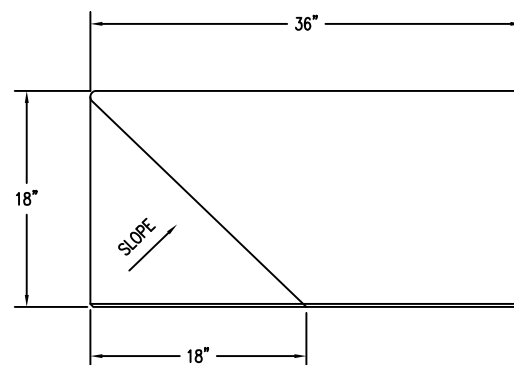

1 PLANTER CROSS SECTION
Scale: 1 1/2" = 1'

A ELEVATION VIEW
Scale: 1 1/2" = 1'

B ELEVATION VIEW
Scale: 1 1/2" = 1'

2 PLANTER TOP VIEW
Scale: 1 1/2" = 1'

C ELEVATION VIEW
Scale: 1 1/2" = 1'

D ELEVATION VIEW
Scale: 1 1/2" = 1'

4 RECESS BLOCK OUT FOR EMBLEM
Scale: 1/2" = 1'

3 PLANTER BOTTOM VIEW
Scale: 1 1/2" = 1'

PROPRIETARY AND CONFIDENTIAL
THE INFORMATION CONTAINED IN THIS DRAWING IS THE SOLE PROPERTY OF Park Warehouse, LLC. 5301 North Federal Highway, Suite 140, Boca Raton, FL. ANY REPRODUCTION IN PART OR AS A WHOLE WITHOUT THE WRITTEN PERMISSION OF Park Warehouse, LLC. 5301 North Federal Highway, Suite 140, Boca Raton, FL. IS PROHIBITED.