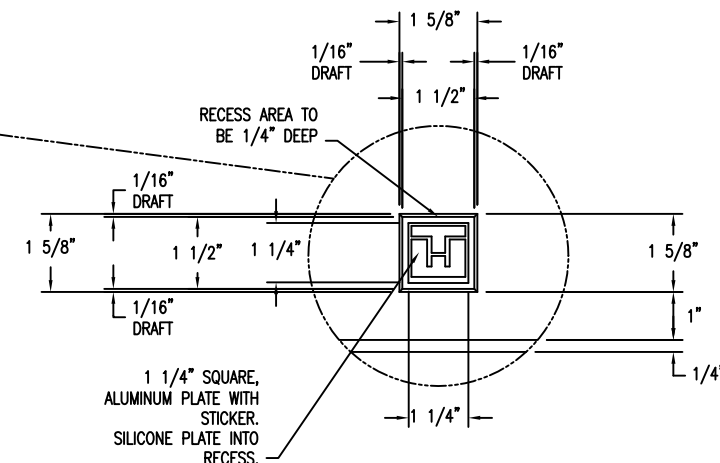

1 PLANTER CROSS SECTION
Scale: 1 1/2" = 1'

A ELEVATION VIEW
Scale: 1 1/2" = 1'

B ELEVATION VIEW
Scale: 1 1/2" = 1'

2 PLANTER TOP VIEW
Scale: 1 1/2" = 1'

C ELEVATION VIEW
Scale: 1 1/2" = 1'

D ELEVATION VIEW
Scale: 1 1/2" = 1'

4 RECESS BLOCK OUT FOR EMBLEM
Scale: 1/2" = 1'

3 PLANTER BOTTOM VIEW
Scale: 1 1/2" = 1'

PROPRIETARY AND CONFIDENTIAL
THE INFORMATION CONTAINED IN THIS DRAWING IS THE SOLE PROPERTY OF Park Warehouse, LLC. 5301 North Federal Highway, Suite 140, Boca Raton, FL. ANY REPRODUCTION IN PART OR AS A WHOLE WITHOUT THE WRITTEN PERMISSION OF Park Warehouse, LLC. 5301 North Federal Highway, Suite 140, Boca Raton, FL. IS PROHIBITED.