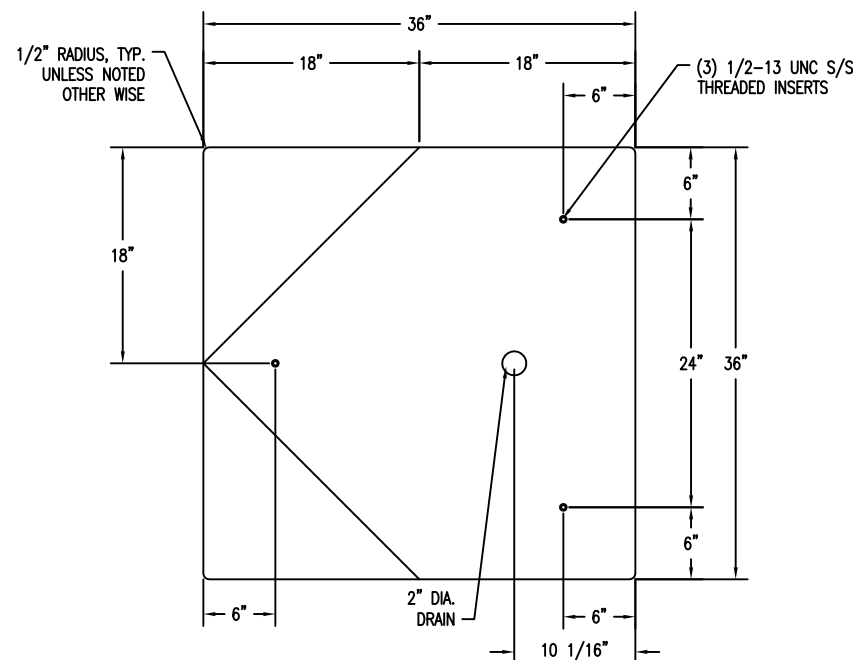

1 PLANTER CROSS SECTION
Scale: 1 1/2" = 1'

A ELEVATION VIEW
Scale: 1 1/2" = 1'

B ELEVATION VIEW
Scale: 1 1/2" = 1'

2 PLANTER TOP VIEW
Scale: 1 1/2" = 1'

C ELEVATION VIEW
Scale: 1 1/2" = 1'

D ELEVATION VIEW
Scale: 1 1/2" = 1'

4 RECESS BLOCK OUT FOR EMBLEM
Scale: 1/2" = 1'

3 PLANTER BOTTOM VIEW
Scale: 1 1/2" = 1'

PROPRIETARY AND CONFIDENTIAL
THE INFORMATION CONTAINED IN THIS DRAWING IS THE SOLE PROPERTY OF Park Warehouse, LLC. 5301 North Federal Highway, Suite 140, Boca Raton, FL. ANY REPRODUCTION IN PART OR AS A WHOLE WITHOUT THE WRITTEN PERMISSION OF Park Warehouse, LLC. 5301 North Federal Highway, Suite 140, Boca Raton, FL. IS PROHIBITED.