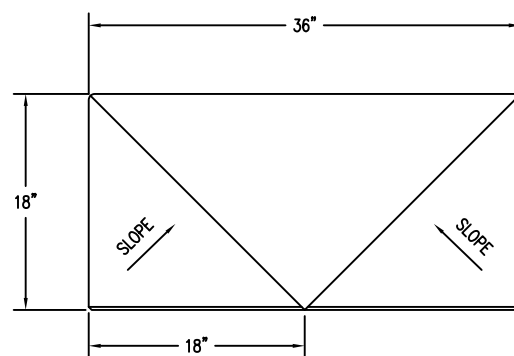

1 PLANTER CROSS SECTION
Scale: 1 1/2" = 1'

A ELEVATION VIEW
Scale: 1 1/2" = 1'

B ELEVATION VIEW
Scale: 1 1/2" = 1'

2 PLANTER TOP VIEW
Scale: 1 1/2" = 1'

C ELEVATION VIEW
Scale: 1 1/2" = 1'

D ELEVATION VIEW
Scale: 1 1/2" = 1'

4 RECESS BLOCK OUT FOR EMBLEM
Scale: 1/2" = 1'

3 PLANTER BOTTOM VIEW
Scale: 1 1/2" = 1'

PROPRIETARY AND CONFIDENTIAL
THE INFORMATION CONTAINED IN THIS DRAWING IS THE SOLE PROPERTY OF Park Warehouse, LLC. 5301 North Federal Highway, Suite 140, Boca Raton, FL. ANY REPRODUCTION IN PART OR AS A WHOLE WITHOUT THE WRITTEN PERMISSION OF Park Warehouse, LLC. 5301 North Federal Highway, Suite 140, Boca Raton, FL. IS PROHIBITED.