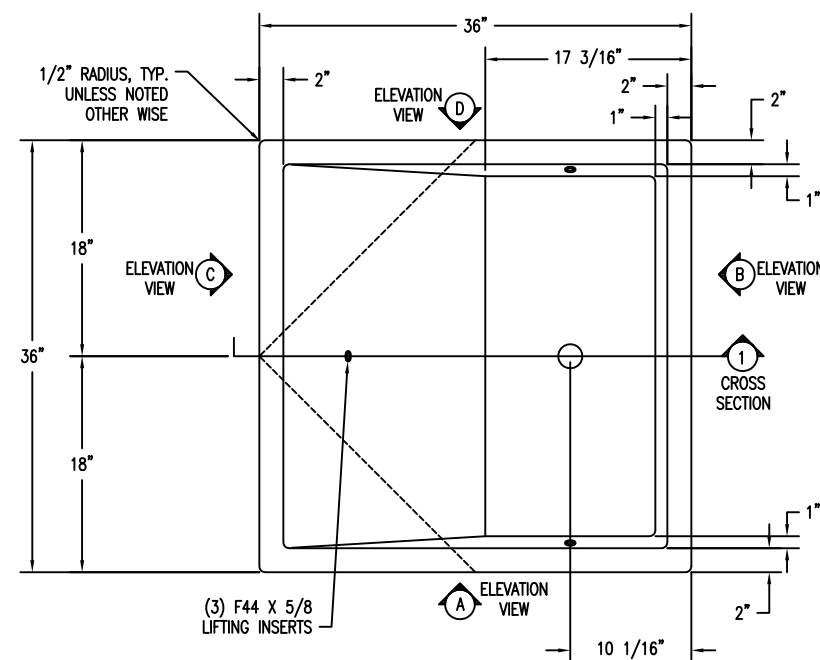

1 PLANTER CROSS SECTION
Scale: 1 1/2" = 1'

A ELEVATION VIEW
Scale: 1 1/2" = 1'

B ELEVATION VIEW
Scale: 1 1/2" = 1'

2 PLANTER TOP VIEW
Scale: 1 1/2" = 1'

C ELEVATION VIEW
Scale: 1 1/2" = 1'

D ELEVATION VIEW
Scale: 1 1/2" = 1'

4 RECESS BLOCK OUT FOR EMBLEM
Scale: 1/2" = 1'

3 PLANTER BOTTOM VIEW
Scale: 1 1/2" = 1'

PROPRIETARY AND CONFIDENTIAL
THE INFORMATION CONTAINED IN THIS DRAWING IS THE SOLE PROPERTY OF Park Warehouse, LLC. 5301 North Federal Highway, Suite 140, Boca Raton, FL. ANY REPRODUCTION IN PART OR AS A WHOLE WITHOUT THE WRITTEN PERMISSION OF Park Warehouse, LLC. 5301 North Federal Highway, Suite 140, Boca Raton, FL. IS PROHIBITED.