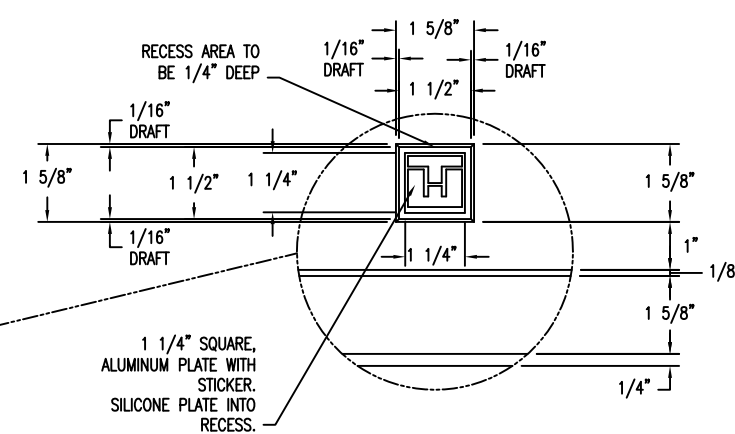

1 PLANTER CROSS SECTION
Scale: 1/8" = 1"

3 PLANTER BOTTOM VIEW
Scale: 1/8" = 1"

2 PLANTER TOP VIEW
Scale: 1/8" = 1"

4 ELEVATION VIEW
Scale: 1/8" = 1"

5 RECESS BLOCK OUT FOR EMBLEM
Scale: 1/2" = 1"

PROPRIETARY AND CONFIDENTIAL
THE INFORMATION CONTAINED IN THIS DRAWING IS THE SOLE PROPERTY OF Park Warehouse, LLC. 5301 North Federal Highway, Suite 140, Boca Raton, FL. ANY REPRODUCTION IN PART OR AS A WHOLE WITHOUT THE WRITTEN PERMISSION OF Park Warehouse, LLC. 5301 North Federal Highway, Suite 140, Boca Raton, FL. IS PROHIBITED.