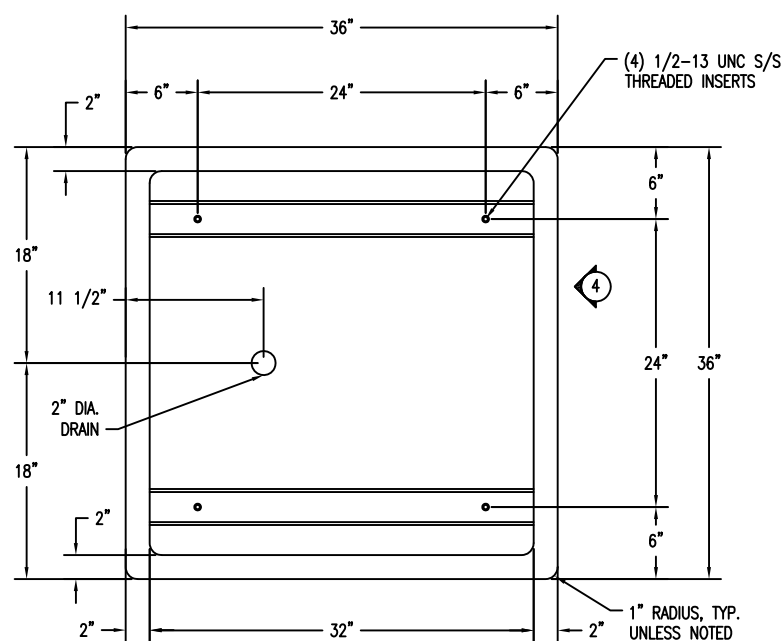

1 PLANTER CROSS SECTION
Scale: 1/8" = 1"

3 PLANTER BOTTOM VIEW
Scale: 1/8" = 1"

2 PLANTER TOP VIEW
Scale: 1/8" = 1"

4 ELEVATION VIEW
Scale: 1/8" = 1"

5 RECESS BLOCK OUT FOR EMBLEM
Scale: 1/2" = 1"

PROPRIETARY AND CONFIDENTIAL
THE INFORMATION CONTAINED IN THIS DRAWING IS THE SOLE PROPERTY OF Park Warehouse, LLC. 5301 North Federal Highway, Suite 140, Boca Raton, FL. ANY REPRODUCTION IN PART OR AS A WHOLE WITHOUT THE WRITTEN PERMISSION OF Park Warehouse, LLC. 5301 North Federal Highway, Suite 140, Boca Raton, FL. IS PROHIBITED.