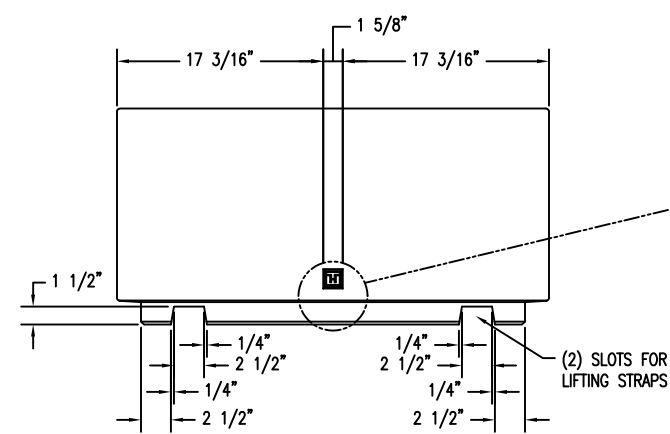

1 PLANTER CROSS SECTION
Scale: 1/8" = 1"

3 PLANTER BOTTOM VIEW
Scale: 1/8" = 1"

2 PLANTER TOP VIEW
Scale: 1/8" = 1"

4 ELEVATION VIEW
Scale: 1/8" = 1"

5 RECESS BLOCK OUT FOR EMBLEM
Scale: 1/2" = 1"

PROPRIETARY AND CONFIDENTIAL
THE INFORMATION CONTAINED IN THIS DRAWING IS THE SOLE PROPERTY OF Park Warehouse, LLC. 5301 North Federal Highway, Suite 140, Boca Raton, FL. ANY REPRODUCTION IN PART OR AS A WHOLE WITHOUT THE WRITTEN PERMISSION OF Park Warehouse, LLC. 5301 North Federal Highway, Suite 140, Boca Raton, FL. IS PROHIBITED.