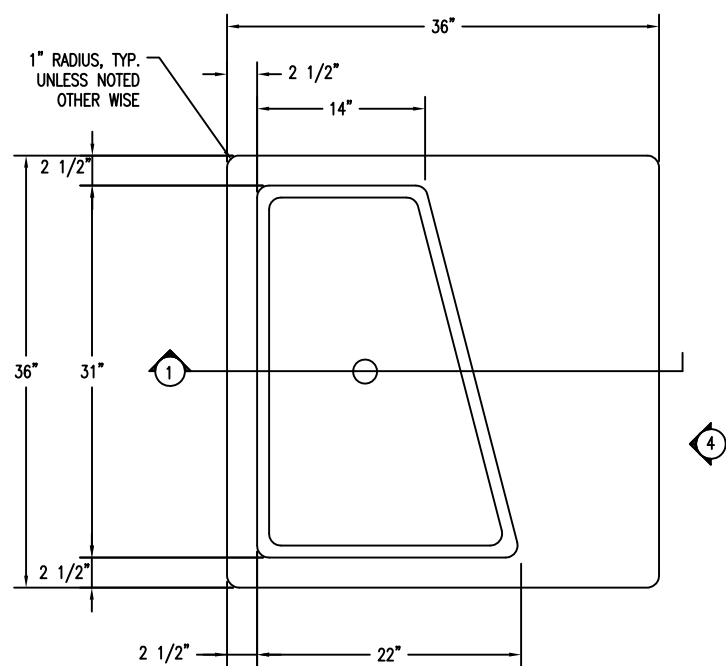

1 PLANTER CROSS SECTION
Scale: 1/8" = 1"

3 PLANTER BOTTOM VIEW
Scale: 1/8" = 1"

2 PLANTER TOP VIEW
Scale: 1/8" = 1"

4 ELEVATION VIEW
Scale: 1/8" = 1"

5 RECESS BLOCK OUT FOR EMBLEM
Scale: 1/2" = 1"

PROPRIETARY AND CONFIDENTIAL
THE INFORMATION CONTAINED IN THIS DRAWING IS THE SOLE PROPERTY OF Park Warehouse, LLC. 5301 North Federal Highway, Suite 140, Boca Raton, FL. ANY REPRODUCTION IN PART OR AS A WHOLE WITHOUT THE WRITTEN PERMISSION OF Park Warehouse, LLC. 5301 North Federal Highway, Suite 140, Boca Raton, FL. IS PROHIBITED.