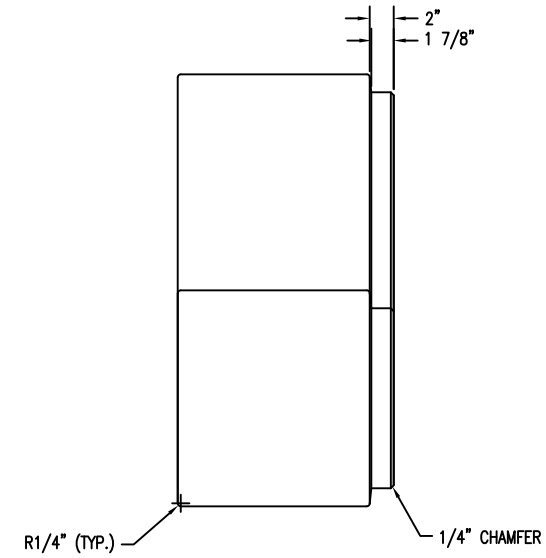

4 LEFT SIDE VIEW OF BENCH WS-119
Scale: 1/8" = 1"

1 TOP VIEW OF BENCH WS-119
Scale: 1/8" = 1"

5 RIGHT SIDE VIEW OF BENCH WS-119
Scale: 1/8" = 1"

2 CROSS SECTION OF BENCH WS-119
Scale: 1/8" = 1"

6 ENLARGE DETAIL OF LOGO & RECESS
Scale: 1/2" = 1"

3 BOTTOM VIEW OF BENCH WS-119
Scale: 1/8" = 1"

PROPRIETARY AND CONFIDENTIAL
THE INFORMATION CONTAINED IN THIS DRAWING IS THE SOLE PROPERTY OF Park Warehouse, LLC. 5301 North Federal Highway, Suite 140, Boca Raton, FL. ANY REPRODUCTION IN PART OR AS A WHOLE WITHOUT THE WRITTEN PERMISSION OF Park Warehouse, LLC. 5301 North Federal Highway, Suite 140, Boca Raton, FL. IS PROHIBITED.