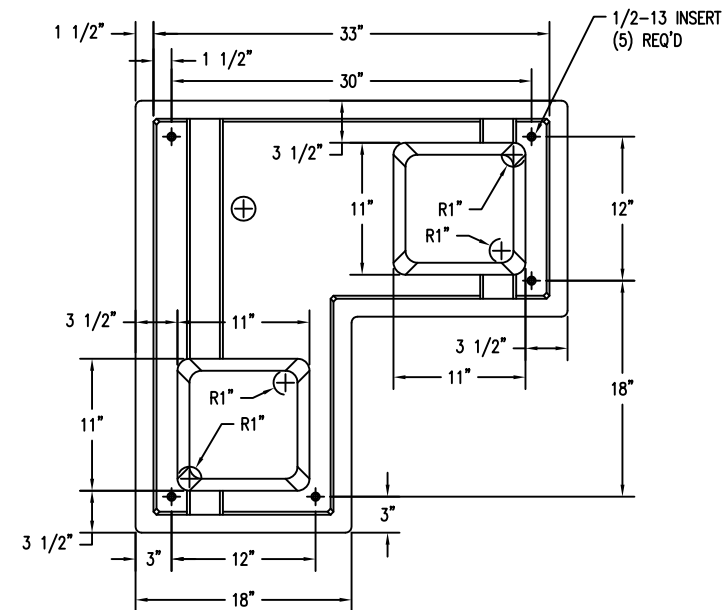

4 LEFT SIDE VIEW OF BENCH WS-119
Scale: 1/8" = 1"

1 TOP VIEW OF BENCH WS-119
Scale: 1/8" = 1"

5 RIGHT SIDE VIEW OF BENCH WS-119
Scale: 1/8" = 1"

2 CROSS SECTION OF BENCH WS-119
Scale: 1/8" = 1"

6 ENLARGE DETAIL OF LOGO & RECESS
Scale: 1/2" = 1"

3 BOTTOM VIEW OF BENCH WS-119
Scale: 1/8" = 1"

PROPRIETARY AND CONFIDENTIAL
THE INFORMATION CONTAINED IN THIS DRAWING IS THE SOLE PROPERTY OF Park Warehouse, LLC. 5301 North Federal Highway, Suite 140, Boca Raton, FL. ANY REPRODUCTION IN PART OR AS A WHOLE WITHOUT THE WRITTEN PERMISSION OF Park Warehouse, LLC. 5301 North Federal Highway, Suite 140, Boca Raton, FL. IS PROHIBITED.