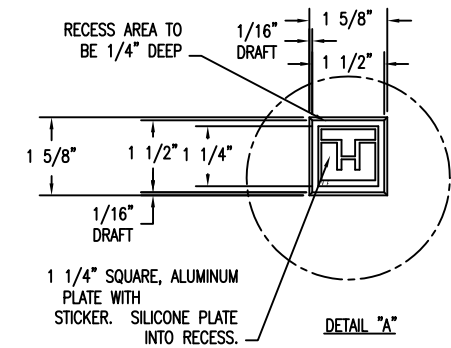

4 LEFT SIDE VIEW OF BENCH WS-119
Scale: 1/8" = 1"

1 TOP VIEW OF BENCH WS-119
Scale: 1/8" = 1"

5 RIGHT SIDE VIEW OF BENCH WS-119
Scale: 1/8" = 1"

2 CROSS SECTION OF BENCH WS-119
Scale: 1/8" = 1"

6 ENLARGE DETAIL OF LOGO & RECESS
Scale: 1/2" = 1"

3 BOTTOM VIEW OF BENCH WS-119
Scale: 1/8" = 1"

PROPRIETARY AND CONFIDENTIAL
THE INFORMATION CONTAINED IN THIS DRAWING IS THE SOLE PROPERTY OF Park Warehouse, LLC. 5301 North Federal Highway, Suite 140, Boca Raton, FL. ANY REPRODUCTION IN PART OR AS A WHOLE WITHOUT THE WRITTEN PERMISSION OF Park Warehouse, LLC. 5301 North Federal Highway, Suite 140, Boca Raton, FL. IS PROHIBITED.