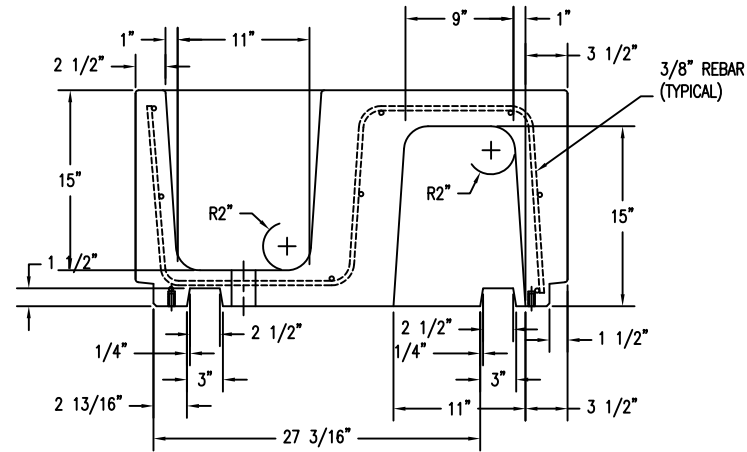

4 LEFT SIDE VIEW OF BENCH WS-119
Scale: 1/8" = 1"

1 TOP VIEW OF BENCH WS-119
Scale: 1/8" = 1"

5 RIGHT SIDE VIEW OF BENCH WS-119
Scale: 1/8" = 1"

2 CROSS SECTION OF BENCH WS-119
Scale: 1/8" = 1"

6 ENLARGE DETAIL OF LOGO & RECESS
Scale: 1/2" = 1"

3 BOTTOM VIEW OF BENCH WS-119
Scale: 1/8" = 1"

PROPRIETARY AND CONFIDENTIAL
THE INFORMATION CONTAINED IN THIS DRAWING IS THE SOLE PROPERTY OF Park Warehouse, LLC. 5301 North Federal Highway, Suite 140, Boca Raton, FL. ANY REPRODUCTION IN PART OR AS A WHOLE WITHOUT THE WRITTEN PERMISSION OF Park Warehouse, LLC. 5301 North Federal Highway, Suite 140, Boca Raton, FL. IS PROHIBITED.