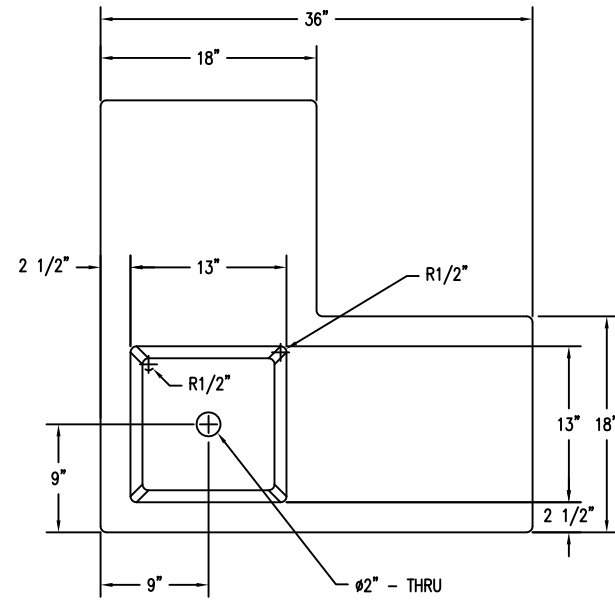

4 LEFT SIDE VIEW OF BENCH WS-119
Scale: 1/8" = 1"

1 TOP VIEW OF BENCH WS-119
Scale: 1/8" = 1"

5 RIGHT SIDE VIEW OF BENCH WS-119
Scale: 1/8" = 1"

2 CROSS SECTION OF BENCH WS-119
Scale: 1/8" = 1"

6 ENLARGE DETAIL OF LOGO & RECESS
Scale: 1/2" = 1"

3 BOTTOM VIEW OF BENCH WS-119
Scale: 1/8" = 1"

PROPRIETARY AND CONFIDENTIAL
THE INFORMATION CONTAINED IN THIS DRAWING IS THE SOLE PROPERTY OF Park Warehouse, LLC. 5301 North Federal Highway, Suite 140, Boca Raton, FL. ANY REPRODUCTION IN PART OR AS A WHOLE WITHOUT THE WRITTEN PERMISSION OF Park Warehouse, LLC. 5301 North Federal Highway, Suite 140, Boca Raton, FL. IS PROHIBITED.