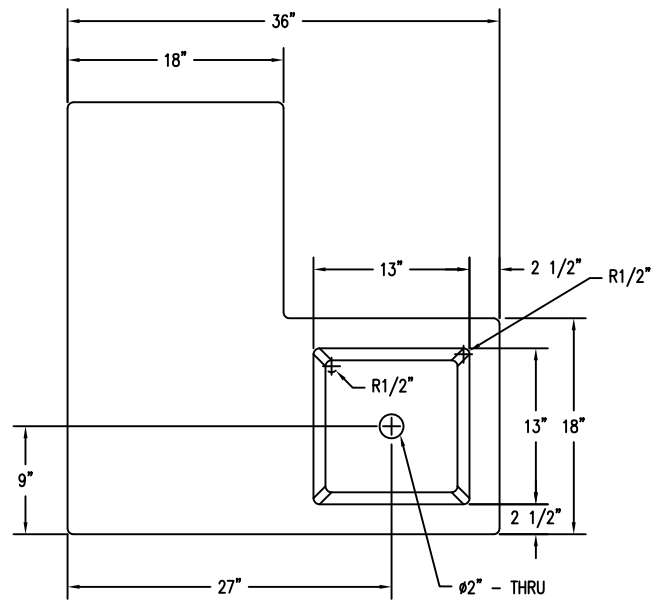

4 LEFT SIDE VIEW OF BENCH WS-118  
Scale: 1/8" = 1"

1 TOP VIEW OF BENCH WS-118  
Scale: 1/8" = 1"

5 RIGHT SIDE VIEW OF BENCH WS-118  
Scale: 1/8" = 1"

2 CROSS SECTION OF BENCH WS-118  
Scale: 1/8" = 1"

3 BOTTOM VIEW OF BENCH WS-118  
Scale: 1/8" = 1"

6 ENLARGE DETAIL OF LOGO & RECESS  
Scale: 1/2" = 1"

**PROPRIETARY AND CONFIDENTIAL**  
THE INFORMATION CONTAINED IN THIS DRAWING IS THE SOLE PROPERTY OF Park Warehouse, LLC. 5301 North Federal Highway, Suite 140, Boca Raton, FL. ANY REPRODUCTION IN PART OR AS A WHOLE WITHOUT THE WRITTEN PERMISSION OF Park Warehouse, LLC. 5301 North Federal Highway, Suite 140, Boca Raton, FL. IS PROHIBITED.