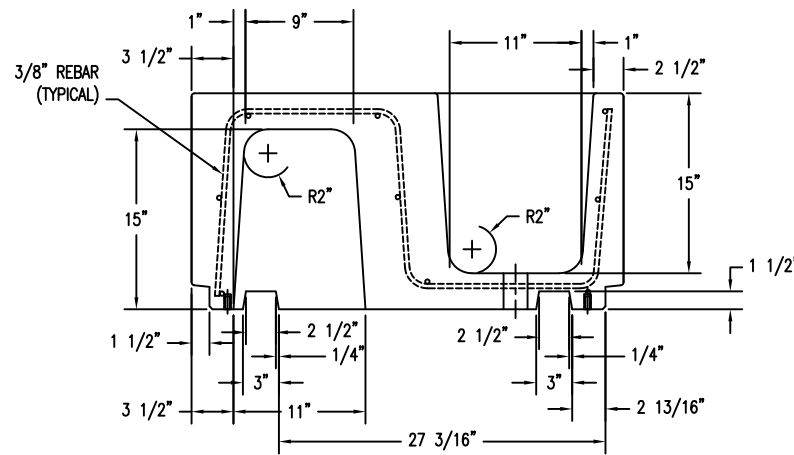

4 LEFT SIDE VIEW OF BENCH WS-118  
Scale: 1/8" = 1"

1 TOP VIEW OF BENCH WS-118  
Scale: 1/8" = 1"

5 RIGHT SIDE VIEW OF BENCH WS-118  
Scale: 1/8" = 1"

2 CROSS SECTION OF BENCH WS-118  
Scale: 1/8" = 1"

3 BOTTOM VIEW OF BENCH WS-118  
Scale: 1/8" = 1"

6 ENLARGE DETAIL OF LOGO & RECESS  
Scale: 1/2" = 1"

**PROPRIETARY AND CONFIDENTIAL**  
THE INFORMATION CONTAINED IN THIS DRAWING IS THE SOLE PROPERTY OF Park Warehouse, LLC. 5301 North Federal Highway, Suite 140, Boca Raton, FL. ANY REPRODUCTION IN PART OR AS A WHOLE WITHOUT THE WRITTEN PERMISSION OF Park Warehouse, LLC. 5301 North Federal Highway, Suite 140, Boca Raton, FL. IS PROHIBITED.