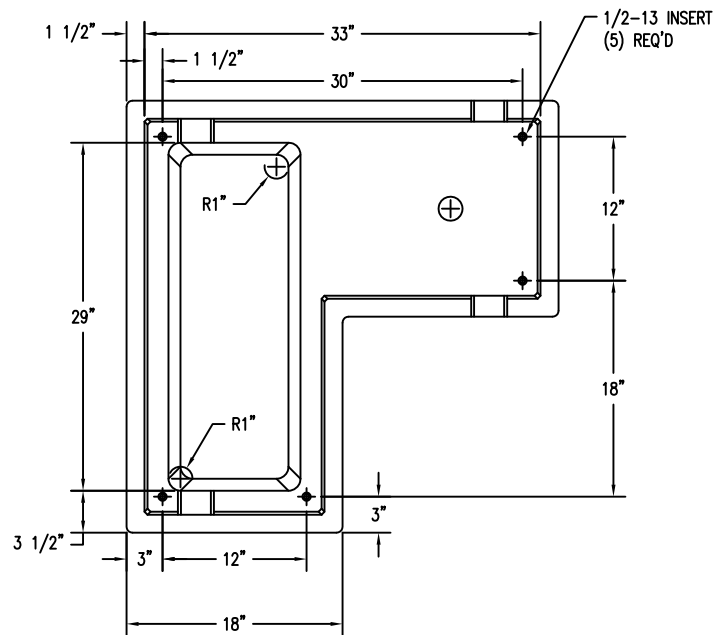

4 LEFT SIDE VIEW OF BENCH WS-118  
Scale: 1/8" = 1"

1 TOP VIEW OF BENCH WS-118  
Scale: 1/8" = 1"

5 RIGHT SIDE VIEW OF BENCH WS-118  
Scale: 1/8" = 1"

2 CROSS SECTION OF BENCH WS-118  
Scale: 1/8" = 1"

3 BOTTOM VIEW OF BENCH WS-118  
Scale: 1/8" = 1"

6 ENLARGE DETAIL OF LOGO & RECESS  
Scale: 1/2" = 1"

**PROPRIETARY AND CONFIDENTIAL**  
THE INFORMATION CONTAINED IN THIS DRAWING IS THE SOLE PROPERTY OF Park Warehouse, LLC. 5301 North Federal Highway, Suite 140, Boca Raton, FL. ANY REPRODUCTION IN PART OR AS A WHOLE WITHOUT THE WRITTEN PERMISSION OF Park Warehouse, LLC. 5301 North Federal Highway, Suite 140, Boca Raton, FL. IS PROHIBITED.