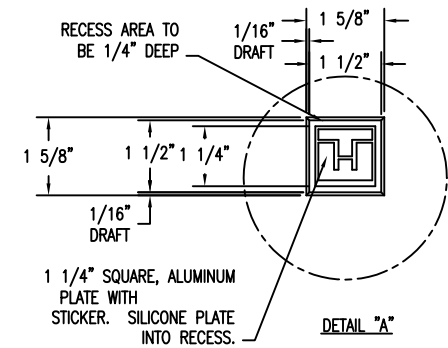

4 LEFT SIDE VIEW OF BENCH WS-118  
Scale: 1/8" = 1"

1 TOP VIEW OF BENCH WS-118  
Scale: 1/8" = 1"

5 RIGHT SIDE VIEW OF BENCH WS-118  
Scale: 1/8" = 1"

2 CROSS SECTION OF BENCH WS-118  
Scale: 1/8" = 1"

3 BOTTOM VIEW OF BENCH WS-118  
Scale: 1/8" = 1"

6 ENLARGE DETAIL OF LOGO & RECESS  
Scale: 1/2" = 1"

**PROPRIETARY AND CONFIDENTIAL**  
THE INFORMATION CONTAINED IN THIS DRAWING IS THE SOLE PROPERTY OF Park Warehouse, LLC. 5301 North Federal Highway, Suite 140, Boca Raton, FL. ANY REPRODUCTION IN PART OR AS A WHOLE WITHOUT THE WRITTEN PERMISSION OF Park Warehouse, LLC. 5301 North Federal Highway, Suite 140, Boca Raton, FL. IS PROHIBITED.