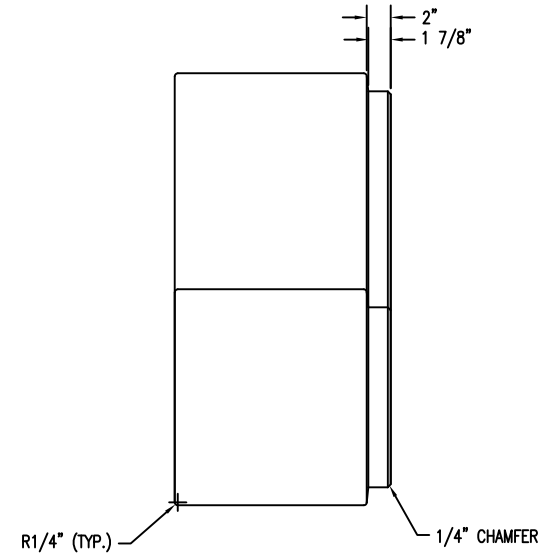

4 LEFT SIDE VIEW OF BENCH WS-118  
Scale: 1/8" = 1"

1 TOP VIEW OF BENCH WS-118  
Scale: 1/8" = 1"

5 RIGHT SIDE VIEW OF BENCH WS-118  
Scale: 1/8" = 1"

2 CROSS SECTION OF BENCH WS-118  
Scale: 1/8" = 1"

3 BOTTOM VIEW OF BENCH WS-118  
Scale: 1/8" = 1"

6 ENLARGE DETAIL OF LOGO & RECESS  
Scale: 1/2" = 1"

**PROPRIETARY AND CONFIDENTIAL**  
THE INFORMATION CONTAINED IN THIS DRAWING IS THE SOLE PROPERTY OF Park Warehouse, LLC. 5301 North Federal Highway, Suite 140, Boca Raton, FL. ANY REPRODUCTION IN PART OR AS A WHOLE WITHOUT THE WRITTEN PERMISSION OF Park Warehouse, LLC. 5301 North Federal Highway, Suite 140, Boca Raton, FL. IS PROHIBITED.