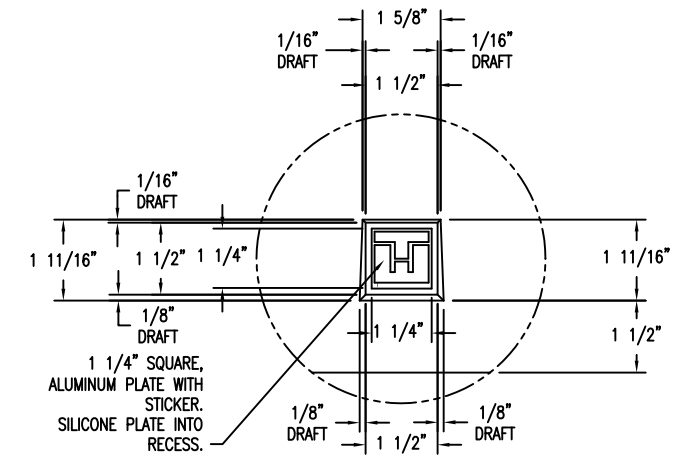

6 TOP VIEW OF RECESS BLOCK OUT FOR EMBLEM  
Scale: 1/2" = 1"

7 FRONT VIEW OF RECESS BLOCK OUT FOR EMBLEM  
Scale: 1/2" = 1"

PROPRIETARY AND CONFIDENTIAL  
THE INFORMATION CONTAINED IN THIS DRAWING IS THE SOLE PROPERTY OF Park Warehouse, LLC. 5301 North Federal Highway, Suite 140, Boca Raton, FL. ANY REPRODUCTION IN PART OR AS A WHOLE WITHOUT THE WRITTEN PERMISSION OF Park Warehouse, LLC. 5301 North Federal Highway, Suite 140, Boca Raton, FL. IS PROHIBITED.