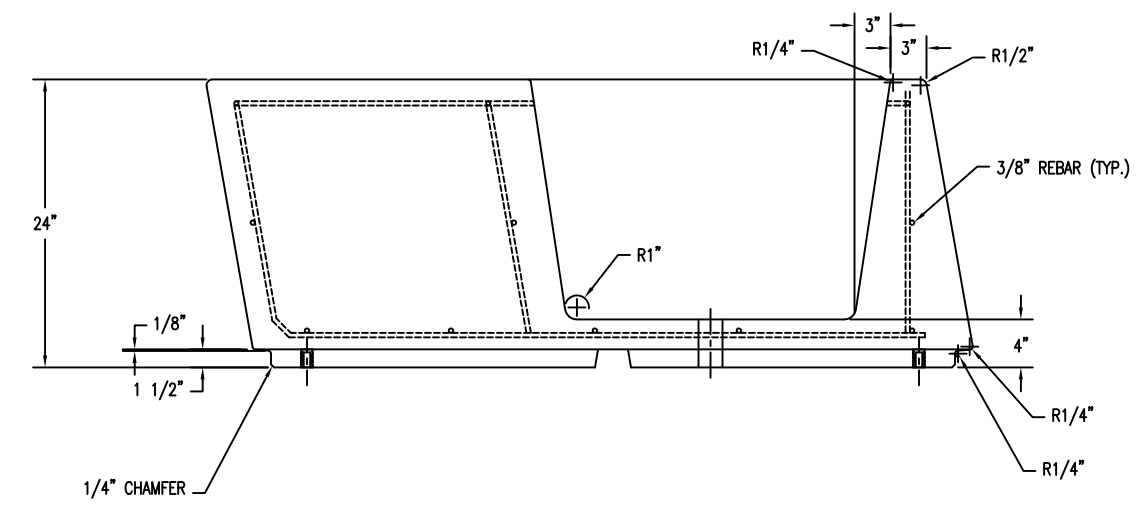

6 TOP VIEW OF RECESS BLOCK OUT FOR EMBLEM  
Scale: 1/2" = 1"

7 FRONT VIEW OF RECESS BLOCK OUT FOR EMBLEM  
Scale: 1/2" = 1"

PROPRIETARY AND CONFIDENTIAL  
THE INFORMATION CONTAINED IN THIS DRAWING IS THE SOLE PROPERTY OF Park Warehouse, LLC. 5301 North Federal Highway, Suite 140, Boca Raton, FL. ANY REPRODUCTION IN PART OR AS A WHOLE WITHOUT THE WRITTEN PERMISSION OF Park Warehouse, LLC. 5301 North Federal Highway, Suite 140, Boca Raton, FL. IS PROHIBITED.