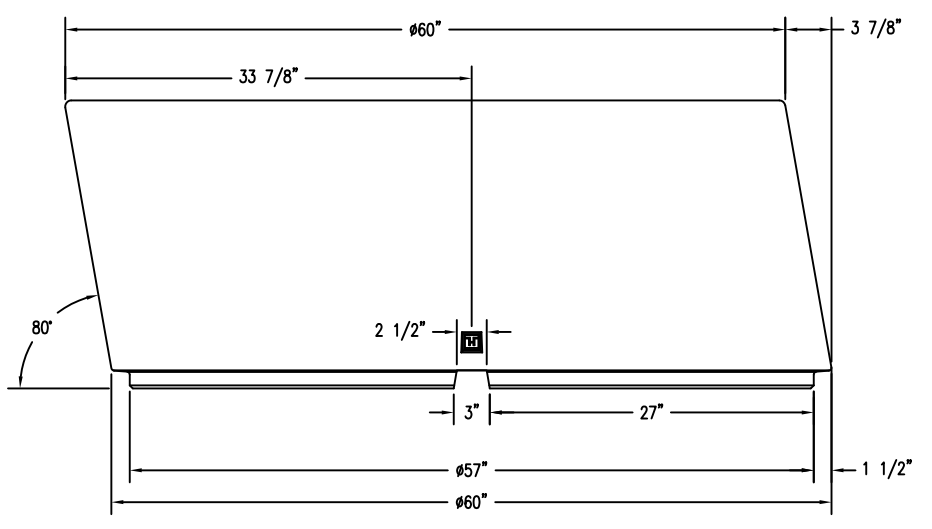

6 TOP VIEW OF RECESS BLOCK OUT FOR EMBLEM  
Scale: 1/2" = 1"

7 FRONT VIEW OF RECESS BLOCK OUT FOR EMBLEM  
Scale: 1/2" = 1"

PROPRIETARY AND CONFIDENTIAL  
THE INFORMATION CONTAINED IN THIS DRAWING IS THE SOLE PROPERTY OF Park Warehouse, LLC. 5301 North Federal Highway, Suite 140, Boca Raton, FL. ANY REPRODUCTION IN PART OR AS A WHOLE WITHOUT THE WRITTEN PERMISSION OF Park Warehouse, LLC. 5301 North Federal Highway, Suite 140, Boca Raton, FL. IS PROHIBITED.