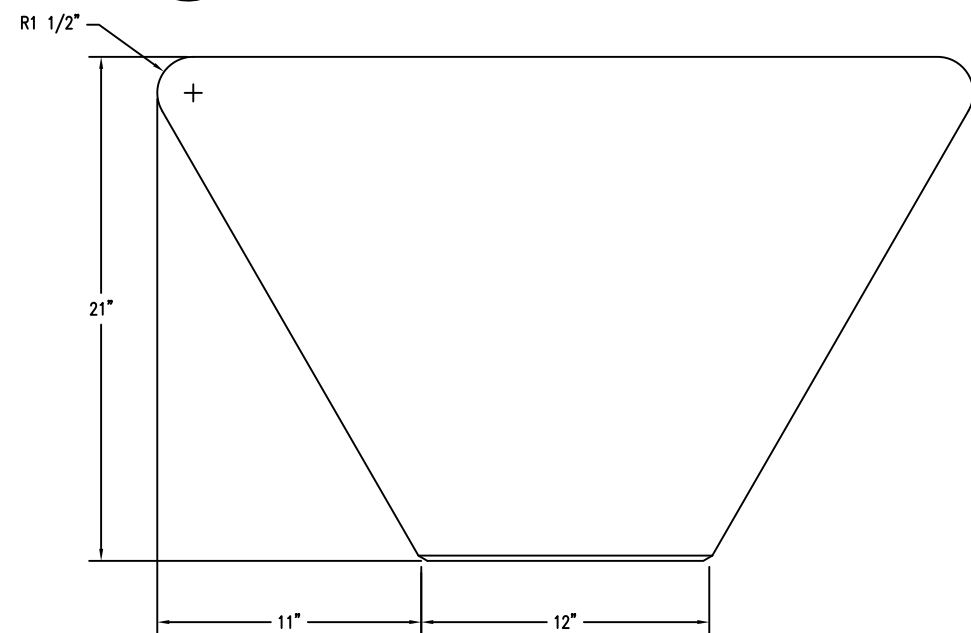

1 TOP VIEW OF BENCH WS-106
Scale: 1/8" = 1"

2 ELEVATION VIEW OF BENCH WS-106
Scale: 1/8" = 1"

3 SECTION VIEW OF BENCH WS-106
Scale: 1/8" = 1"

PROPRIETARY AND CONFIDENTIAL
THE INFORMATION CONTAINED IN THIS DRAWING IS THE SOLE PROPERTY OF Park Warehouse, LLC. 5301 North Federal Highway, Suite 140, Boca Raton, FL. ANY REPRODUCTION IN PART OR AS A WHOLE WITHOUT THE WRITTEN PERMISSION OF Park Warehouse, LLC. 5301 North Federal Highway, Suite 140, Boca Raton, FL. IS PROHIBITED.