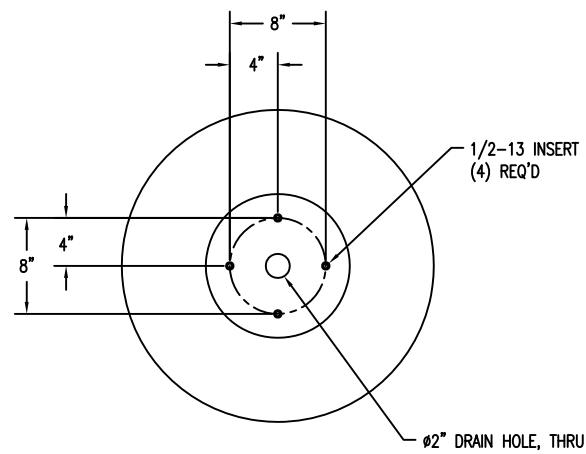

1 PLANTER TOP VIEW
Scale: 1 1/2" = 1"

2 PLANTER CROSS SECTION
Scale: 1 1/2" = 1"

4 ELEVATION VIEW
Scale: 1 1/2" = 1"

3 PLANTER BOTTOM VIEW
Scale: 1 1/2" = 1"

5 BLOWN UP CROSS SECTION OF RECESS AREA
Scale: 1" = 1"

6 FRONT VIEW OF RECESS BLOCK OUT FOR EMBLEM
Scale: 1" = 1"

PROPRIETARY AND CONFIDENTIAL
THE INFORMATION CONTAINED IN THIS DRAWING IS THE SOLE PROPERTY OF Park Warehouse, LLC. 5301 North Federal Highway, Suite 140, Boca Raton, FL. ANY REPRODUCTION IN PART OR AS A WHOLE WITHOUT THE WRITTEN PERMISSION OF Park Warehouse, LLC. 5301 North Federal Highway, Suite 140, Boca Raton, FL. IS PROHIBITED.