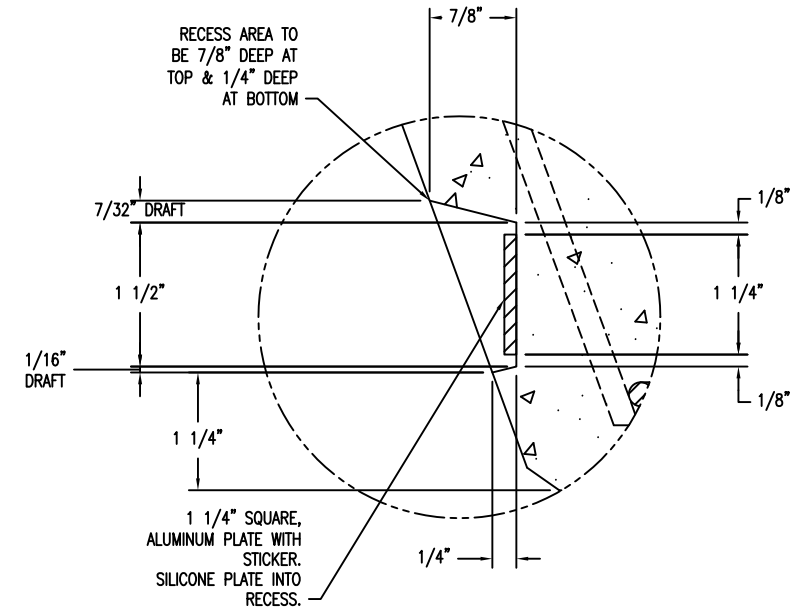

1 PLANTER TOP VIEW
Scale: 1 1/2" = 1"

2 PLANTER CROSS SECTION
Scale: 1 1/2" = 1"

4 ELEVATION VIEW
Scale: 1 1/2" = 1"

3 PLANTER BOTTOM VIEW
Scale: 1 1/2" = 1"

5 BLOWN UP CROSS SECTION OF RECESS AREA
Scale: 1" = 1"

6 FRONT VIEW OF RECESS BLOCK OUT FOR EMBLEM
Scale: 1" = 1"

PROPRIETARY AND CONFIDENTIAL
THE INFORMATION CONTAINED IN THIS DRAWING IS THE SOLE PROPERTY OF Park Warehouse, LLC. 5301 North Federal Highway, Suite 140, Boca Raton, FL. ANY REPRODUCTION IN PART OR AS A WHOLE WITHOUT THE WRITTEN PERMISSION OF Park Warehouse, LLC. 5301 North Federal Highway, Suite 140, Boca Raton, FL. IS PROHIBITED.