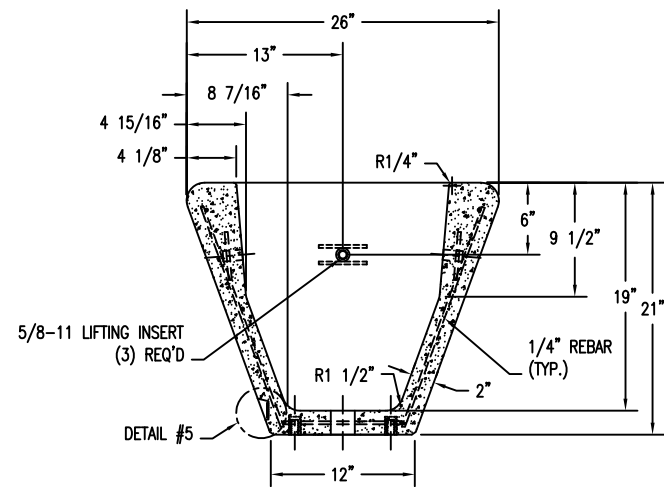

1 PLANTER TOP VIEW
Scale: 1 1/2" = 1"

2 PLANTER CROSS SECTION
Scale: 1 1/2" = 1"

4 ELEVATION VIEW
Scale: 1 1/2" = 1"

3 PLANTER BOTTOM VIEW
Scale: 1 1/2" = 1"

5 BLOWN UP CROSS SECTION OF RECESS AREA
Scale: 1" = 1"

6 FRONT VIEW OF RECESS BLOCK OUT FOR EMBLEM
Scale: 1" = 1"

PROPRIETARY AND CONFIDENTIAL
THE INFORMATION CONTAINED IN THIS DRAWING IS THE SOLE PROPERTY OF Park Warehouse, LLC. 5301 North Federal Highway, Suite 140, Boca Raton, FL. ANY REPRODUCTION IN PART OR AS A WHOLE WITHOUT THE WRITTEN PERMISSION OF Park Warehouse, LLC. 5301 North Federal Highway, Suite 140, Boca Raton, FL. IS PROHIBITED.