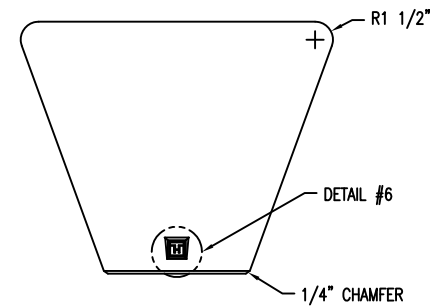

1 PLANTER TOP VIEW
Scale: 1 1/2" = 1"

2 PLANTER CROSS SECTION
Scale: 1 1/2" = 1"

4 ELEVATION VIEW
Scale: 1 1/2" = 1"

3 PLANTER BOTTOM VIEW
Scale: 1 1/2" = 1"

5 BLOWN UP CROSS SECTION OF RECESS AREA
Scale: 1" = 1"

6 FRONT VIEW OF RECESS BLOCK OUT FOR EMBLEM
Scale: 1" = 1"

PROPRIETARY AND CONFIDENTIAL
THE INFORMATION CONTAINED IN THIS DRAWING IS THE SOLE PROPERTY OF Park Warehouse, LLC. 5301 North Federal Highway, Suite 140, Boca Raton, FL. ANY REPRODUCTION IN PART OR AS A WHOLE WITHOUT THE WRITTEN PERMISSION OF Park Warehouse, LLC. 5301 North Federal Highway, Suite 140, Boca Raton, FL. IS PROHIBITED.