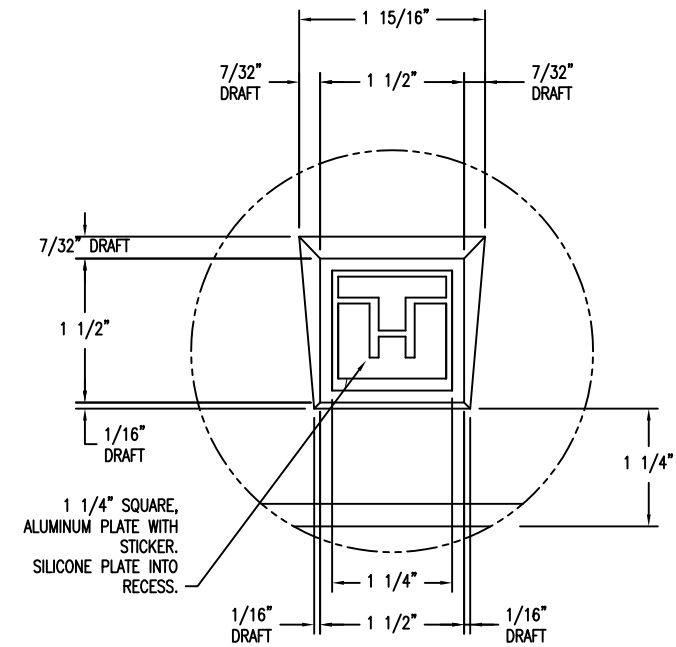

1 PLANTER TOP VIEW
Scale: 1 1/2" = 1"

2 PLANTER CROSS SECTION
Scale: 1 1/2" = 1"

4 ELEVATION VIEW
Scale: 1 1/2" = 1"

3 PLANTER BOTTOM VIEW
Scale: 1 1/2" = 1"

5 BLOWN UP CROSS SECTION OF RECESS AREA
Scale: 1" = 1"

6 FRONT VIEW OF RECESS BLOCK OUT FOR EMBLEM
Scale: 1" = 1"

PROPRIETARY AND CONFIDENTIAL
THE INFORMATION CONTAINED IN THIS DRAWING IS THE SOLE PROPERTY OF Park Warehouse, LLC. 5301 North Federal Highway, Suite 140, Boca Raton, FL. ANY REPRODUCTION IN PART OR AS A WHOLE WITHOUT THE WRITTEN PERMISSION OF Park Warehouse, LLC. 5301 North Federal Highway, Suite 140, Boca Raton, FL. IS PROHIBITED.