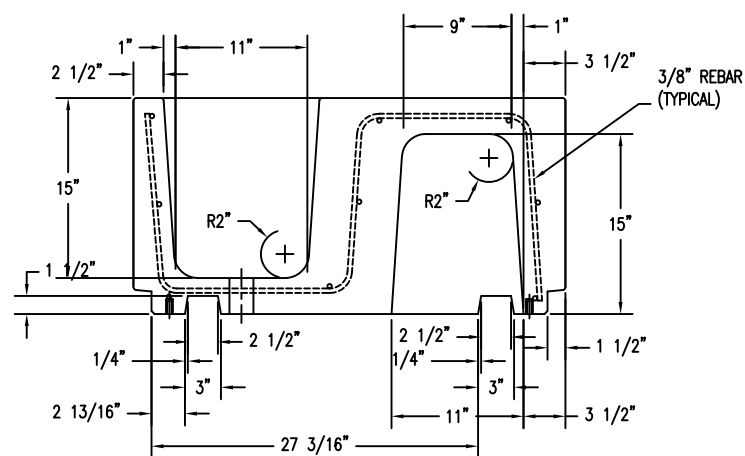

1 ELEVATION VIEW OF BENCH WS-120
Scale: 1/8" = 1"

2 TOP VIEW OF BENCH WS-120
Scale: 1/8" = 1"

5 SIDE VIEW OF BENCH WS-120
Scale: 1/8" = 1"

3 CROSS SECTION OF BENCH WS-120
Scale: 1/8" = 1"

6 ENLARGE DETAIL OF LOGO & RECESS
Scale: 1/2" = 1"

4 BOTTOM VIEW OF BENCH WS-120
Scale: 1/8" = 1"

PROPRIETARY AND CONFIDENTIAL
THE INFORMATION CONTAINED IN THIS DRAWING IS THE SOLE PROPERTY OF Park Warehouse, LLC. 5301 North Federal Highway, Suite 140, Boca Raton, FL. ANY REPRODUCTION IN PART OR AS A WHOLE WITHOUT THE WRITTEN PERMISSION OF Park Warehouse, LLC. 5301 North Federal Highway, Suite 140, Boca Raton, FL. IS PROHIBITED.