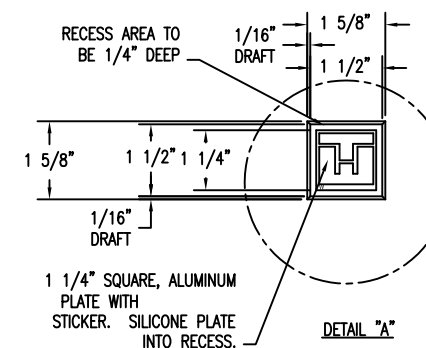

1 ELEVATION VIEW OF BENCH WS-120
Scale: 1/8" = 1"

2 TOP VIEW OF BENCH WS-120
Scale: 1/8" = 1"

5 SIDE VIEW OF BENCH WS-120
Scale: 1/8" = 1"

3 CROSS SECTION OF BENCH WS-120
Scale: 1/8" = 1"

6 ENLARGE DETAIL OF LOGO & RECESS
Scale: 1/2" = 1"

4 BOTTOM VIEW OF BENCH WS-120
Scale: 1/8" = 1"

PROPRIETARY AND CONFIDENTIAL
THE INFORMATION CONTAINED IN THIS DRAWING IS THE SOLE PROPERTY OF Park Warehouse, LLC. 5301 North Federal Highway, Suite 140, Boca Raton, FL. ANY REPRODUCTION IN PART OR AS A WHOLE WITHOUT THE WRITTEN PERMISSION OF Park Warehouse, LLC. 5301 North Federal Highway, Suite 140, Boca Raton, FL. IS PROHIBITED.