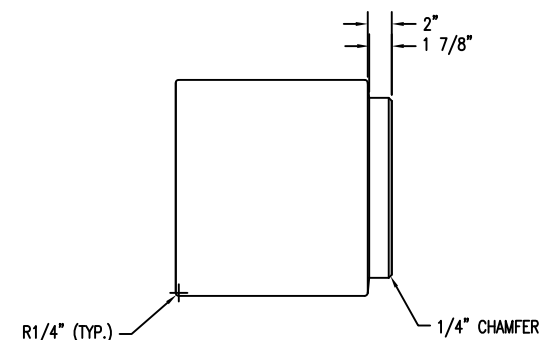

1 ELEVATION VIEW OF BENCH WS-120
Scale: 1/8" = 1"

2 TOP VIEW OF BENCH WS-120
Scale: 1/8" = 1"

5 SIDE VIEW OF BENCH WS-120
Scale: 1/8" = 1"

3 CROSS SECTION OF BENCH WS-120
Scale: 1/8" = 1"

6 ENLARGE DETAIL OF LOGO & RECESS
Scale: 1/2" = 1"

4 BOTTOM VIEW OF BENCH WS-120
Scale: 1/8" = 1"

PROPRIETARY AND CONFIDENTIAL
THE INFORMATION CONTAINED IN THIS DRAWING IS THE SOLE PROPERTY OF Park Warehouse, LLC. 5301 North Federal Highway, Suite 140, Boca Raton, FL. ANY REPRODUCTION IN PART OR AS A WHOLE WITHOUT THE WRITTEN PERMISSION OF Park Warehouse, LLC. 5301 North Federal Highway, Suite 140, Boca Raton, FL. IS PROHIBITED.