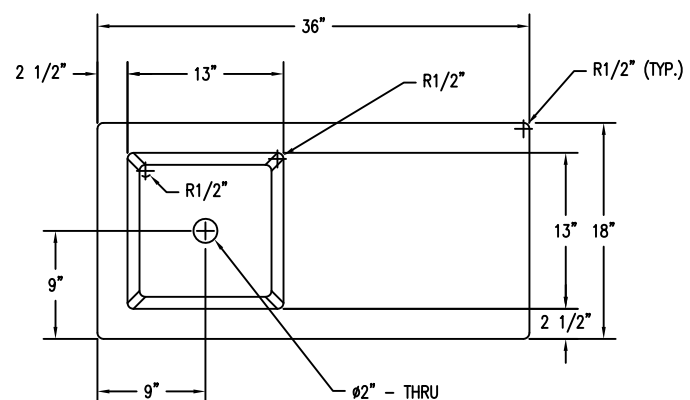

1 ELEVATION VIEW OF BENCH WS-120
Scale: 1/8" = 1"

2 TOP VIEW OF BENCH WS-120
Scale: 1/8" = 1"

5 SIDE VIEW OF BENCH WS-120
Scale: 1/8" = 1"

3 CROSS SECTION OF BENCH WS-120
Scale: 1/8" = 1"

6 ENLARGE DETAIL OF LOGO & RECESS
Scale: 1/2" = 1"

4 BOTTOM VIEW OF BENCH WS-120
Scale: 1/8" = 1"

PROPRIETARY AND CONFIDENTIAL
THE INFORMATION CONTAINED IN THIS DRAWING IS THE SOLE PROPERTY OF Park Warehouse, LLC. 5301 North Federal Highway, Suite 140, Boca Raton, FL. ANY REPRODUCTION IN PART OR AS A WHOLE WITHOUT THE WRITTEN PERMISSION OF Park Warehouse, LLC. 5301 North Federal Highway, Suite 140, Boca Raton, FL. IS PROHIBITED.