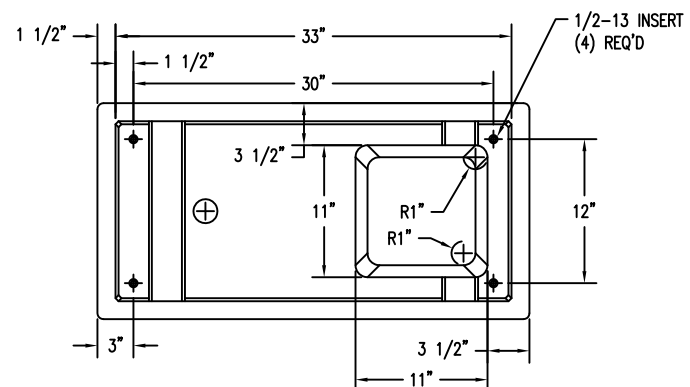

1 ELEVATION VIEW OF BENCH WS-120
Scale: 1/8" = 1"

2 TOP VIEW OF BENCH WS-120
Scale: 1/8" = 1"

5 SIDE VIEW OF BENCH WS-120
Scale: 1/8" = 1"

3 CROSS SECTION OF BENCH WS-120
Scale: 1/8" = 1"

6 ENLARGE DETAIL OF LOGO & RECESS
Scale: 1/2" = 1"

4 BOTTOM VIEW OF BENCH WS-120
Scale: 1/8" = 1"

PROPRIETARY AND CONFIDENTIAL
THE INFORMATION CONTAINED IN THIS DRAWING IS THE SOLE PROPERTY OF Park Warehouse, LLC. 5301 North Federal Highway, Suite 140, Boca Raton, FL. ANY REPRODUCTION IN PART OR AS A WHOLE WITHOUT THE WRITTEN PERMISSION OF Park Warehouse, LLC. 5301 North Federal Highway, Suite 140, Boca Raton, FL. IS PROHIBITED.