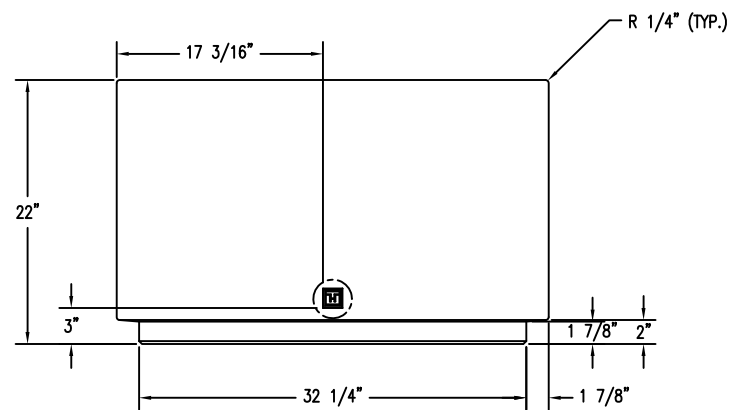

1 TOP VIEW OF BENCH WS-117  
Scale: 1/8" = 1"

2 ELEVATION VIEW OF BENCH WS-117  
Scale: 1/8" = 1"

4 CROSS SECTION OF BENCH WS-117  
Scale: 1/8" = 1"

3 BOTTOM VIEW OF BENCH WS-117  
Scale: 1/8" = 1"

5 ENLARGE DETAIL OF LOGO & RECESS  
Scale: 1/2" = 1"