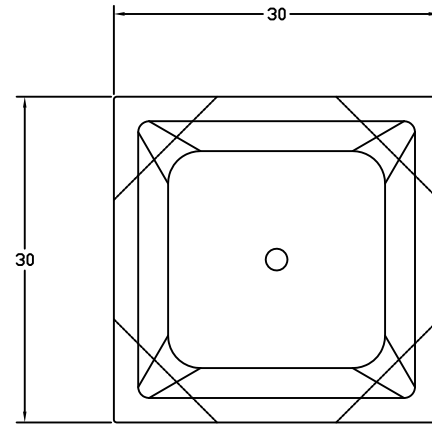

FRONT VIEW

TOP VIEW

BOTTOM VIEW

SECTION VIEW

PROPRIETARY AND CONFIDENTIAL
 THE INFORMATION CONTAINED IN THIS DRAWING IS THE SOLE PROPERTY OF Park Warehouse, LLC, 5301 North Federal Highway, Suite 140, Boca Raton, FL. ANY REPRODUCTION IN PART OR AS A WHOLE WITHOUT THE WRITTEN PERMISSION OF Park Warehouse, LLC, 5301 North Federal Highway, Suite 140, Boca Raton, FL. IS PROHIBITED.