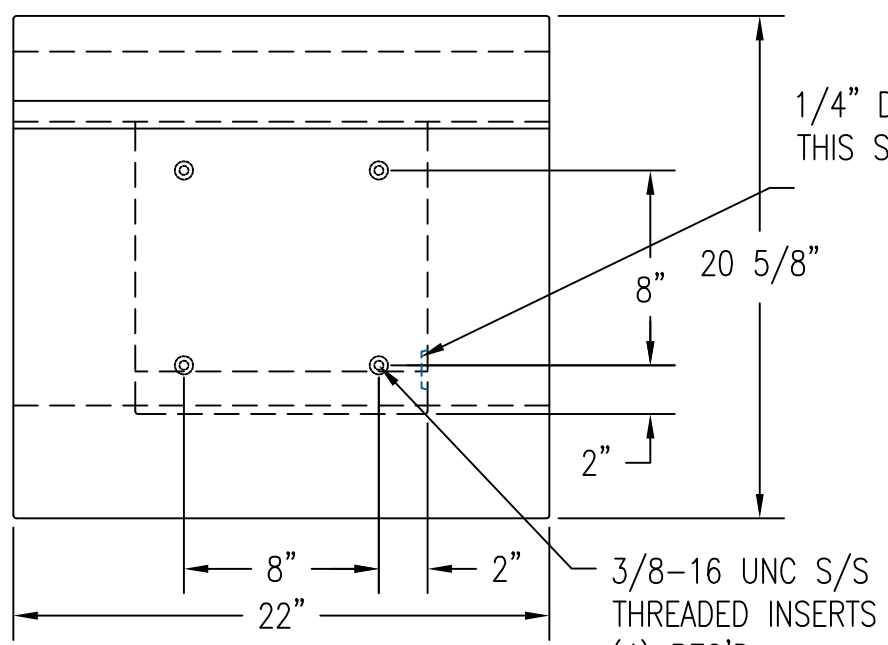

2 FRONT VIEW
Scale: 1/8" = 1"

3 END VIEW
Scale: 1/8" = 1"

1 TOP VIEW
Scale: 1/8" = 1"

1/4" DEEP RECESS ON THIS SIDE ONLY FOR EMBLEM

5 RECESS BLOCK OUT FOR EMBLEM
Scale: 1/2" = 1"

4 CROSS SECTION
Scale: 1/8" = 1"