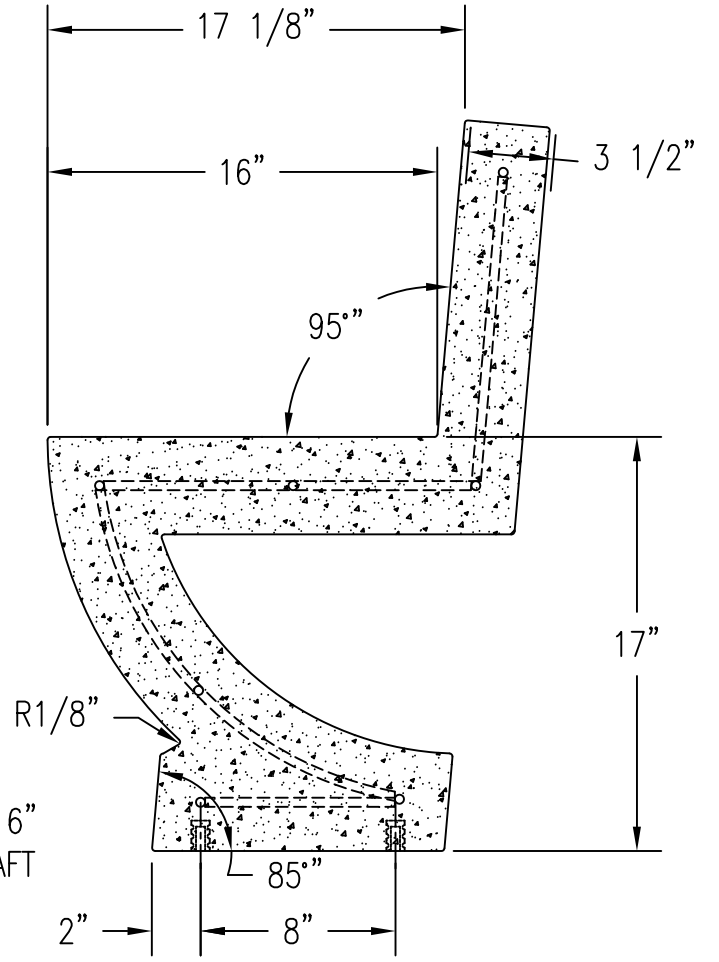

2 FRONT VIEW
Scale: 1/8" = 1"

3 END VIEW
Scale: 1/8" = 1"

1 TOP VIEW
Scale: 1/8" = 1"

1/4" DEEP RECESS ON THIS SIDE ONLY FOR EMBLEM

5 RECESS BLOCK OUT FOR EMBLEM
Scale: 1/2" = 1"

4 CROSS SECTION
Scale: 1/8" = 1"