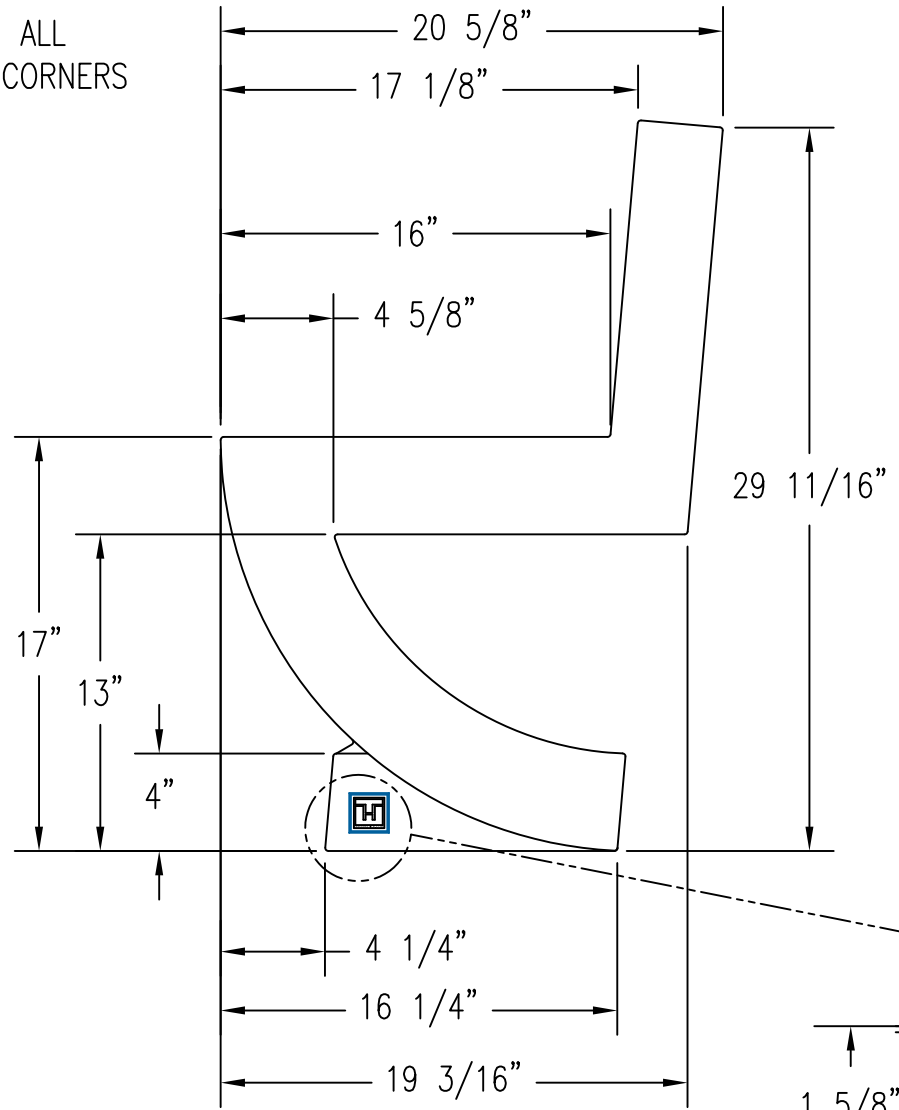

2 FRONT VIEW
Scale: 1/8" = 1"

3 END VIEW
Scale: 1/8" = 1"

1 TOP VIEW
Scale: 1/8" = 1"

1/4" DEEP RECESS ON THIS SIDE ONLY FOR EMBLEM

5 RECESS BLOCK OUT FOR EMBLEM
Scale: 1/2" = 1"

4 CROSS SECTION
Scale: 1/8" = 1"