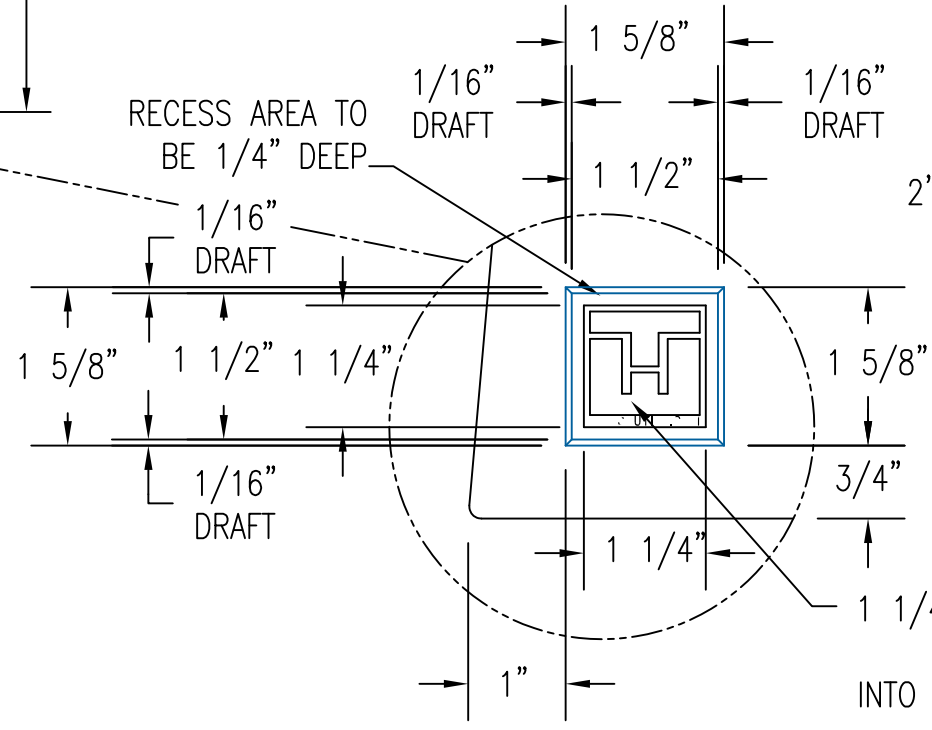

2 FRONT VIEW
Scale: 1/8" = 1"

3 END VIEW
Scale: 1/8" = 1"

1 TOP VIEW
Scale: 1/8" = 1"

1/4" DEEP RECESS ON THIS SIDE ONLY FOR EMBLEM

5 RECESS BLOCK OUT FOR EMBLEM
Scale: 1/2" = 1"

4 CROSS SECTION
Scale: 1/8" = 1"